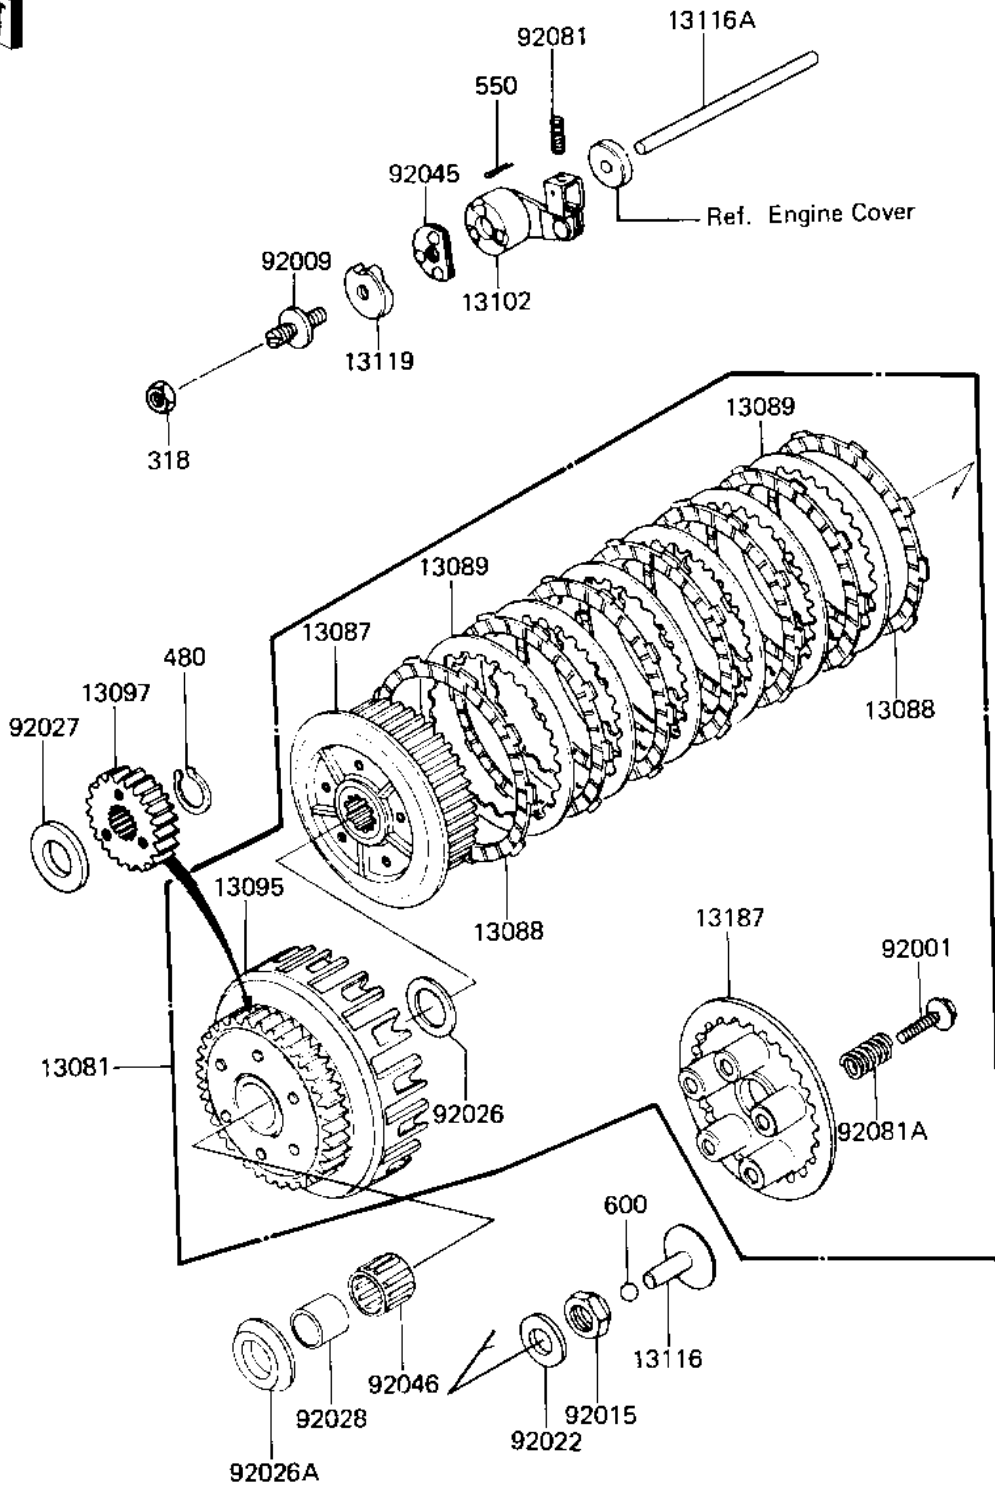

1983 KZ750-L3 PARTS DIAGRAM

CLUTCH

E1350-0048

1983 KZ750-L3 PARTS LIST

CLUTCH

ITEM NAME	PART NUMBER	QUANTITY
CLUTCH-ASSY (Ref # 13081)	13081-1034	1
HUB,CLUTCH (Ref # 13087)	13087-043	1
PLATE,CLUTCH FRICTION (Ref # 13088)	13088-030	7
PLATE,CLUTCH STEEL (Ref # 13089)	13089-022	6
HOUSING,CLUTCH (Ref # 13095)	13095-1033	1
GEAR,2ND SHAFT,29T (Ref # 13097)	13121-037	1
RELEASE,CLUTCH (Ref # 13102)	13102-1008	1
PUSHER,CLUTCH SPRG PL (Ref # 13116)	13116-022	1
ROD,CLUTCH PUSH (Ref # 13116A)	13116-1007	1
CAM,RELEASE,CLUTCH (Ref # 13119)	13119-1003	1
PLATE,CLUTCH SPRING (Ref # 13187)	13187-006	1
BOLT,CLUTCH SPR FITT (Ref # 92001)	92001-1066	5
SCREW,SLOTTED,8M/M (Ref # 92009)	92009-1009	1
NUT,20MM (Ref # 92015)	92015-1555	1
WASHER,PLAIN,2.3X20.3 (Ref # 92022)	92022-1116	1
WASHER TH 25.5X47X2.5 (Ref # 92026)	92026-022	1
SPACER,THRUST,T=5.5MM (Ref # 92026A)	92026-116	1
COLLAR,T=5MM (Ref # 92027)	92027-263	1
BUSHING,CLUTCH (Ref # 92028)	92028-178	1
BEARING,BALL,CLUTCH (Ref # 92045)	92045-1001	1
BEARING,KTV323723 (Ref # 92046)	92046-028	1
SPRING-CLUTCH RELEASE (Ref # 92081)	92081-069	1
SPRING,CLUTCH (Ref # 92081A)	92081-1176	5
NUT 8MM (Ref # 318)	318B0800	1
CIRCLIP,22MM (Ref # 480)	480J2200	1
PIN COTTER 1.6X15 (Ref # 550)	550D1615	1
BALL STEEL 3/8' (Ref # 600)	600A1200	1