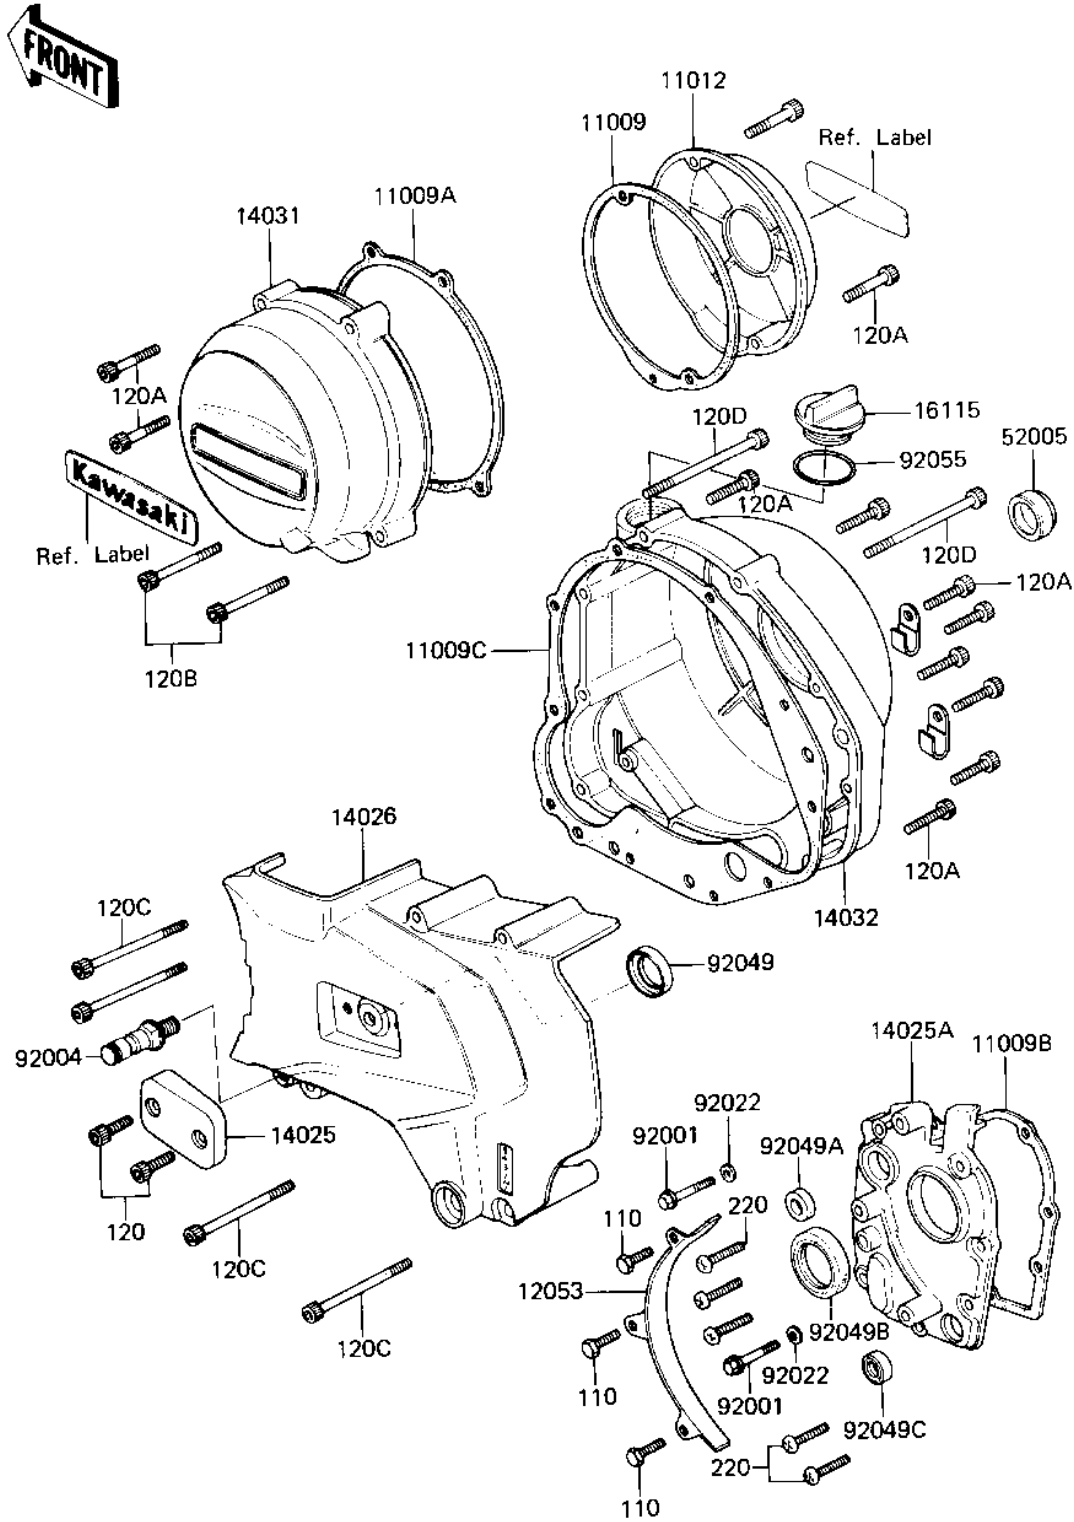

1983 KZ750-L3 PARTS DIAGRAM

ENGINE COVERS

L1431-0074

1983 KZ750-L3 PARTS LIST

ENGINE COVERS

ITEM NAME	PART NUMBER	QUANTITY
GASKET,PULSING COIL C (Ref # 11009)	11060-1053	1
GASKET,GENERATOR COVE (Ref # 11009A)	11009-1987	1
GASKET,TRANSMISSION C (Ref # 11009B)	11060-1056	1
GASKET,R.H.ENG COVER (Ref # 11009C)	14046-035	1
CAP,PULSING COIL (Ref # 11012)	11012-1266	1
GUIDE,CHAIN (Ref # 12053)	12053-1006	1
COVER,CLUTCH ADJUSTIN (Ref # 14025)	14025-1249	1
COVER,MISSION (Ref # 14025A)	14025-1486	1
COVER-CHAIN (Ref # 14026)	14026-1081	1
COVER-GENERATOR (Ref # 14031)	14031-1102	1
COVER-CLUTCH (Ref # 14032)	14032-1091	1
PLUG,OIL FILLER (Ref # 16115)	16115-013	1
GAUGE,OIL LEVEL (Ref # 52005)	52005-1009	1
BOLT,HEX HEAD,6X35 (Ref # 92001)	92001-164	2
STUD,10MM,CHANGE PEDA (Ref # 92004)	92004-1044	1
WASHER OIL PUMP BANJO (Ref # 92022)	92022-077	2
OIL SEAL,CLUTCH RELES (Ref # 92049)	92049-1003	1
OIL SEAL,SD-8187 (Ref # 92049A)	92049-1017	1
OIL SEAL SC325210 (Ref # 92049B)	92050-024	1
OIL SEAL,TB13225.5 (Ref # 92049C)	92051-005	1
"O" RING,31MM (Ref # 92055)	92055-049	1
BOLT-UPSET 6X14 (Ref # 110)	112B0614	3
BOLT,6X14 (Ref # 120)	120P0614	2
BOLT,SOCKET,6X30 (Ref # 120A)	120P0630	12
BOLT,SOCKET,6X40 (Ref # 120B)	120P0640	2
BOLT-SOCKET,6X70 (Ref # 120C)	120P0670	4
BOLT-SOCKET,6X80 (Ref # 120D)	120P0680	2
SCREW PAN HEAD 6X20 (Ref # 220)	220B0620	5