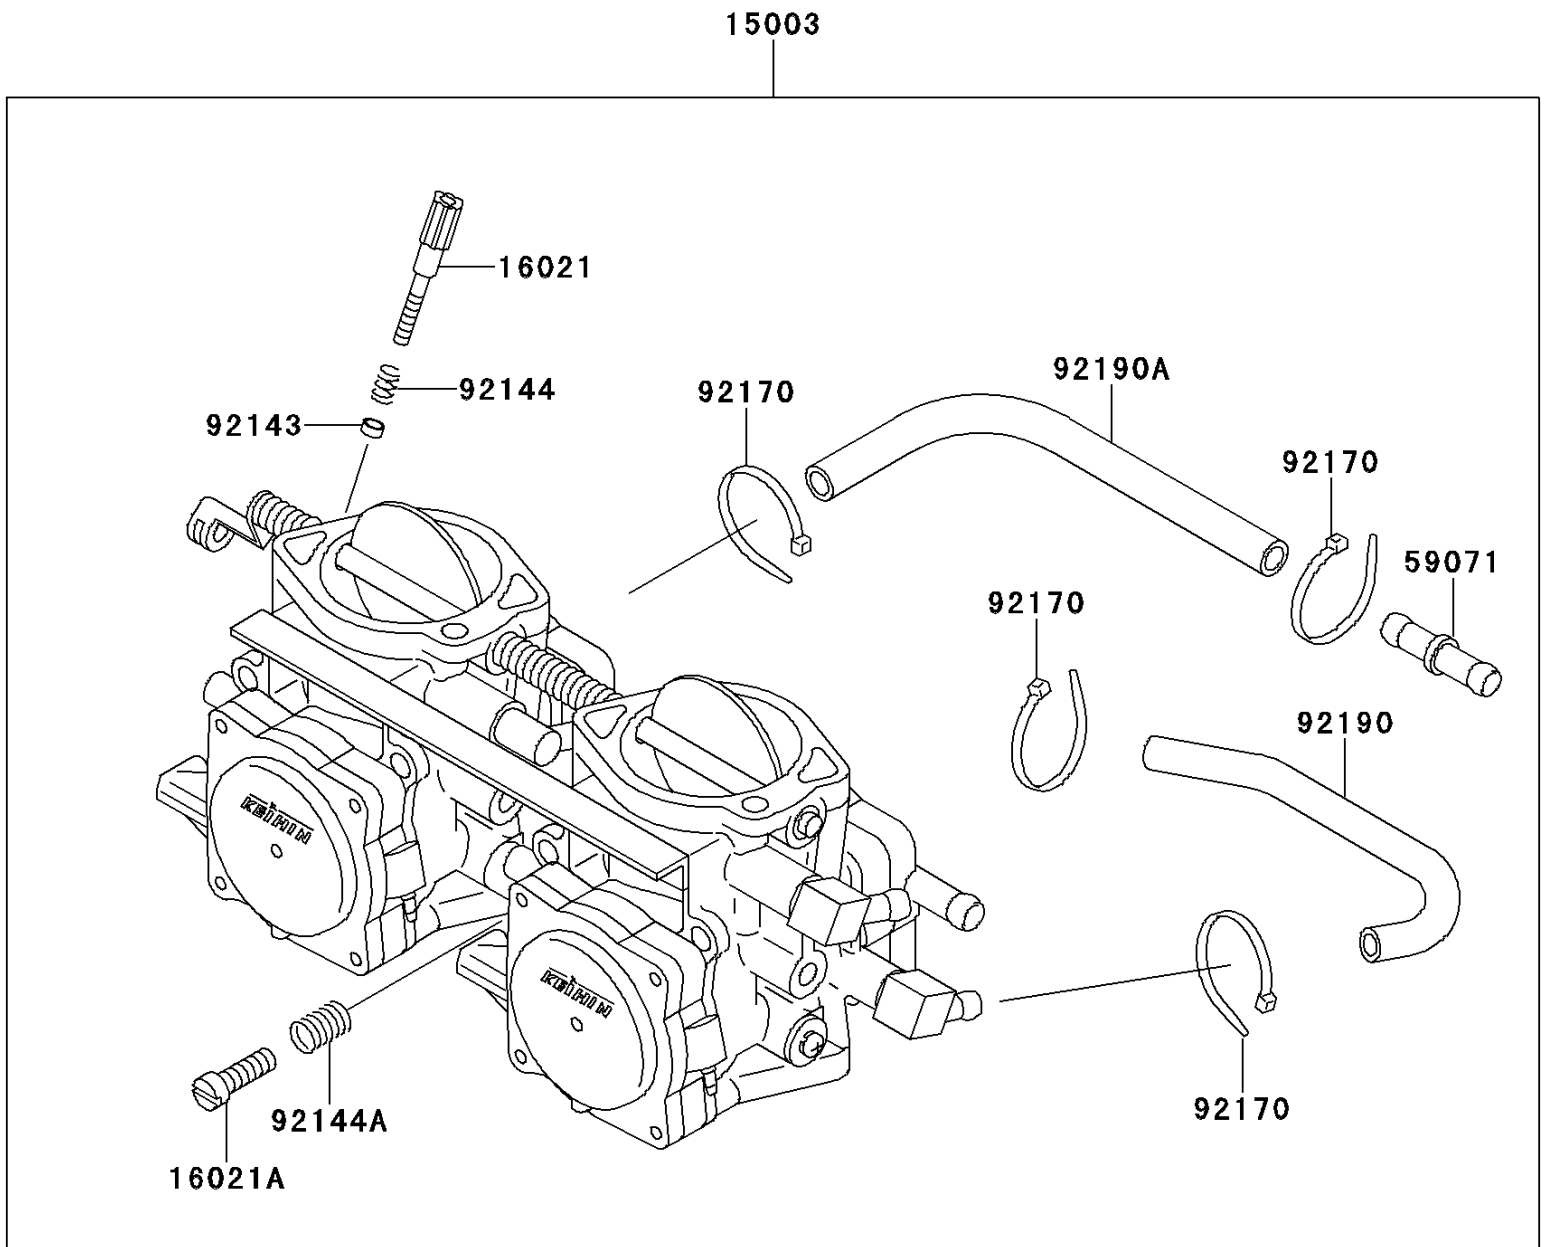

1997 750 ZXi PARTS DIAGRAM

Carburetor

E1611

1997 750 ZXi PARTS LIST

Carburetor

ITEM NAME	PART NUMBER	QUANTITY
CARBURETOR-ASSY (Ref # 15003)	15003-3703	1
SCREW-THROTTLE STOP (Ref # 16021)	16021-3702	1
SCREW-THROTTLE STOP (Ref # 16021A)	16021-3704	1
JOINT,PIPE (Ref # 59071)	59071-3740	1
COLLAR,THROTTLE STOP SCREW (Ref # 92143)	92143-3709	1
SPRING,THROTTLE STOP SCREW (Ref # 92144)	92144-3706	1
SPRING,THROTTLE STOP SCREW (Ref # 92144A)	92144-3745	1
CLAMP,TUBE (Ref # 92170)	92170-3740	4
TUBE,5.3X10.5X180 (Ref # 92190)	92190-3910	1
TUBE (Ref # 92190A)	92190-3997	1