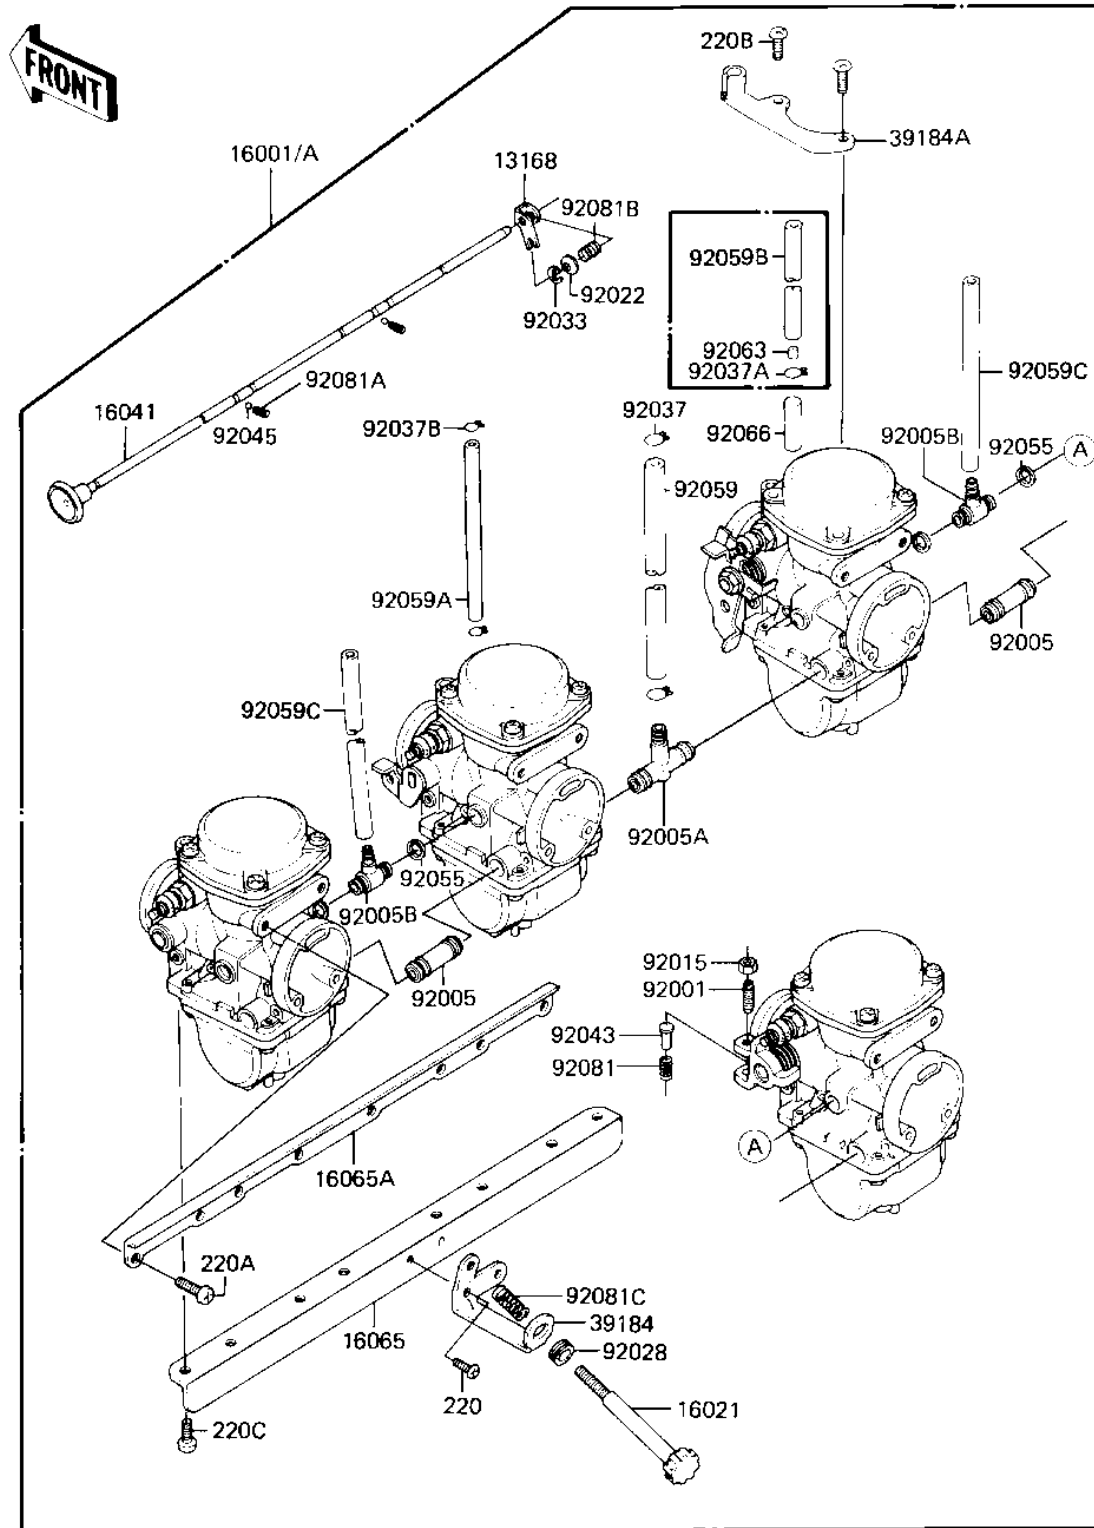

1983 KZ750-L3 PARTS DIAGRAM

CARBUETOR ASSY

E1611-0102

1983 KZ750-L3 PARTS LIST

CARBUERTOR ASSY

ITEM NAME	PART NUMBER	QUANTITY
LEVER,CHOCK (Ref # 13168)	13168-1091	4
CARBURETOR (Ref # 16001)	16001-1759	1
CARBURETOR ASSY,ALL (Canada) (Ref # 16001A)	16001-1764	1
SCREW-THROTTLE STOP (Ref # 16021)	16021-1035	1
SHAFT-CARBURETOR,CHOC (Ref # 16041)	16041-1024	1
HOLDER-CARBURETOR,LWR (Ref # 16065)	16065-1043	1
HOLDER-CARBURETOR,UPP (Ref # 16065A)	16065-1044	1
BRACKET-ASSY,IDLING A (Ref # 39184)	39184-1007	1
BRACKET-ASSY,THROTTLE (Ref # 39184A)	39184-1009	1
BOLT,ADJUSTING (Ref # 92001)	92001-1447	3
FITTING,FUEL (Ref # 92005)	92005-1035	2
FITTING,FUEL (Ref # 92005A)	92005-1036	1
FITTING,AIR VENT (Ref # 92005B)	92005-1045	2
NUT,THROTTLE VLV ADST (Ref # 92015)	92015-1119	3
WASHER,SPRING (Ref # 92022)	92022-1255	4
BUSHING (Ref # 92028)	92028-1071	1
RING-SNAP,E (Ref # 92033)	92033-1066	4
CLAMP,HOSE (Ref # 92037)	92037-1184	2
CLAMP,TUBE (Canada) (Ref # 92037A)	92037-1235	1
CLAMP,BREATHER HOSE (Ref # 92037B)	92037-174	2
PIN,THROTTLE VALVE (Ref # 92043)	92043-1079	3
BALL,STEEL,1/8" (Ref # 92045)	600A0400	2
"0" RING (Ref # 92055)	92055-510	4
TUBE,7.5X12.5X225 (Ref # 92059)	92059-1123	1
TUBE,5X9X150 (Ref # 92059A)	92059-1188	1
TUBE,4.5X8X200 (Canada) (Ref # 92059B)	92059-1204	1
TUBE,6.5X9.5X220 (Ref # 92059C)	92059-1261	2
JET-MAIN (Canada) (Ref # 92063)	92063-1097	1
RUBBER PLUG (Ref # 92066)	92068-006	1

1983 KZ750-L3 PARTS LIST

CARBUERTOR ASSY

ITEM NAME	PART NUMBER	QUANTITY
RUBBER PLUG (Ref # 92066)	92068-006	2
SPRING,THROTTLE VALVE (Ref # 92081)	92081-1259	3
SPRING,FAST IDLE SHFT (Ref # 92081A)	92081-1260	2
SPRING,CHOCK SHAFT (Ref # 92081B)	92081-1364	4
SPRING,IDLING ADJUST (Ref # 92081C)	92081-1377	1
SCREW PAN HEAD 5X8 (Ref # 220)	220B0508	1
SCREW PAN HEAD 5X10 (Ref # 220A)	220B0510	8
SCREW PAN HEAD 5X12 (Ref # 220B)	220B0512	2
SCREW PAN HEAD 6X14 (Ref # 220C)	220B0614	8