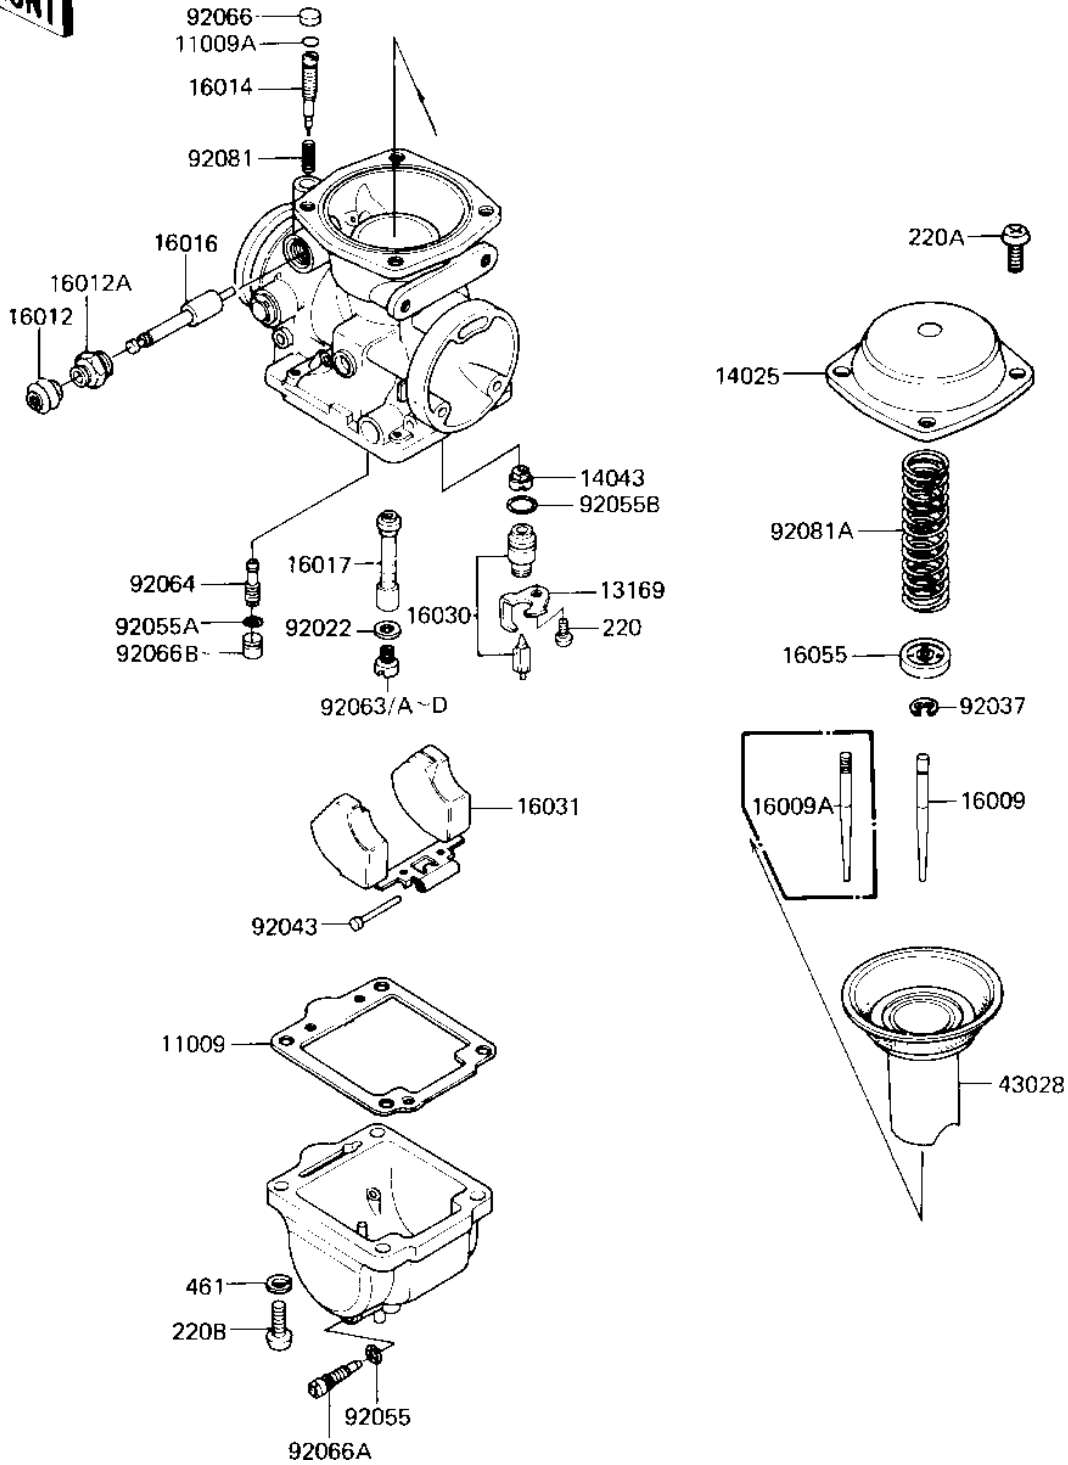

1983 KZ750-L3 PARTS DIAGRAM

CARBURETOR PARTS

E.1612-0062

1983 KZ750-L3 PARTS LIST

CARBURETOR PARTS

ITEM NAME	PART NUMBER	QUANTITY
GASKET,FLOAT CHAMBER (Ref # 11009)	11009-1241	4
"O" RING (Ref # 11009A)	16038-022	4
PLATE (Ref # 13169)	13169-1482	4
COVER (Ref # 14025)	14025-1395	4
FILTER,FLOAT VALVE (Ref # 14043)	14043-1010	4
NEEDLE-JET,4BE4 (Ref # 16009)	16009-1114	4
NEEDLE-JET,4BE3 (Canada) (Ref # 16009A)	16009-1115	4
CAP-STARTER PLUNGER (Ref # 16012)	16012-1010	4
CAP-STARTER PLUNGER (Ref # 16012A)	16012-1011	4
UNAVAILABLE IN PRICE BOOK (Ref # 16014)	16014-1041	4
PLUNGER (Ref # 16016)	16016-1019	4
JET-NEEDLE,Y-9 (Ref # 16017)	16017-1109	4
VALVE-FLOAT (Ref # 16030)	16030-1016	4
FLOAT (Ref # 16031)	16031-1013	4
PLATE,NEEDLE (Ref # 16055)	16055-010	4
DIAPHRAGM,VALVE (Ref # 43028)	43028-1034	4
WASHER MAIN JET (Ref # 92022)	16034-001	4
CIRCLIP (Ref # 92037)	16008-014	4
PIN,FLOAT (Ref # 92043)	16032-008	4
"O" RING (Ref # 92055)	92055-044	4
"O" RING,CHECK VALVE (Ref # 92055A)	92055-1059	4
"O" RING (Ref # 92055B)	92055-1105	4
MAIN JET,#110R (Ref # 92063)	92063-1038	4
JET-MAIN,#A107.5R (Ref # 92063A)	92063-1041	4
MAIN JET,#A105R (Ref # 92063B)	92063-1042	4
MAIN JET,A115 (Ref # 92063C)	92063-1109	4
JET-MAIN,#A112.5 (Ref # 92063D)	92063-1110	4
JET-PILOT,#A37.5 (Ref # 92064)	92064-1036	4
PLUG,PILOT SCREW (Ref # 92066)	92066-1051	4

1983 KZ750-L3 PARTS LIST

CARBURETOR PARTS

ITEM NAME	PART NUMBER	QUANTITY
SCREW,DRAIN (Ref # 92066A)	92066-1064	4
UNAVAILABLE IN PRICE BOOK (Ref # 92066B)	92066-108	4
SPRING,PILOT SCREW (Ref # 92081)	16022-016	4
SPRING,DPHRGM VALVE (Ref # 92081A)	92081-1363	4
SCREW PAN HEAD 4X6 (Ref # 220)	220B0406	4
SCREW PAN HEAD 5X8 (Ref # 220A)	220B0508	14
UNAVAILABLE IN PRICE BOOK (Ref # 220B)	214B0516A	16
WASHER SPRING 5MM (Ref # 461)	461F0500	16