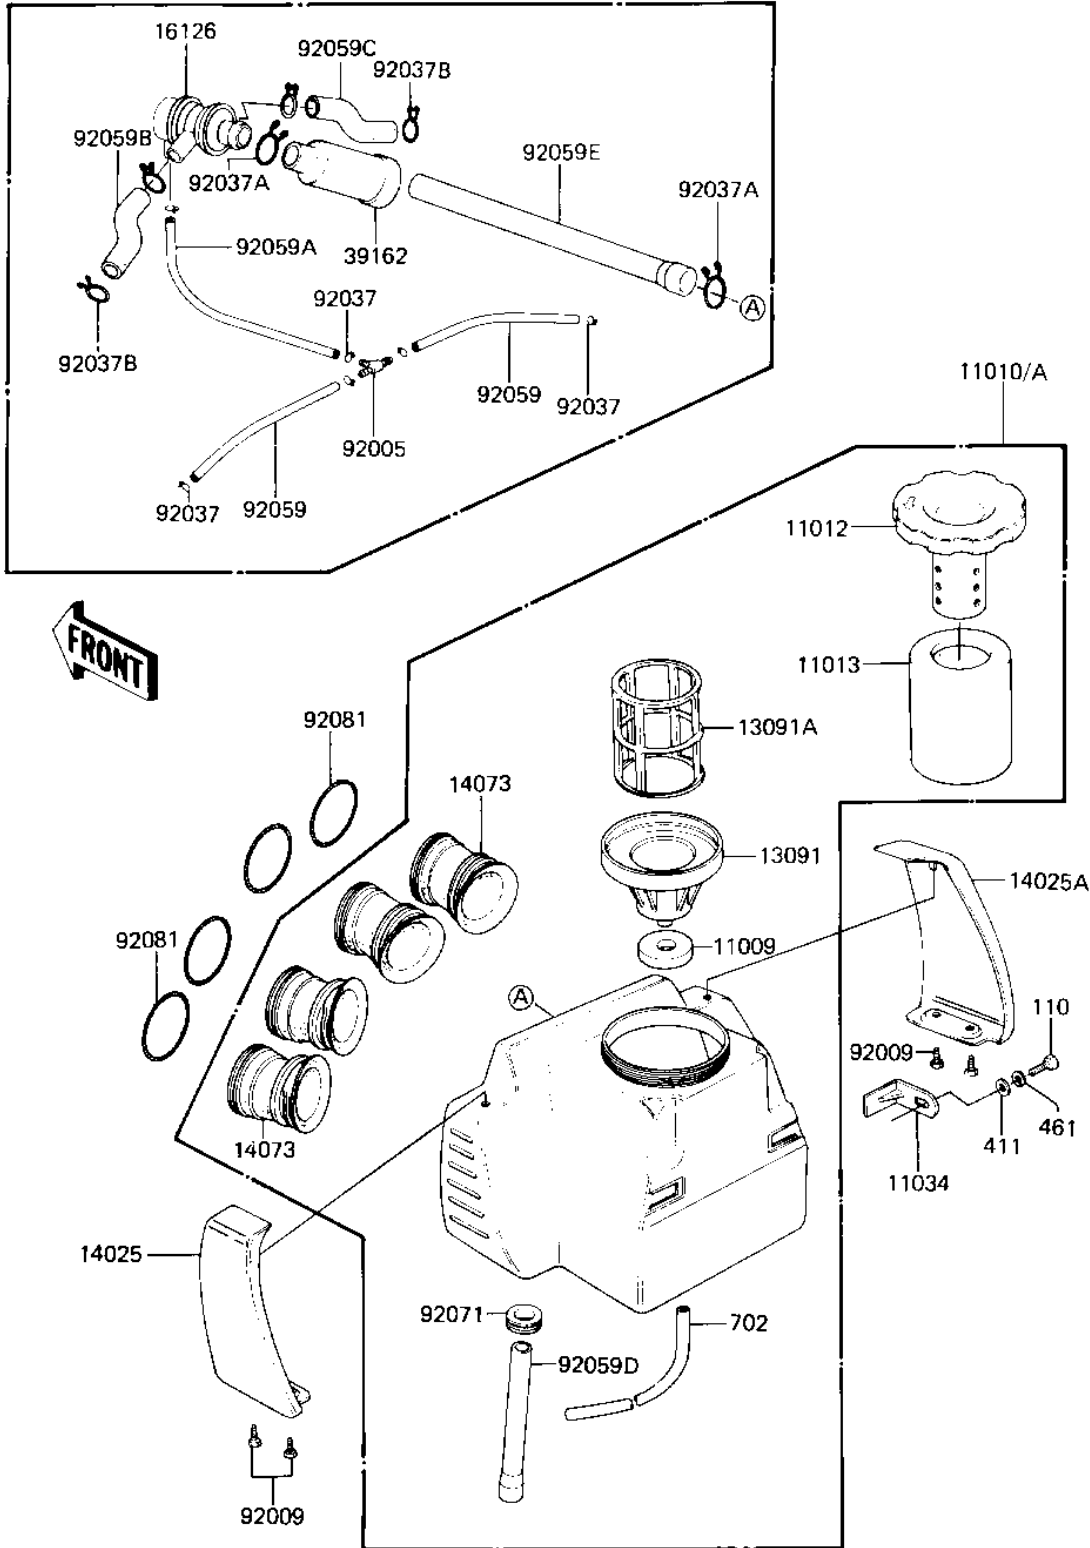

1983 KZ750-L3 PARTS DIAGRAM

AIR CLEANER

E1130-0080

1983 KZ750-L3 PARTS LIST

AIR CLEANER

ITEM NAME	PART NUMBER	QUANTITY
GASKET,HOLDER (Ref # 11009)	11039-003	1
FILTER-ASSY-AIR (Ref # 11010)	11010-1128	1
FILTER-ASSY-AIR (Canada) (Ref # 11010A)	11010-1129	1
CAP,AIR CLEANER (Ref # 11012)	11012-069	1
ELEMENT,AIR CLNR (Ref # 11013)	11013-1060	1
BRACKET,AIR CLEANER (Ref # 11034)	32070-038	2
HOLDER,INLET PIPE (Ref # 13091)	11033-006	1
HOLDER,ELEMENT (Ref # 13091A)	13091-1147	1
COVER,AIR FILTER,LH (Ref # 14025)	14025-1437	1
COVER,AIR FILTER,RH (Ref # 14025A)	14025-1438	1
INLET DUCT (Ref # 14073)	14073-1032	4
VALVE ASSY,AIR SWITCH (Ref # 16126)	16126-1005	1
SILENCER (Ref # 39162)	39162-1003	1
FITTING,TUBE (Ref # 92005)	92005-1017	1
SCREW,TAPPING,5X12 (Ref # 92009)	92009-1144	4
CLAMP-PIPE (Ref # 92037)	92037-072	6
CLAMP (Ref # 92037A)	92037-1076	2
CLAMP,BREATHER TUBE (Ref # 92037B)	92037-213	4
TUBE,VACUUM,LONG (Ref # 92059)	92059-1162	2
TUBE,4X9X290 (Ref # 92059A)	92059-1043	1
TUBE (Ref # 92059B)	92059-1065	1
TUBE (Ref # 92059C)	92059-1066	1
TUBE,11X26X135 (Ref # 92059D)	92059-1137	1
TUBE,14X20X290 (Ref # 92059E)	92059-1138	1
GROMMET (Ref # 92071)	92071-1027	1
SPRING,COIL,BLACK (Ref # 92081)	92081-1457	4
BOLT-UPSET,6X12 (Ref # 110)	112G0612	2
WASHER SPRING 6MM (Ref # 461)	461F0600	2
TUBE-RUBBER,6X200 (Ref # 702)	702A06200	1