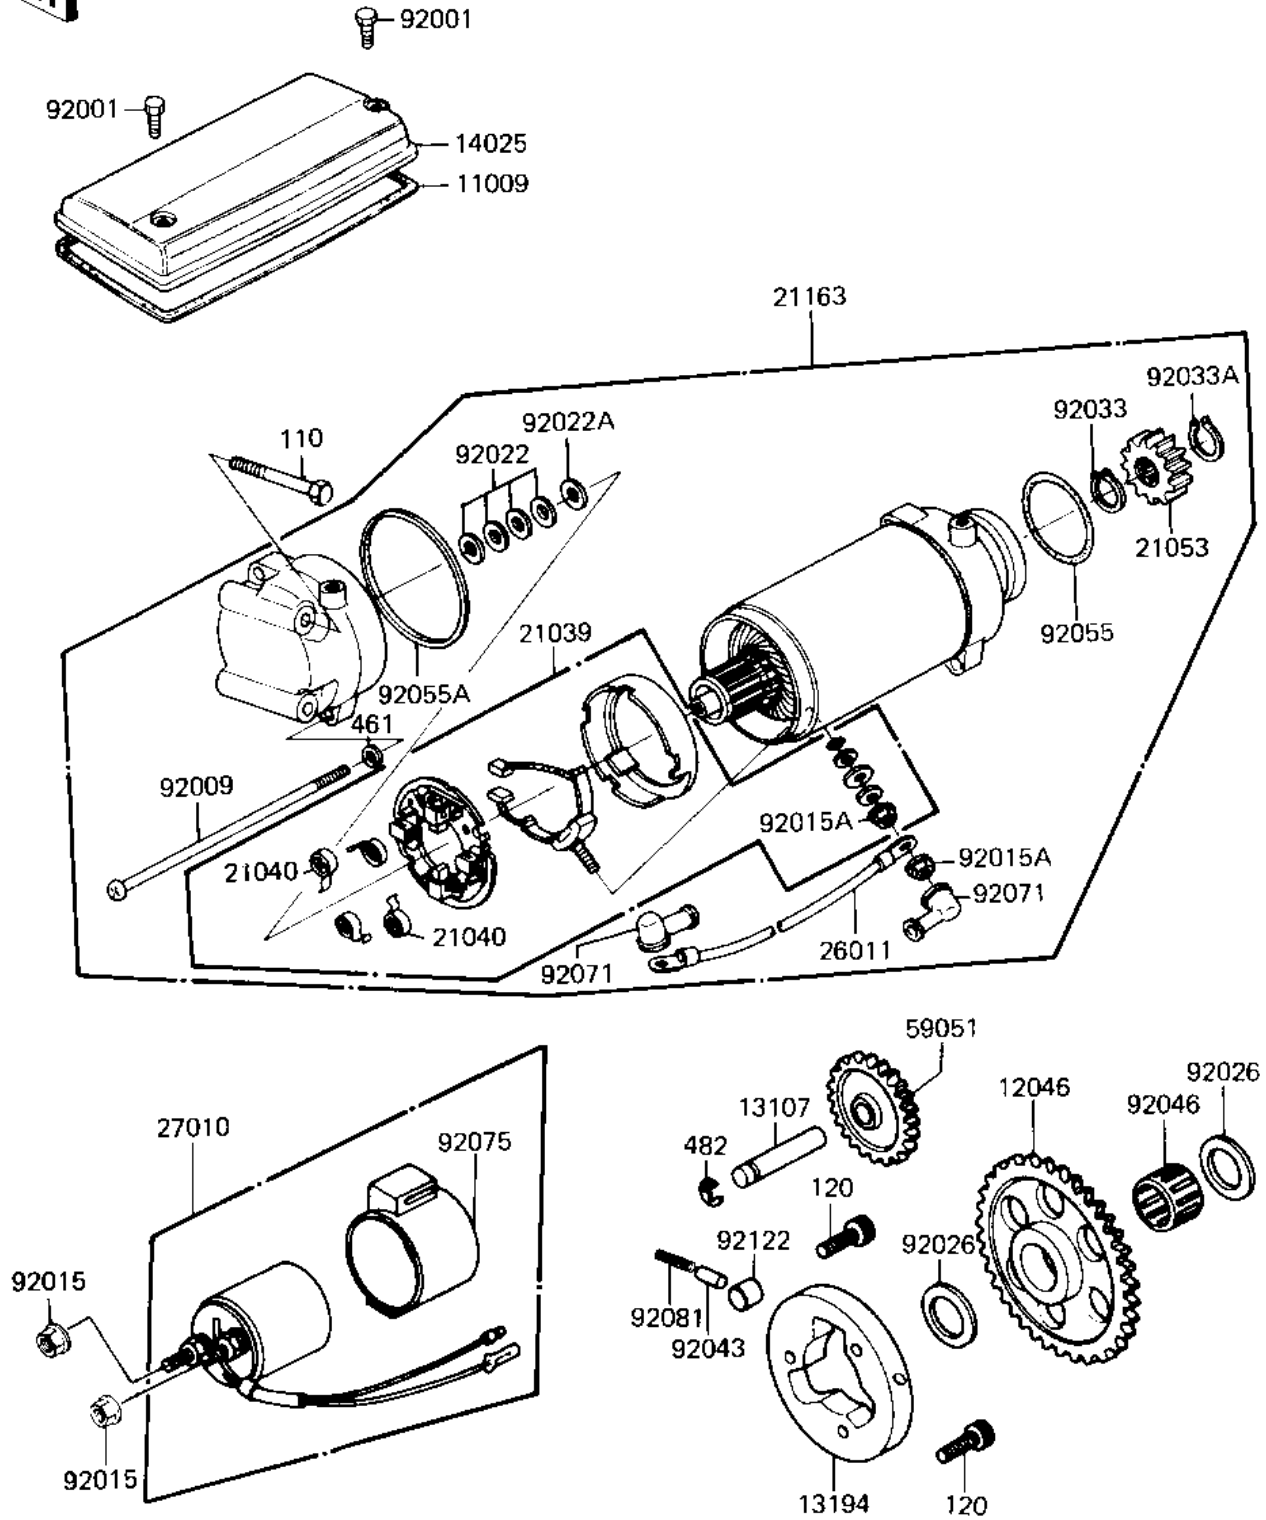

1983 KZ750-L3 PARTS DIAGRAM

STARTER MOTOR/STARTER CLUTCH

E1840-0016

1983 KZ750-L3 PARTS LIST

STARTER MOTOR/STARTER CLUTCH

ITEM NAME	PART NUMBER	QUANTITY
GASKET,STARTER COVER (Ref # 11009)	21166-003	1
SPROCKET,STARTER,58T (Ref # 12046)	12046-1032	1
SHAFT,IDLE GEAR (Ref # 13107)	21143-003	1
CLUTCH-ASSY-ONEWAY (Ref # 13194)	13193-1012	1
COVER,STARTER (Ref # 14025)	21165-003	1
BRUSH,CARBON (Ref # 21039)	21039-1053	1
SPRING-BRUSH (Ref # 21040)	21040-1003	4
PINION,STARTER (Ref # 21053)	21053-004	1
STARTER-ELECTRIC (Ref # 21163)	21163-1190	1
WIRE-LEAD,START MOTOR (Ref # 26011)	26011-1135	1
SWITCH ASSY,MAGNETIC (Ref # 27010)	21164-005	1
GEAR,IDLE,29T (Ref # 59051)	21167-004	1
BOLT,6X10 (Ref # 92001)	92001-1151	2
SCREW,PAN HEAD,6X130 (Ref # 92009)	21099-006	2
NUT-6MM (Ref # 92015)	92015-1078	2
NUT-6MM (Ref # 92015A)	92015-1078	2
WASHER,THRUST,0.2T (Ref # 92022)	21025-011	4
WASHER,THRUST,0.8T (Ref # 92022A)	92022-1132	1
SPACER,25X36X3.2 (Ref # 92026)	92026-1025	2
CIRCLIP (Ref # 92033)	92033-034	1
CIRCLIP,13M/M (Ref # 92033A)	92033-037	1
PIN (Ref # 92043)	92043-087	3
BRG,NEEDLE,K253017 (Ref # 92046)	92046-056	1
"O" RING,40M/M (Ref # 92055)	21027-008	1
"O" RING,STARTER MOTR (Ref # 92055A)	92055-1086	1
GROMMET,CORD (Ref # 92071)	21017-017	2
DAMPER MAG SWITCH SHK (Ref # 92075)	21064-002	1
SPRING (Ref # 92081)	92081-110	3
ROLLER (Ref # 92122)	92122-004	3

1983 KZ750-L3 PARTS LIST

STARTER MOTOR/STARTER CLUTCH

ITEM NAME	PART NUMBER	QUANTITY
BOLT-UPSET (Ref # 110)	112G0660	2
BOLT,SOCKET,8X12 (Ref # 120)	120P0812	3
WASHER SPRING 6MM (Ref # 461)	461F0600	2
CIRCLIP 12MM (Ref # 482)	482K0200	1