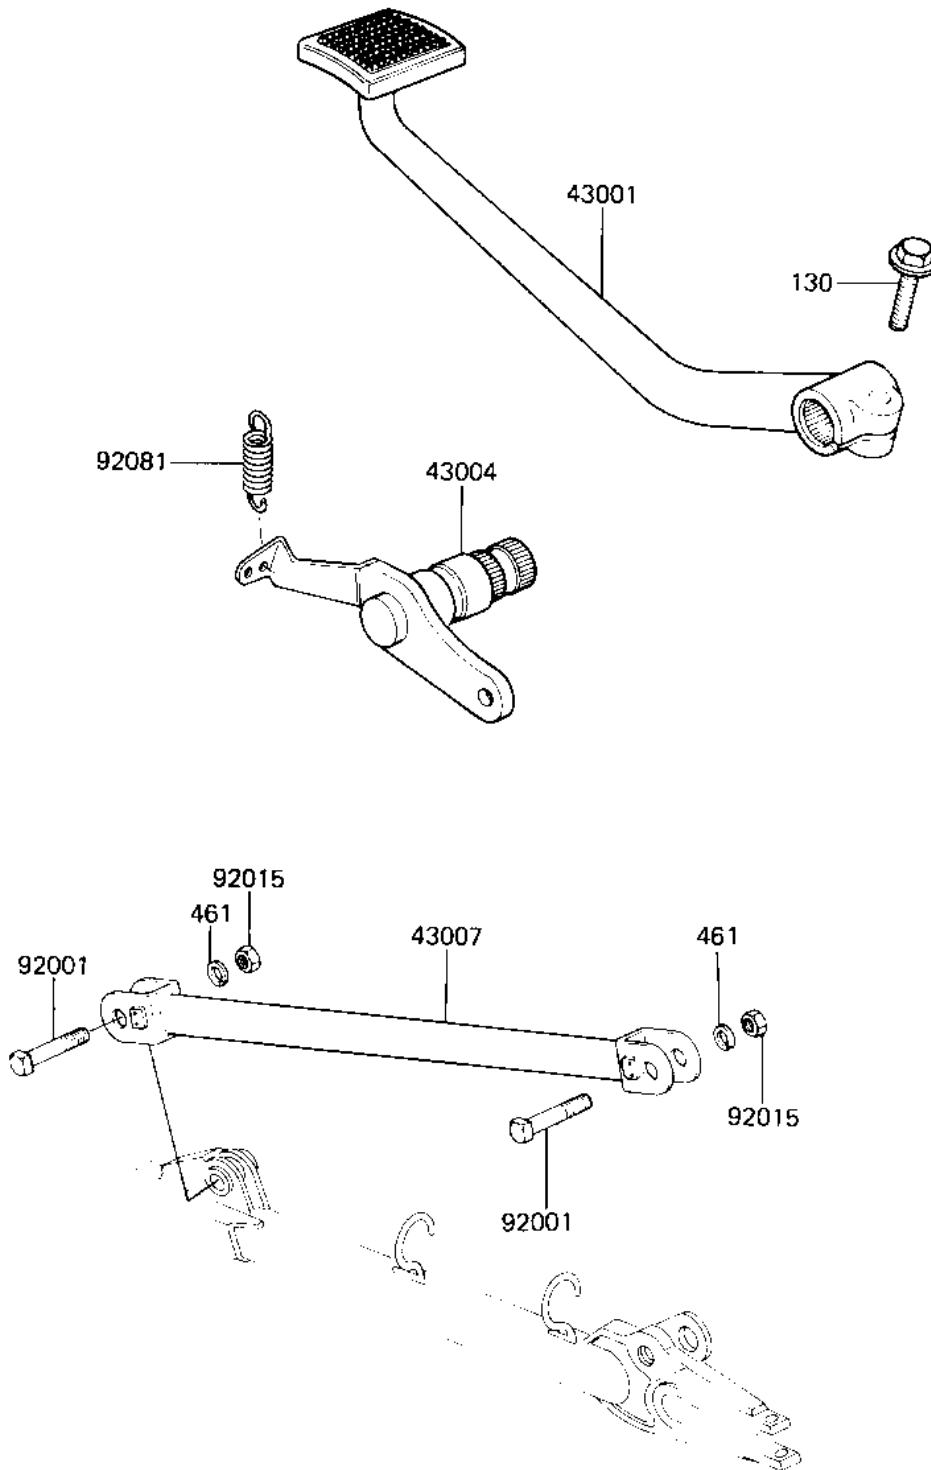

1983 KZ750-L3 PARTS DIAGRAM

BRAKE PEDAL/TORQUE LINK

F2260-0099

1983 KZ750-L3 PARTS LIST

BRAKE PEDAL/TORQUE LINK

ITEM NAME	PART NUMBER	QUANTITY
LEVER-BRAKE,PEDAL (Ref # 43001)	43001-1078	1
SHAFT-BRAKE (Ref # 43004)	43004-1036	1
ROD-TORQUE,RR (Ref # 43007)	43007-1034	1
BOLT,10X37 (Ref # 92001)	92001-1646	2
NUT,LOCK,10MM,BLACK (Ref # 92015)	92015-1189	2
SPRING,BRAKE PEDAL (Ref # 92081)	92081-1147	1
BOLT-FLANGED,8X25,BLA (Ref # 130)	130J0825	1
WASHER-SPRING,10MM (Ref # 461)	461K1000	2