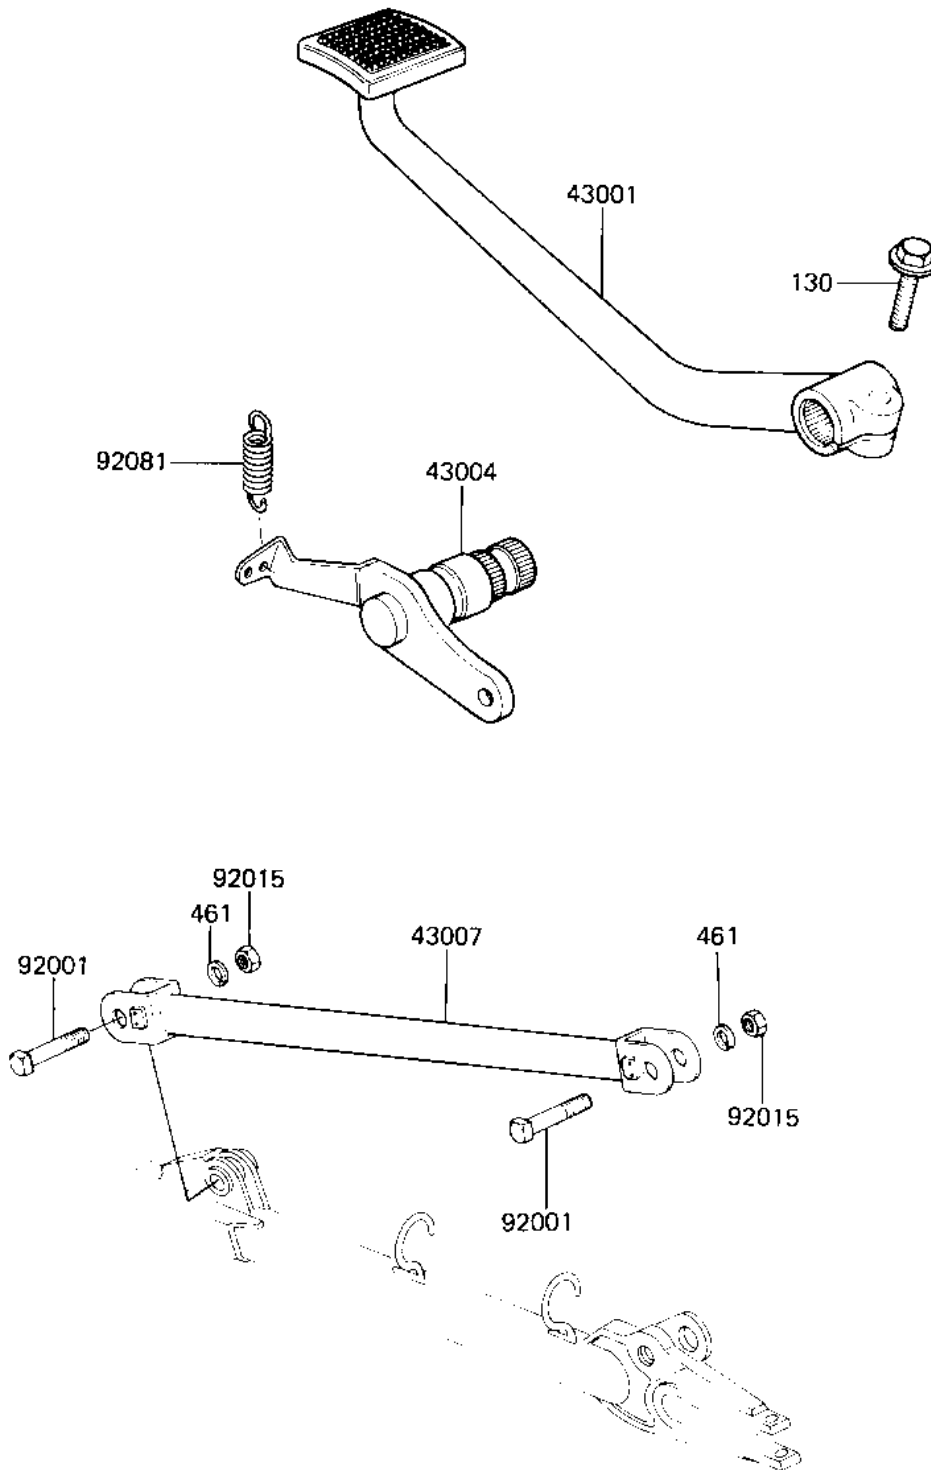

1983 KZ750-L3 PARTS DIAGRAM

BRAKE PEDAL/TORQUE LINK

F2260-0099

1983 KZ750-L3 PARTS LIST

BRAKE PEDAL/TORQUE LINK

| ITEM NAME | PART NUMBER | QUANTITY |
|-----------------------------------|-------------|----------|
| LEVER-BRAKE,PEDAL (Ref # 43001) | 43001-1078 | 1 |
| SHAFT-BRAKE (Ref # 43004) | 43004-1036 | 1 |
| ROD-TORQUE,RR (Ref # 43007) | 43007-1034 | 1 |
| BOLT,10X37 (Ref # 92001) | 92001-1646 | 2 |
| NUT,LOCK,10MM,BLACK (Ref # 92015) | 92015-1189 | 2 |
| SPRING,BRAKE PEDAL (Ref # 92081) | 92081-1147 | 1 |
| BOLT-FLANGED,8X25,BLA (Ref # 130) | 130J0825 | 1 |
| WASHER-SPRING,10MM (Ref # 461) | 461K1000 | 2 |