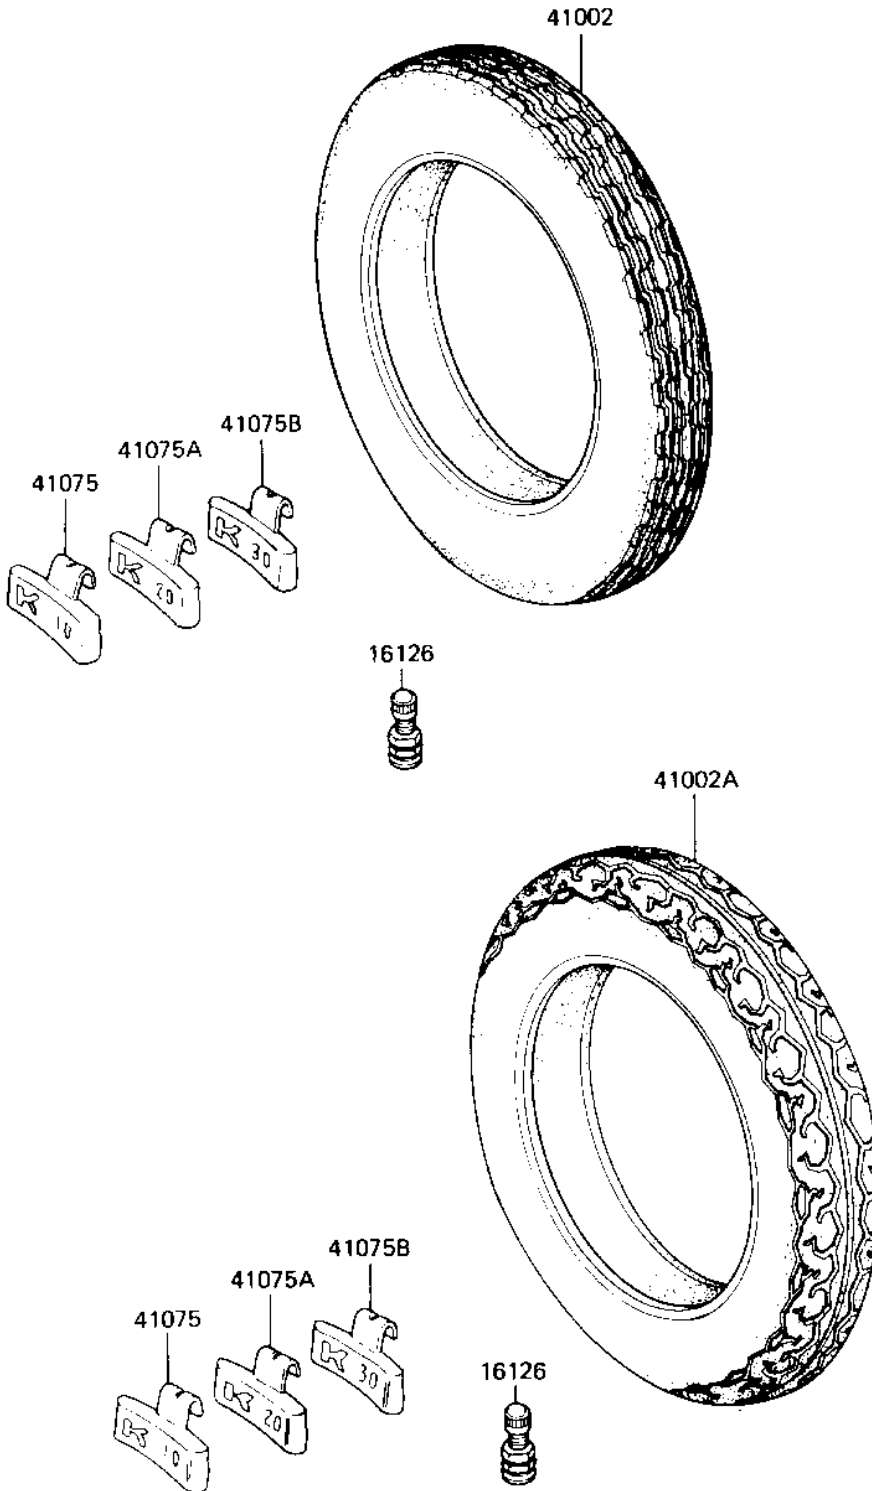

1983 KZ750-L3 PARTS DIAGRAM

TIRES

F2210-0069

1983 KZ750-L3 PARTS LIST

TIRES

ITEM NAME	PART NUMBER	QUANTITY
VALVE (Ref # 16126)	16126-1136	2
TIRE 100/90-19 F8 F (Ref # 41002)	41002-1336	1
TIRE 120/90-18 K427 R (Ref # 41002A)	41002-1337	1
BALANCER-WHEEL,10G (Ref # 41075)	41075-1011	AR
BALANCER-WHEEL,20G (Ref # 41075A)	41075-1012	AR
BALANCER-WHEEL,30G (Ref # 41075B)	41075-1013	AR