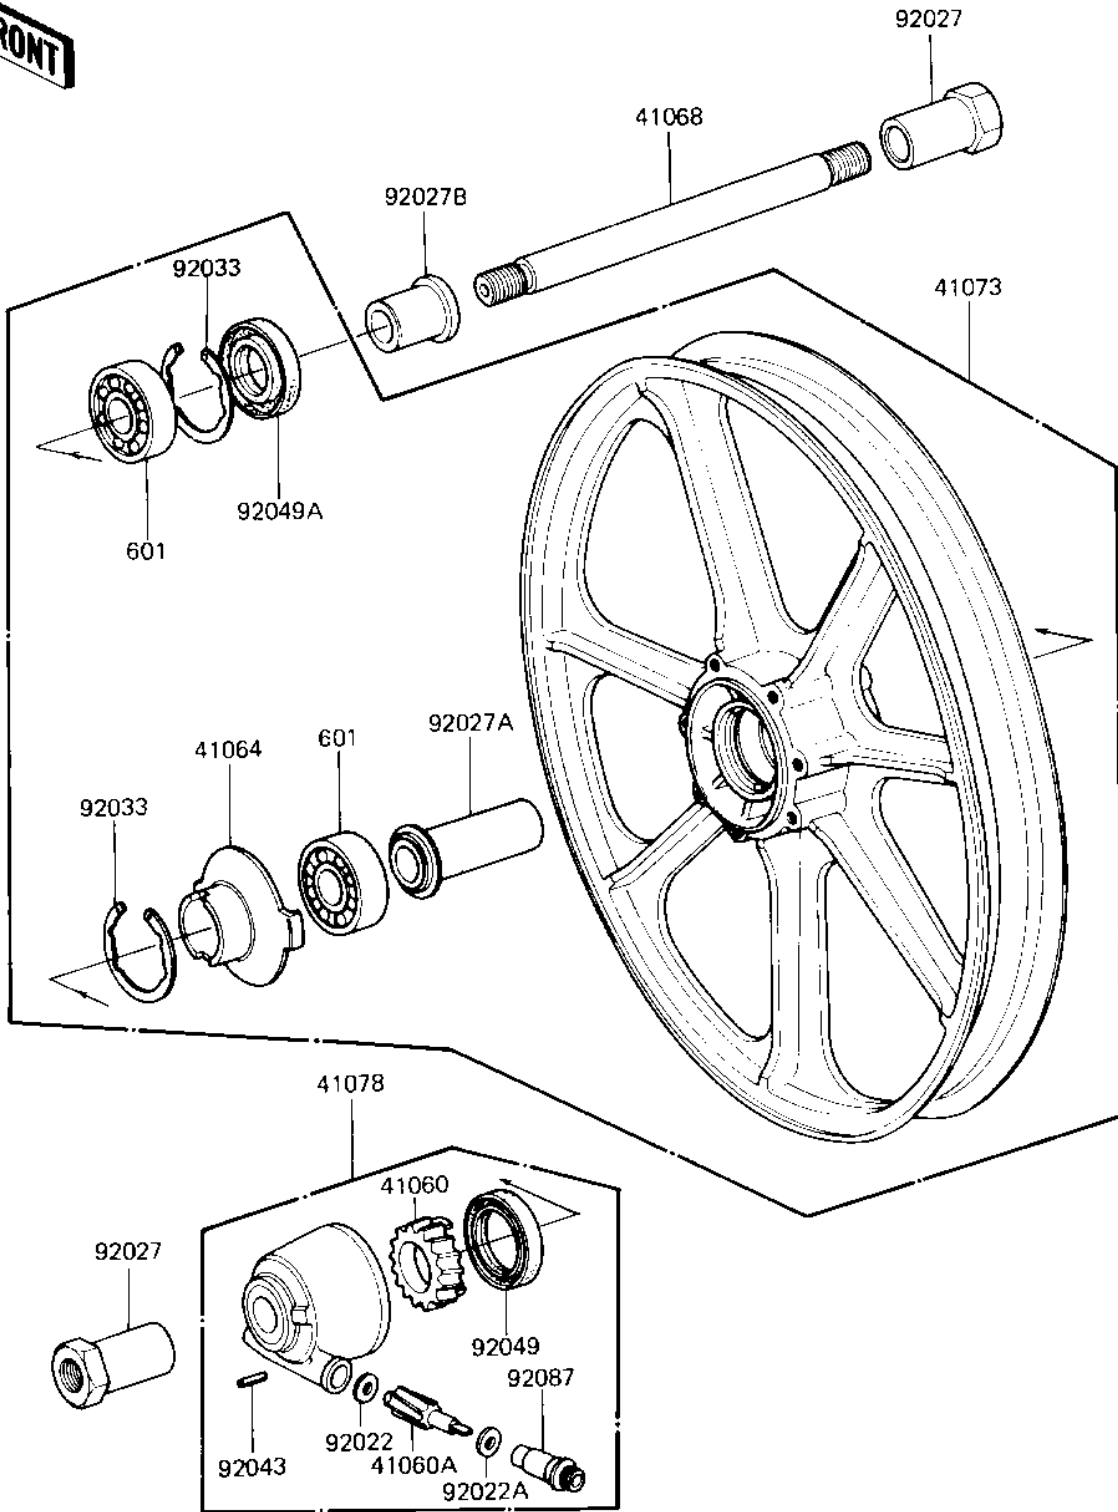

1983 KZ750-L3 PARTS DIAGRAM

FRONT WHEEL/HUB

F2230-0077

1983 KZ750-L3 PARTS LIST

FRONT WHEEL/HUB

ITEM NAME	PART NUMBER	QUANTITY
GEAR,SPEEDOMETER (Ref # 41060)	41059-026	1
PINION,SPEEDOMETER,9T (Ref # 41060A)	41060-1016	1
RECEIVER,SPEEDOMETER (Ref # 41064)	41064-1006	1
AXLE,FRONT (Ref # 41068)	41068-1031	1
WHEEL-ASSY,FR,SOLID,B (Ref # 41073)	41073-1139-21	1
CASE-ASSY-METER GEAR, (Ref # 41078)	41078-1024	1
WASHER THRST SPD PINI (Ref # 92022)	41063-001	1
WASHER THRST SPD PINI (Ref # 92022A)	41063-001	1
COLLAR,FRONT AXLE (Ref # 92027)	41069-031	2
COLLAR,FR HUB L=55M/M (Ref # 92027A)	92027-1223	1
COLLAR,FR AXLE L=30MM (Ref # 92027B)	92027-1225	1
CIRCLIP,42MM (Ref # 92033)	92033-1041	2
PIN,SPRING (Ref # 92043)	41082-001	1
OIL SEAL,BJN30427-C3 (Ref # 92049)	92049-1057	1
OIL SEAL,AG1144AO (Ref # 92049A)	92049-1058	1
BUSHING,METER GEAR (Ref # 92087)	92087-1002	1
BEARING BALL #6302Z (Ref # 601)	601B6302Z	2