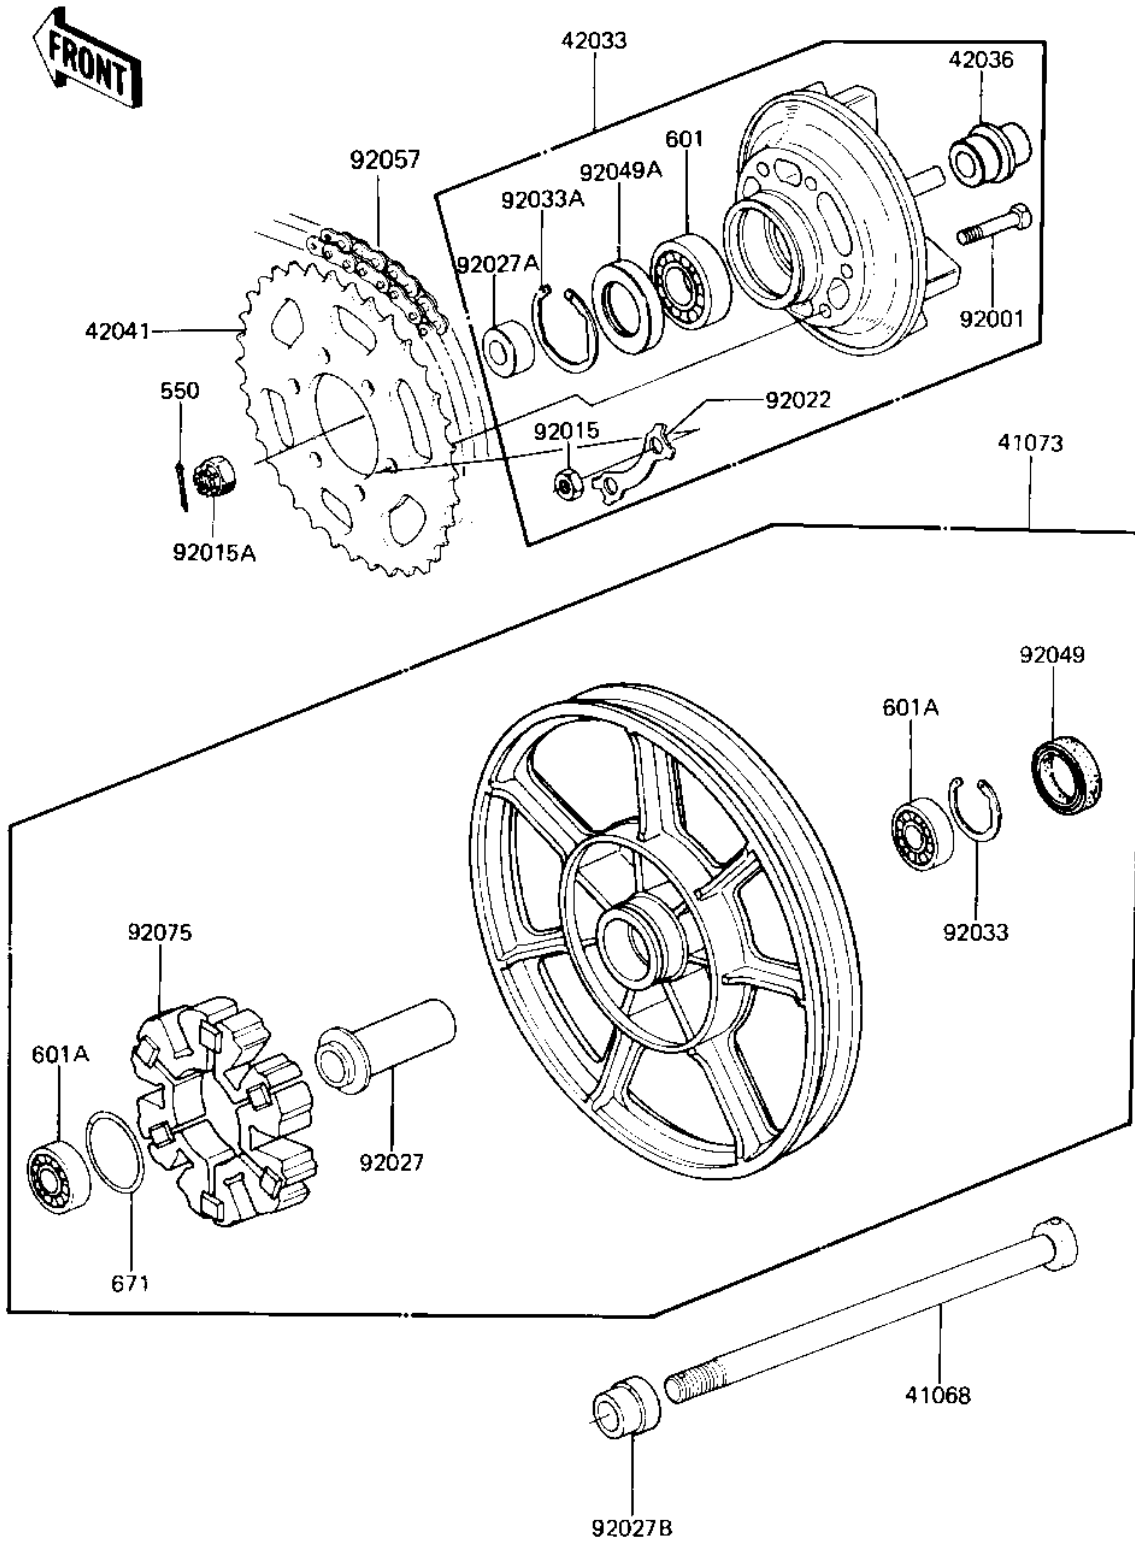

1983 KZ750-L3 PARTS DIAGRAM

REAR WHEEL/HUB/CHAIN

F2240-0106

1983 KZ750-L3 PARTS LIST

REAR WHEEL/HUB/CHAIN

ITEM NAME	PART NUMBER	QUANTITY
AXLE,RR (Ref # 41068)	41068-1086	1
WHEEL-ASSY,RR,SOLID,F (Ref # 41073)	41073-1140-21	1
COUPLING-ASSY,RR HUB, (Ref # 42033)	42033-1047	1
SLEEVE,RR HUB L=33M/M (Ref # 42036)	42036-1036	1
REAR SPROCKET,33T (Ref # 42041)	42041-1010	1
BOLT (Ref # 92001)	92001-161	6
NUT 10MM (Ref # 92015)	42045-005	6
NUT CASTLE,16MM (Ref # 92015A)	92015-055	1
WASHER,LOCK (Ref # 92022)	92022-1212	3
COLLAR,RR HUB L=90M/M (Ref # 92027)	92027-1261	1
COLLAR,RR AXLE L.H (Ref # 92027A)	92027-1262	1
COLLAR,RR AXLE L=31 (Ref # 92027B)	92027-1263	1
CIRCLIP,47M/M (Ref # 92033)	92033-1042	1
CIRCLIP,62M/M (Ref # 92033A)	92033-1044	1
OIL SEAL,AG1556EO (Ref # 92049)	92049-1056	1
OIL SEAL (Ref # 92049A)	92050-027	1
CHAIN,DRIVE,EK630SX88 (Ref # 92057)	92057-1081	1
SHOCK DAMPER,REAR HUB (Ref # 92075)	42014-033	1
PIN-COTTER,4.0X35 (Ref # 550)	550D4035	1
BALL BEARING,#6206 (Ref # 601)	601B6206	1
BRG,BALL,#6303ZZC3 (Ref # 601A)	601B6303ZZ	2
"0" RING,65MM (Ref # 671)	671B2565	1