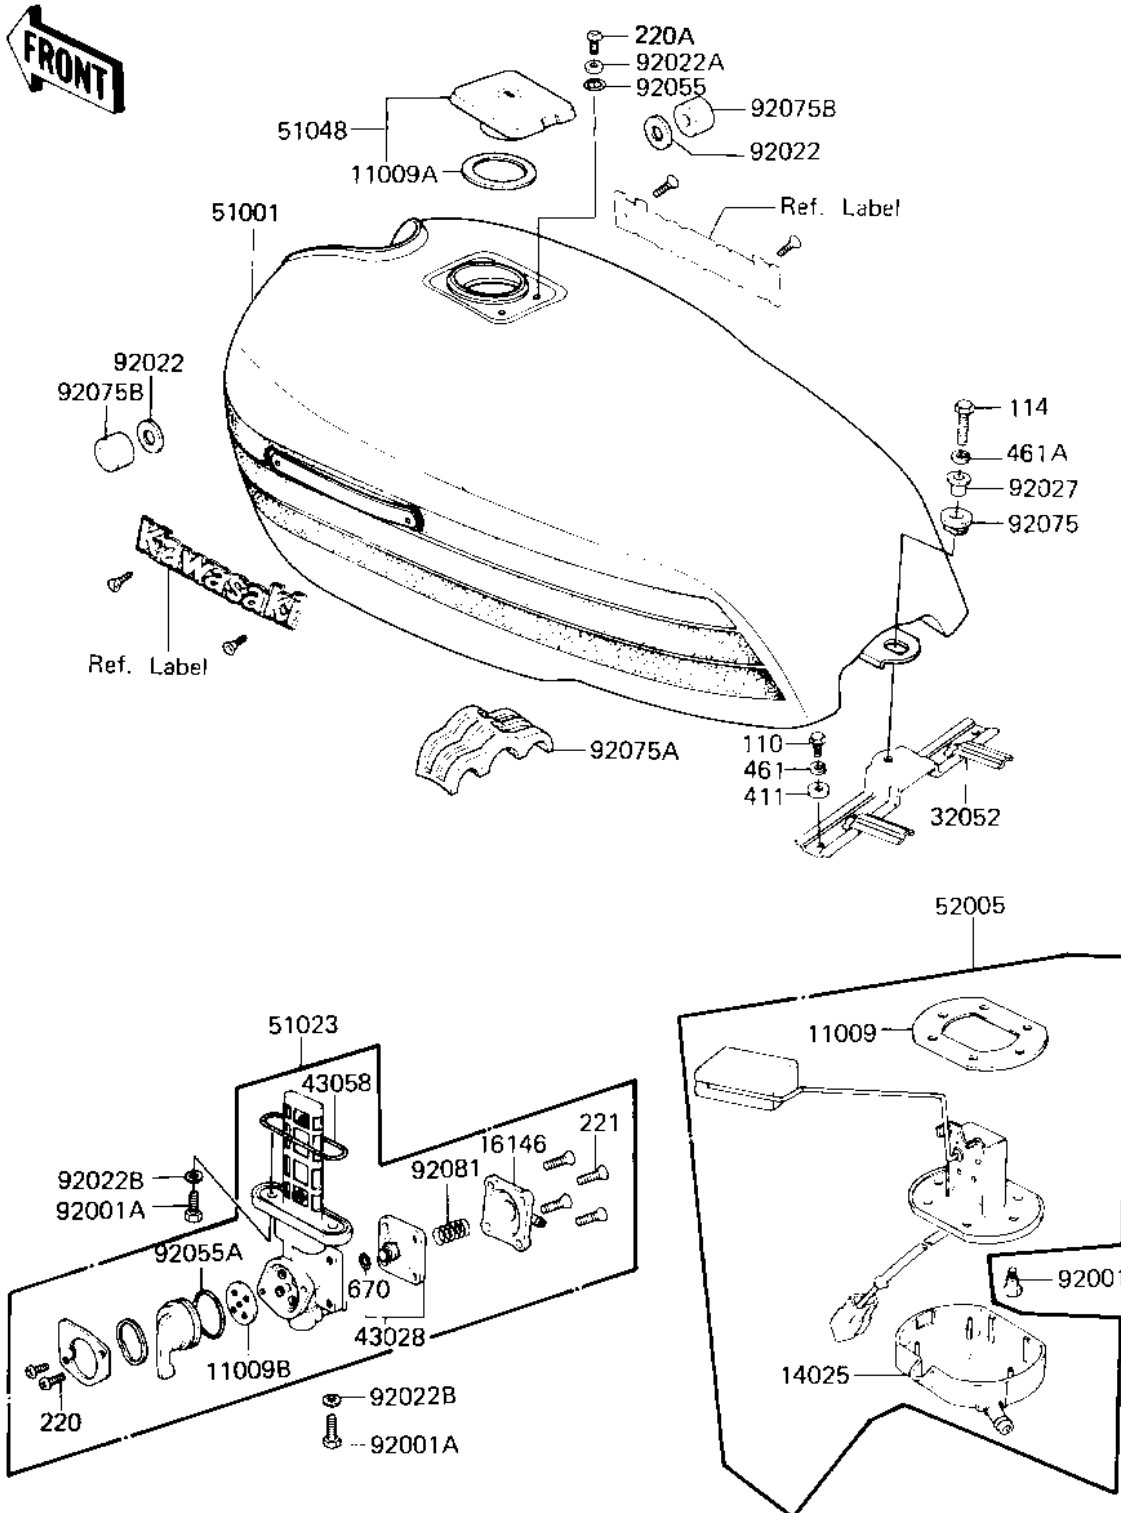

1983 KZ750-L3 PARTS DIAGRAM

FUEL TANK

F2410-0143

1983 KZ750-L3 PARTS LIST

FUEL TANK

ITEM NAME	PART NUMBER	QUANTITY
GASKET (Ref # 11009)	11009-1037	1
GASKET,FUEL TANK CAP (Ref # 11009A)	11009-1051	1
GASKET,TAP VALVE (Ref # 11009B)	11009-1194	1
COVER,FUEL GAUGE (Ref # 14025)	14024-1434	1
COVER ASSY,TAP (Ref # 16146)	16146-1005	1
BRACKET-TANK,RR (Ref # 32052)	32052-1078	1
DIAPHRAGM ASSY,TAP (Ref # 43028)	43028-1015	1
"0" RING (Ref # 43058)	51039-010	1
TANK-COMP-FUEL.EBONY (Ref # 51001)	51001-5242-H8	1
TAP ASSY,FUEL (Ref # 51023)	51023-1031	1
CAP-ASSY-TANK,FUEL (Ref # 51048)	51048-1015	1
GAUGE,FUEL (Ref # 52005)	52005-1028	1
BOLT,FUEL GAUGE FIT (Ref # 92001)	92001-1069	1
BOLT,FUEL GAUGE FIT (Ref # 92001)	92001-1069	6
BOLT,6X20,FUEL TAP (Ref # 92001A)	92001-1091	2
WASHER-PL-10.5X26X2.3 (Ref # 92022)	92022-044	2
WASHER,PLAIN (Ref # 92022A)	92022-1038	2
WASHER-PLAIN (Ref # 92022B)	92022-183	2
COLLAR,FUEL TANK FITT (Ref # 92027)	92027-1134	1
"0" RING (Ref # 92055)	92055-1023	2
"0" RING,TAP LEVER (Ref # 92055A)	92055-1027	1
DAMPER,FUEL TANK,FITT (Ref # 92075)	92075-1116	1
DAMPER,FUEL TANK (Ref # 92075A)	92075-1245	1
DAMPER RUBBER,FL TANK (Ref # 92075B)	92075-125	2
SPRING,TAP (Ref # 92081)	92081-1171	1
BOLT-UPSET,6X12 (Ref # 110)	112G0612	2
BOLT-SMALL-UPSET,8X30 (Ref # 114)	115G0830	1
SCREW PAN HEAD 3X8 (Ref # 220)	220B0308	2
SCREW PAN HEAD 5X10 (Ref # 220A)	220B0510	2

1983 KZ750-L3 PARTS LIST

FUEL TANK

ITEM NAME	PART NUMBER	QUANTITY
SCREW-CSK-CROS,4X14 (Ref # 221)	221B0414	4
WASHER PLAIN 6MM (Ref # 411)	411B0600	2
WASHER SPRING 6MM (Ref # 461)	461F0600	2
WASHER SPRING 8MM (Ref # 461A)	461F0800	1
"O" RING,4MM (Ref # 670)	670B1504	1