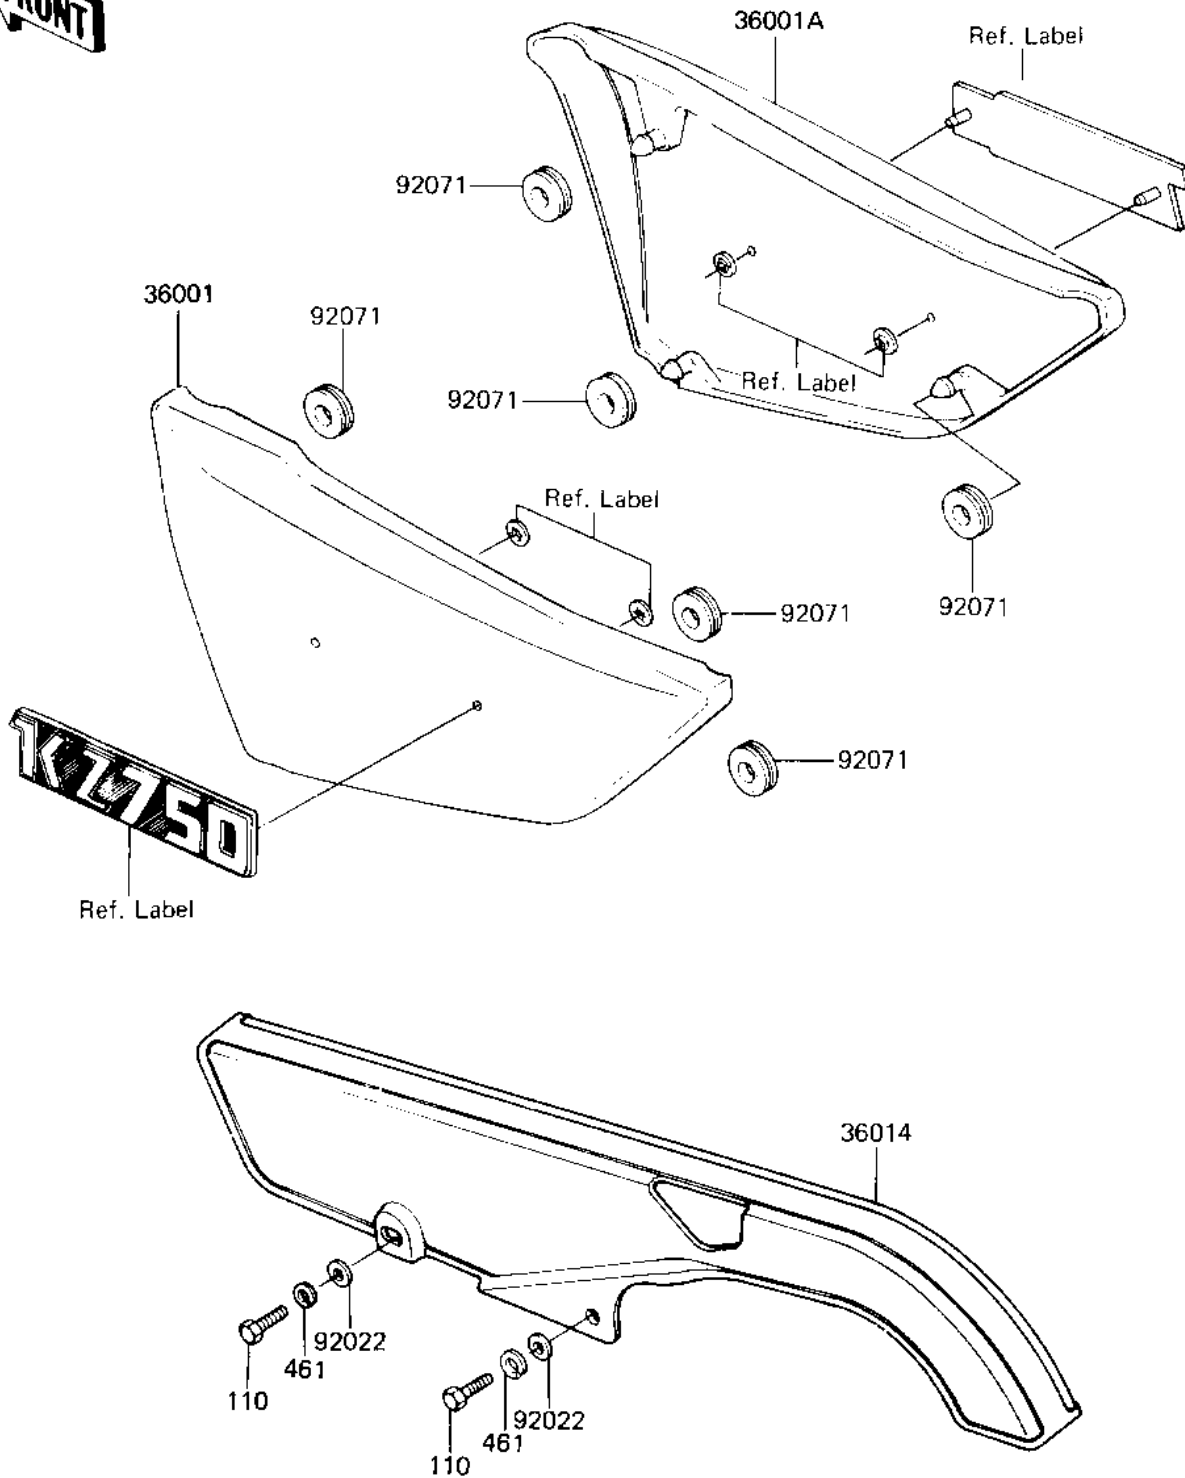

1983 KZ750-L3 PARTS DIAGRAM

SIDE COVERS/CHAIN COVER

F2610-0166

1983 KZ750-L3 PARTS LIST

SIDE COVERS/CHAIN COVER

ITEM NAME	PART NUMBER	QUANTITY
COVER-SIDE,LH,EBONY (Ref # 36001)	36001-1154-H8	1
COVER-SIDE,RH,EBONY (Ref # 36001A)	36001-1155-H8	1
CASE-CHAIN (Ref # 36014)	36014-1061	1
WASHER,6.5X20X1.6.BLA (Ref # 92022)	92022-1346	2
GROMMET (Ref # 92071)	92071-056	6
BOLT-UPSET,6X16 (Ref # 110)	112C0616	2
WASHER-SPRING,6MM,BLA (Ref # 461)	461K0600	2