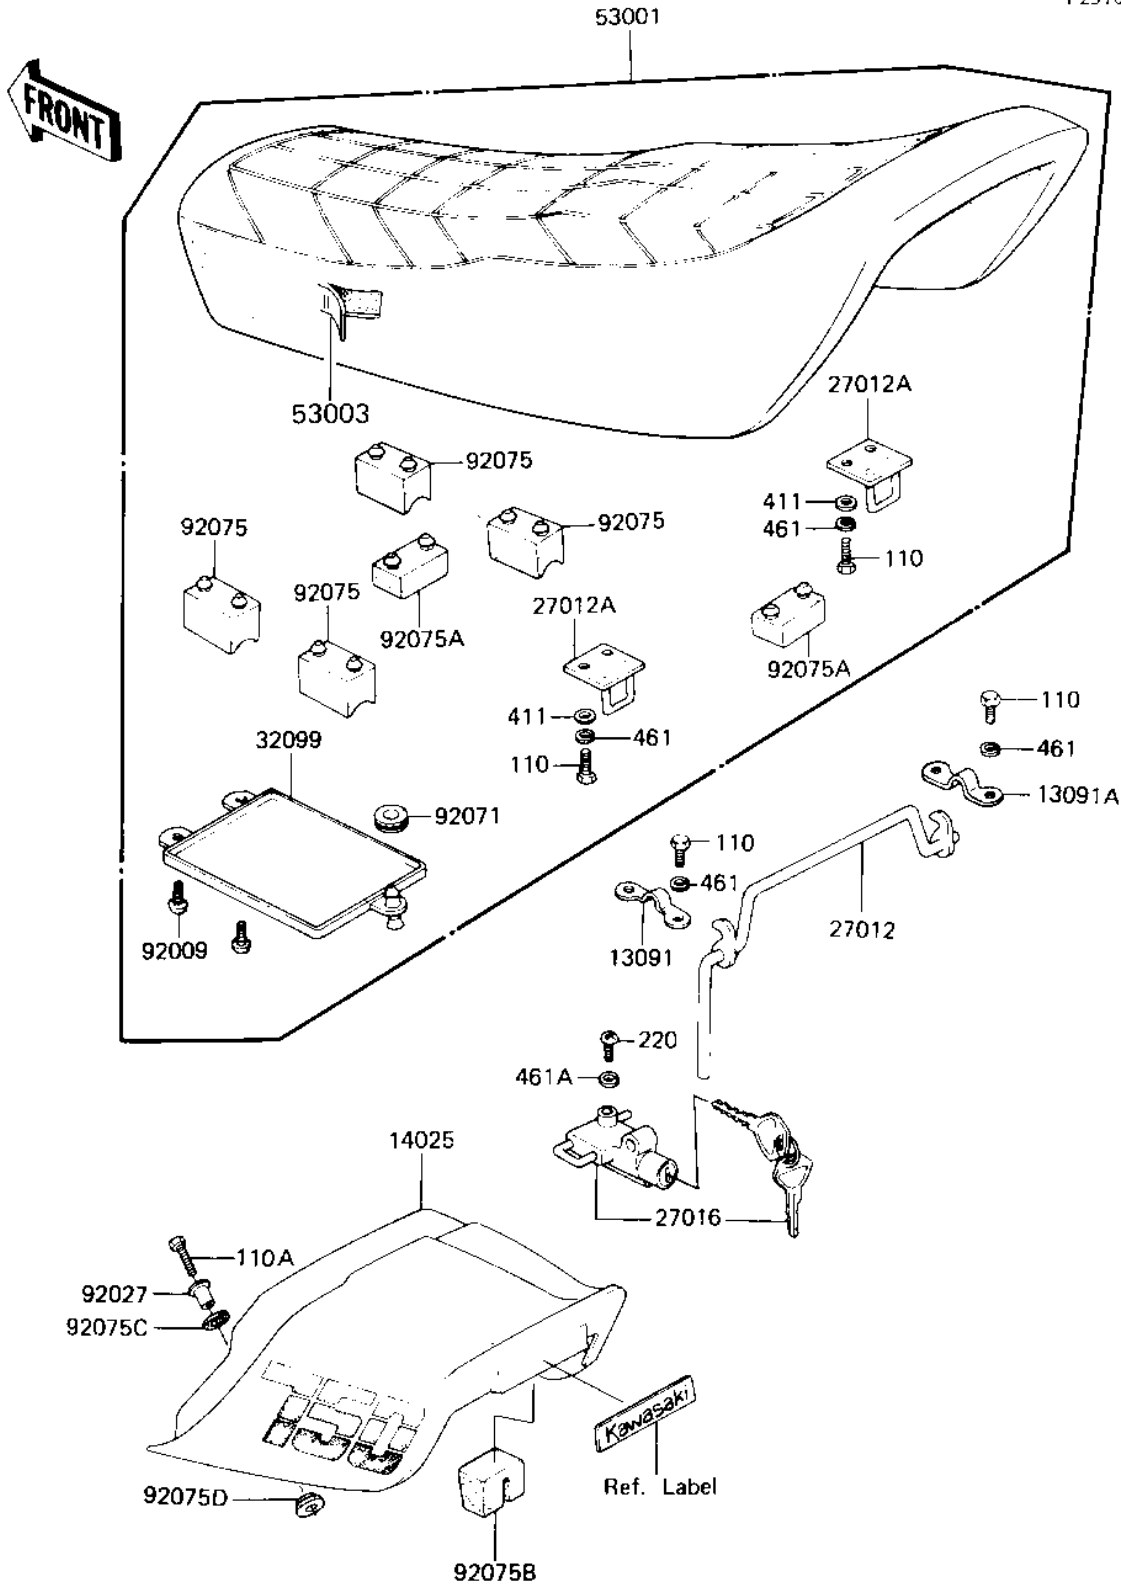

# 1983 KZ750-L3 PARTS DIAGRAM

SEAT/SEAT COVER

F2510-0161

# 1983 KZ750-L3 PARTS LIST

## SEAT/SEAT COVER

ITEM NAME	PART NUMBER	QUANTITY
HOLDER,SEAT HOOK (Ref # 13091)	13091-1137	1
HOLDER,SEAT HOOK,RH (Ref # 13091A)	13091-1158	1
COVER,SEAT,EBONY (Ref # 14025)	14025-5089-H8	1
HOOK,SEAT LOCK (Ref # 27012)	27012-1027	1
HOOK, SEAT (Ref # 27012A)	53008-021	2
LOCK-ASSY,SEAT (Ref # 27016)	27016-5049	1
CASE (Ref # 32099)	32099-011	1
SEAT-ASSY,DUAL,L/BAND (Ref # 53001)	53001-1215	1
LEATHER,SEAT (Ref # 53003)	53003-1023	1
SCREW (Ref # 92009)	92009-1043	2
COLLAR (Ref # 92027)	92027-251	2
GROMMET (Ref # 92071)	92071-056	1
DAMPER RUBBER,SEAT (Ref # 92075)	92075-1133	4
DAMPER,SEAT,RR (Ref # 92075A)	92075-1276	2
DAMPER,SEAT (Ref # 92075B)	92075-1313	1
RUBBER,FENDER COVER (Ref # 92075C)	92075-174	2
DAMPER RUBBER (Ref # 92075D)	92075-175	2
BOLT-UPSET 6X14 (Ref # 110)	112B0614	8
BOLT-UPSET,6X20 (Ref # 110A)	112G0620	2
SCREW-PAN-CROS,6X10,B (Ref # 220)	220C0610	1
WASHER PLAIN 6MM (Ref # 411)	411B0600	4
WASHER SPRING 6MM (Ref # 461)	461F0600	1
WASHER-SPRING,6MM,BLA (Ref # 461A)	461K0600	1