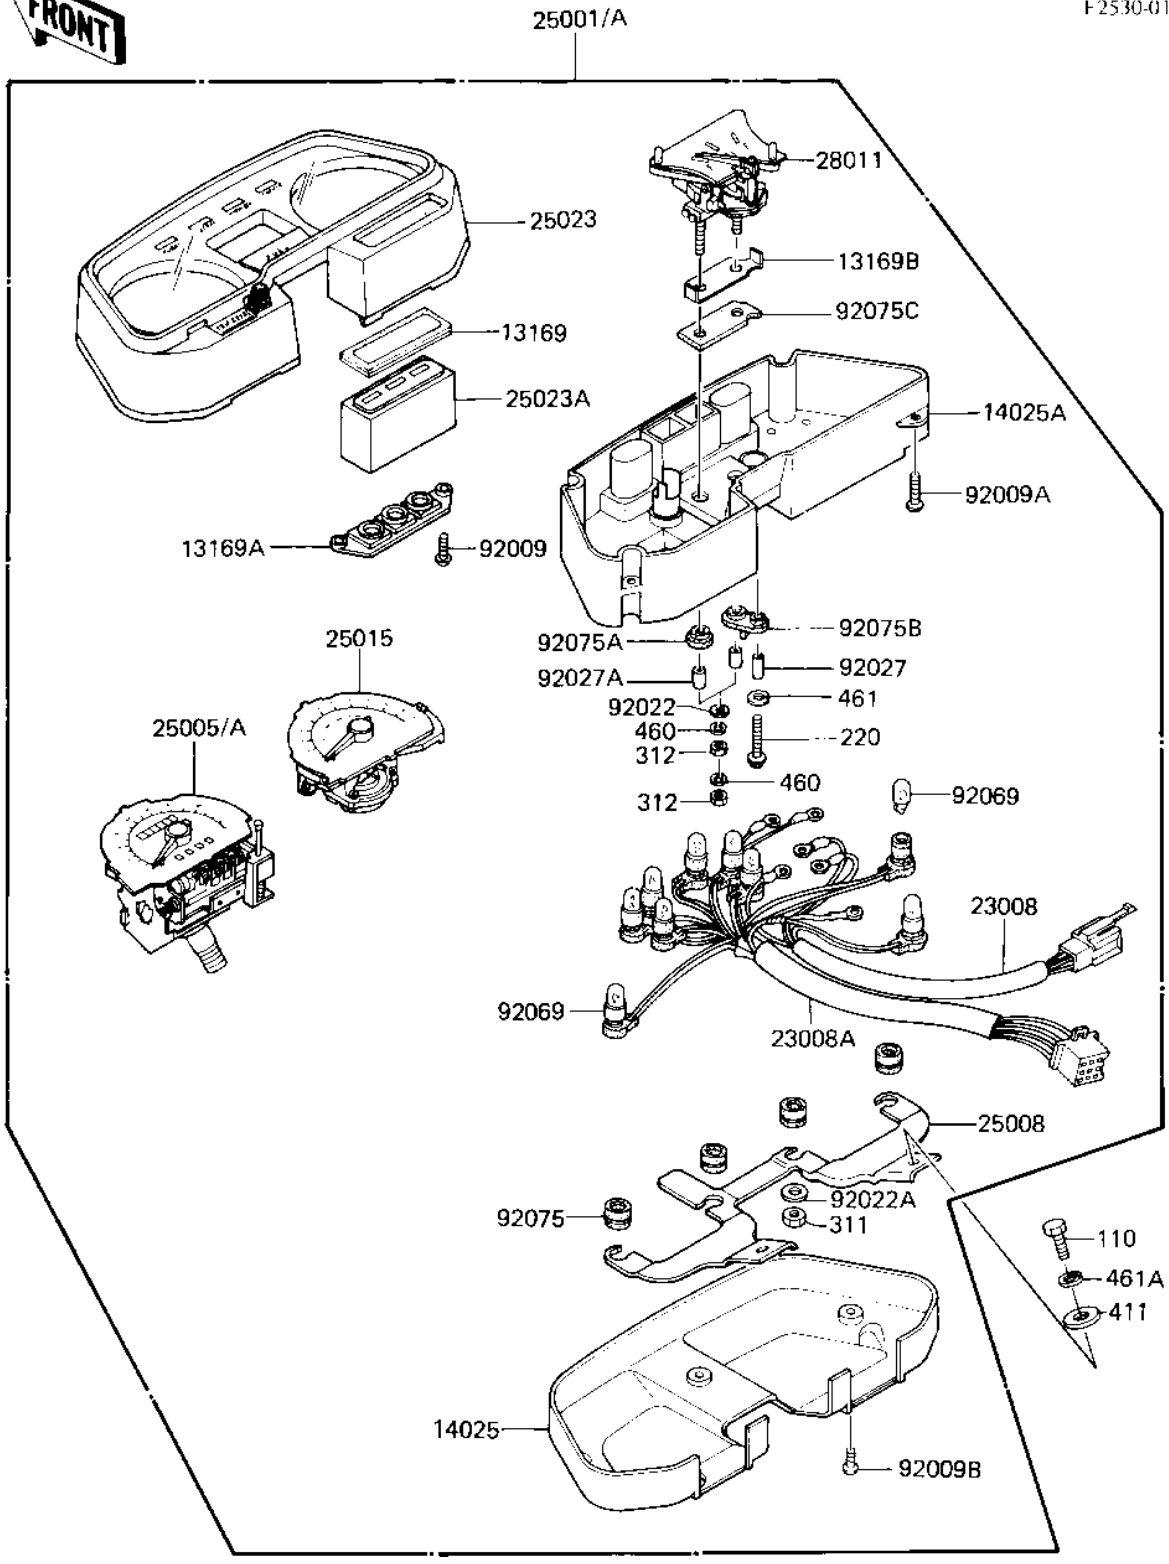

1983 KZ750-L3 PARTS DIAGRAM

METERS

F-2530-0175

1983 KZ750-L3 PARTS LIST

METERS

ITEM NAME	PART NUMBER	QUANTITY
PLATE,PILOT BOX (Ref # 13169)	13169-1508	1
PLATE,BULB SOCKET (Ref # 13169A)	13169-1556	1
PLATE,FUEL METER (Ref # 13169B)	13169-1593	1
COVER,METER,LWR (Ref # 14025)	14025-1473	1
COVER,METER UNIT (Ref # 14025A)	14025-1600	1
SOCKET-ASSY,FUEL&OIL (Ref # 23008)	23008-1178	1
SOCKET-ASSY,METER (Ref # 23008A)	23008-1181	1
METER-ASSY,MPH (Ref # 25001)	25001-1397	1
METER-ASSY,MPH (Ref # 25001)	25001-1397	1
METER-ASSY,KPH (Canada) (Ref # 25001A)	25001-1413	1
UNAVAILABLE IN PRICE BOOK (Ref # 25005)	25005-117	1
SPEEDOMETER,KPH (Canada) (Ref # 25005A)	25005-1176	1
BRACKET-METER (Ref # 25008)	25008-1058	1
TACHOMETER,X1000R/MIN (Ref # 25015)	25015-1135	1
COVER-METER CASE,UPP (Ref # 25023)	25023-1056	1
COVER-METER CASE.PILO (Ref # 25023A)	25023-1051	1
METER,FUEL (Ref # 28011)	28011-1032	1
SCREW,TAPPING,4X14 (Ref # 92009)	92009-1140	2
SCREW,TAPPING,4X20 (Ref # 92009A)	92009-1141	4
SCREW,TAPPING,4X12 (Ref # 92009B)	92009-1142	3
WASHER,4.5X10X0.8 (Ref # 92022)	92022-1394	2
WASHER,PLAIN,6MM (Ref # 92022A)	92022-263	2
COLLAR,5.5X11 (Ref # 92027)	92027-1563	1
COLLAR,6X8.5 (Ref # 92027A)	92027-1564	2
BULB,12V3.4W (Ref # 92069)	92069-1007	10
DAMPER,METER BRACKET (Ref # 92075)	92075-1385	4
DAMPER,FUEL METER (Ref # 92075A)	92075-1453	1
DAMPER,FUEL METER (Ref # 92075B)	92075-1454	1
DAMPER,FUEL METER (Ref # 92075C)	92075-1455	1

1983 KZ750-L3 PARTS LIST

METERS

ITEM NAME	PART NUMBER	QUANTITY
BOLT-UPSET 6X14 (Ref # 110)	112B0614	2
SCREW-PAN-CROS (Ref # 220)	220B0316	1
NUT,5MM (Ref # 311)	311B0500	2
NUT-HEX (Ref # 312)	312B0400	4
WASHER PLAIN 6MM (Ref # 411)	411B0600	2
WASHER SPRING 4MM (Ref # 460)	461F0400	4
WASHER SPRING 3MM (Ref # 461)	461F0300	1
WASHER SPRING 6MM (Ref # 461A)	461F0600	2