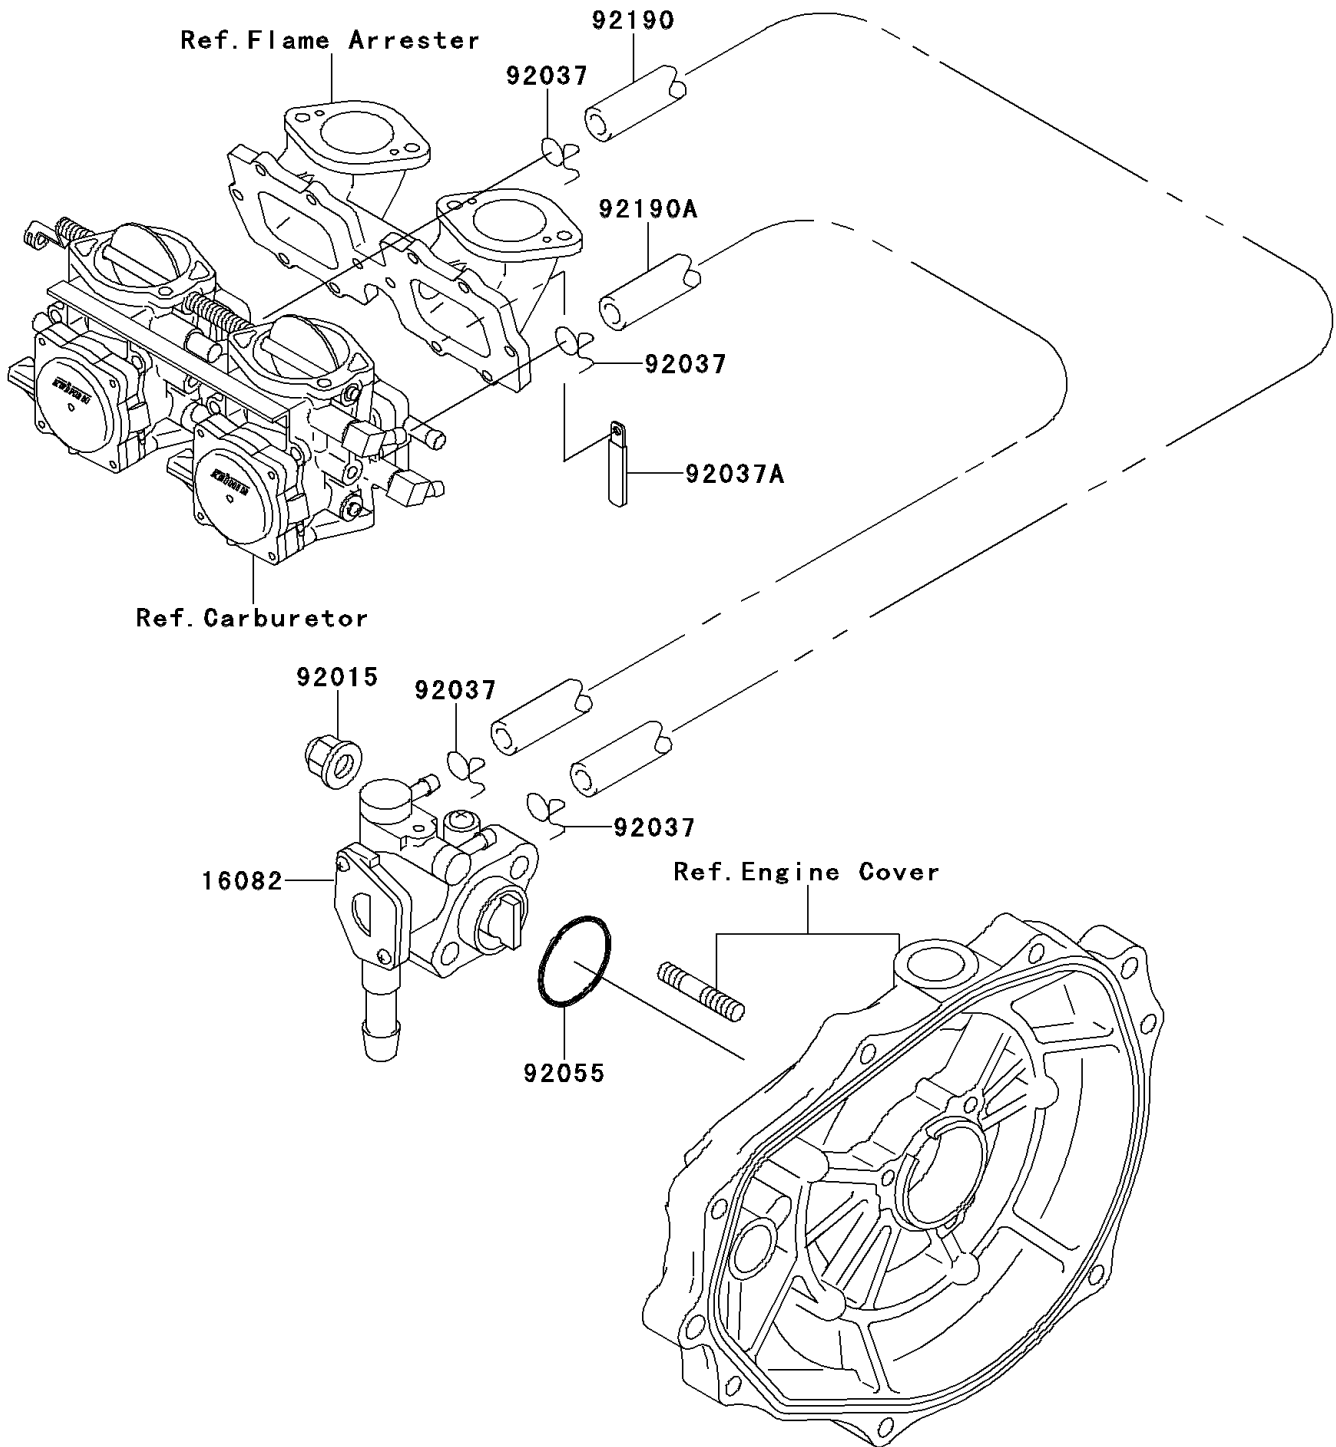

1997 750 ZXi PARTS DIAGRAM

Oil Pump

E1710

1997 750 ZXi PARTS LIST

Oil Pump

ITEM NAME	PART NUMBER	QUANTITY
PUMP-ASSY-OIL (Ref # 16082)	16082-3718	1
NUT,CAP,6MM (Ref # 92015)	92015-1385	2
CLAMP (Ref # 92037)	92037-3722	4
CLAMP,L=100 (Ref # 92037A)	92037-3736	2
RING-O,19.5X1.5 (Ref # 92055)	92055-055	1
TUBE,3X6X420 (Ref # 92190)	92190-3945	1
TUBE,RR,CARBURETOR (Ref # 92190A)	92190-3967	1