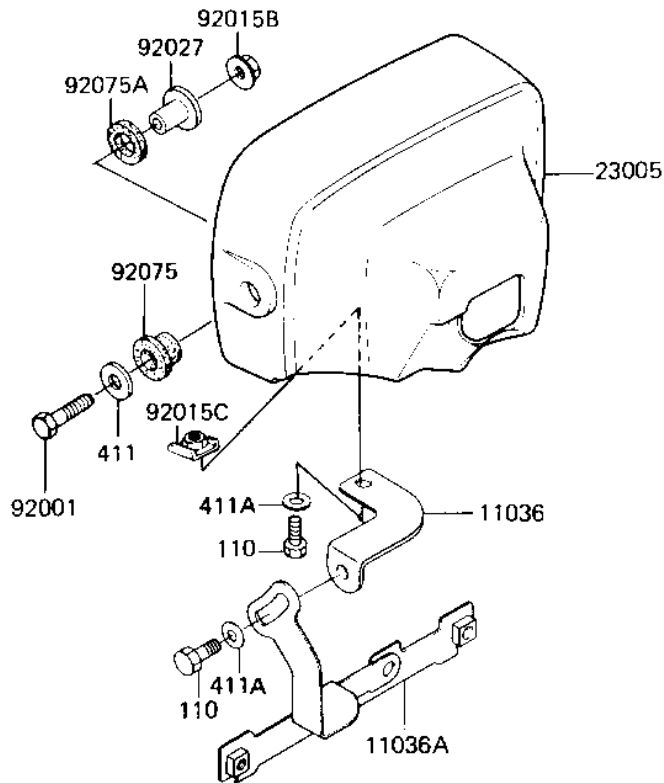

1983 KZ750-L3 PARTS DIAGRAM

HEADLIGHT

F2710-0150

1983 KZ750-L3 PARTS LIST

HEADLIGHT

ITEM NAME	PART NUMBER	QUANTITY
BRACKET-A,HEAD LAMP,B (Ref # 11036)	11036-1354	1
BRACKET-A,HEAD LAMP B (Ref # 11036A)	11036-1413	1
HOLDER,HEAD LAMP SOCK (Ref # 13091)	13091-1036	1
LAMP-HEAD (Ref # 23004)	23004-1075	1
BODY-COMP-HEAD LAMP,F (Ref # 23005)	23005-1024-21	1
RIM,HEAD LAMP (Ref # 23006)	23006-1005	1
LENS-COMP (Ref # 23007)	23007-1041	1
COVER,HEAD LAMP SOCKE (Ref # 49016)	49016-1023	1
BOLT 8X38 (Ref # 92001)	92001-1405	2
SCREW-PAN HEAD,5X12 (Ref # 92009)	23019-023	2
SCREW,HEAD LAMP LENS (Ref # 92009A)	92009-1047	1
SCREW,5X16 (Ref # 92009B)	92009-1693	2
NUT,4MM (Ref # 92015)	23020-018	1
NUT,HEAD LAMP RIM FIT (Ref # 92015A)	23020-023	2
NUT,8M/M (Ref # 92015B)	92015-1014	2
NUT,HEAD LAMP BODY FT (Ref # 92015C)	92015-1050	1
WASHER (Ref # 92022)	23021-004	1
WASHER-PLAIN,5MM (Ref # 92022A)	23021-012	2
COLLAR,HEAD LAMP FITT (Ref # 92027)	92027-1131	2
COLLAR,HEAD LAMP,BLAC (Ref # 92027A)	92027-1503	2
BULB,12V-60/55W (Ref # 92069)	92069-1002	1
DAMPER,HEAD LAMP FITT (Ref # 92075)	92075-1109	2
DAMPER,HEAD LAMP FITT (Ref # 92075A)	92075-1110	2
SPRING,HEAD LAMP LENS (Ref # 92081)	92081-1103	1
BOLT, 6X14, BLACK (Ref # 110)	112C0614	2
WASHER,PLAIN,8MM (Ref # 411)	411D0800	2
WASHER PLAIN (Ref # 411A)	411F0600	2
WASHER-SPRING,5MM,BLA (Ref # 461)	461K0500	2