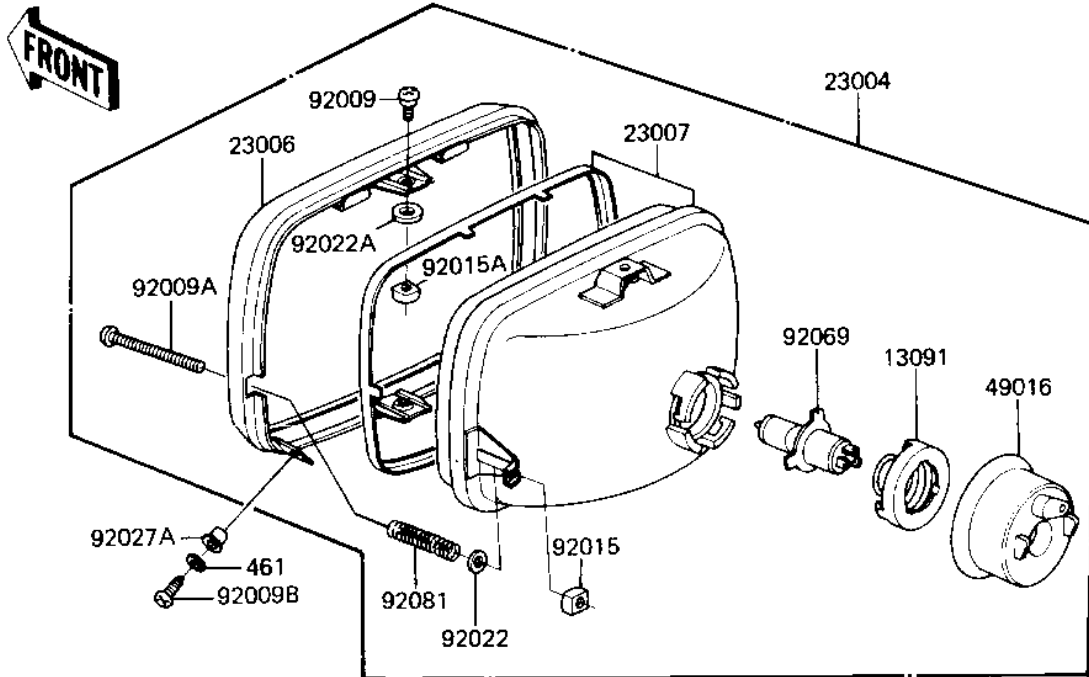

1983 KZ750-L3 PARTS DIAGRAM

HEADLIGHT

F2710-0150

1983 KZ750-L3 PARTS LIST

HEADLIGHT

ITEM NAME	PART NUMBER	QUANTITY
BRACKET-A,HEAD LAMP,B (Ref # 11036)	11036-1354	1
BRACKET-A,HEAD LAMP B (Ref # 11036A)	11036-1413	1
HOLDER,HEAD LAMP SOCK (Ref # 13091)	13091-1036	1
LAMP-HEAD (Ref # 23004)	23004-1075	1
BODY-COMP-HEAD LAMP,F (Ref # 23005)	23005-1024-21	1
RIM,HEAD LAMP (Ref # 23006)	23006-1005	1
LENS-COMP (Ref # 23007)	23007-1041	1
COVER,HEAD LAMP SOCKE (Ref # 49016)	49016-1023	1
BOLT 8X38 (Ref # 92001)	92001-1405	2
SCREW-PAN HEAD,5X12 (Ref # 92009)	23019-023	2
SCREW,HEAD LAMP LENS (Ref # 92009A)	92009-1047	1
SCREW,5X16 (Ref # 92009B)	92009-1693	2
NUT,4MM (Ref # 92015)	23020-018	1
NUT,HEAD LAMP RIM FIT (Ref # 92015A)	23020-023	2
NUT,8M/M (Ref # 92015B)	92015-1014	2
NUT,HEAD LAMP BODY FT (Ref # 92015C)	92015-1050	1
WASHER (Ref # 92022)	23021-004	1
WASHER-PLAIN,5MM (Ref # 92022A)	23021-012	2
COLLAR,HEAD LAMP FITT (Ref # 92027)	92027-1131	2
COLLAR,HEAD LAMP,BLAC (Ref # 92027A)	92027-1503	2
BULB,12V-60/55W (Ref # 92069)	92069-1002	1
DAMPER,HEAD LAMP FITT (Ref # 92075)	92075-1109	2
DAMPER,HEAD LAMP FITT (Ref # 92075A)	92075-1110	2
SPRING,HEAD LAMP LENS (Ref # 92081)	92081-1103	1
BOLT, 6X14, BLACK (Ref # 110)	112C0614	2
WASHER,PLAIN,8MM (Ref # 411)	411D0800	2
WASHER PLAIN (Ref # 411A)	411F0600	2
WASHER-SPRING,5MM,BLA (Ref # 461)	461K0500	2