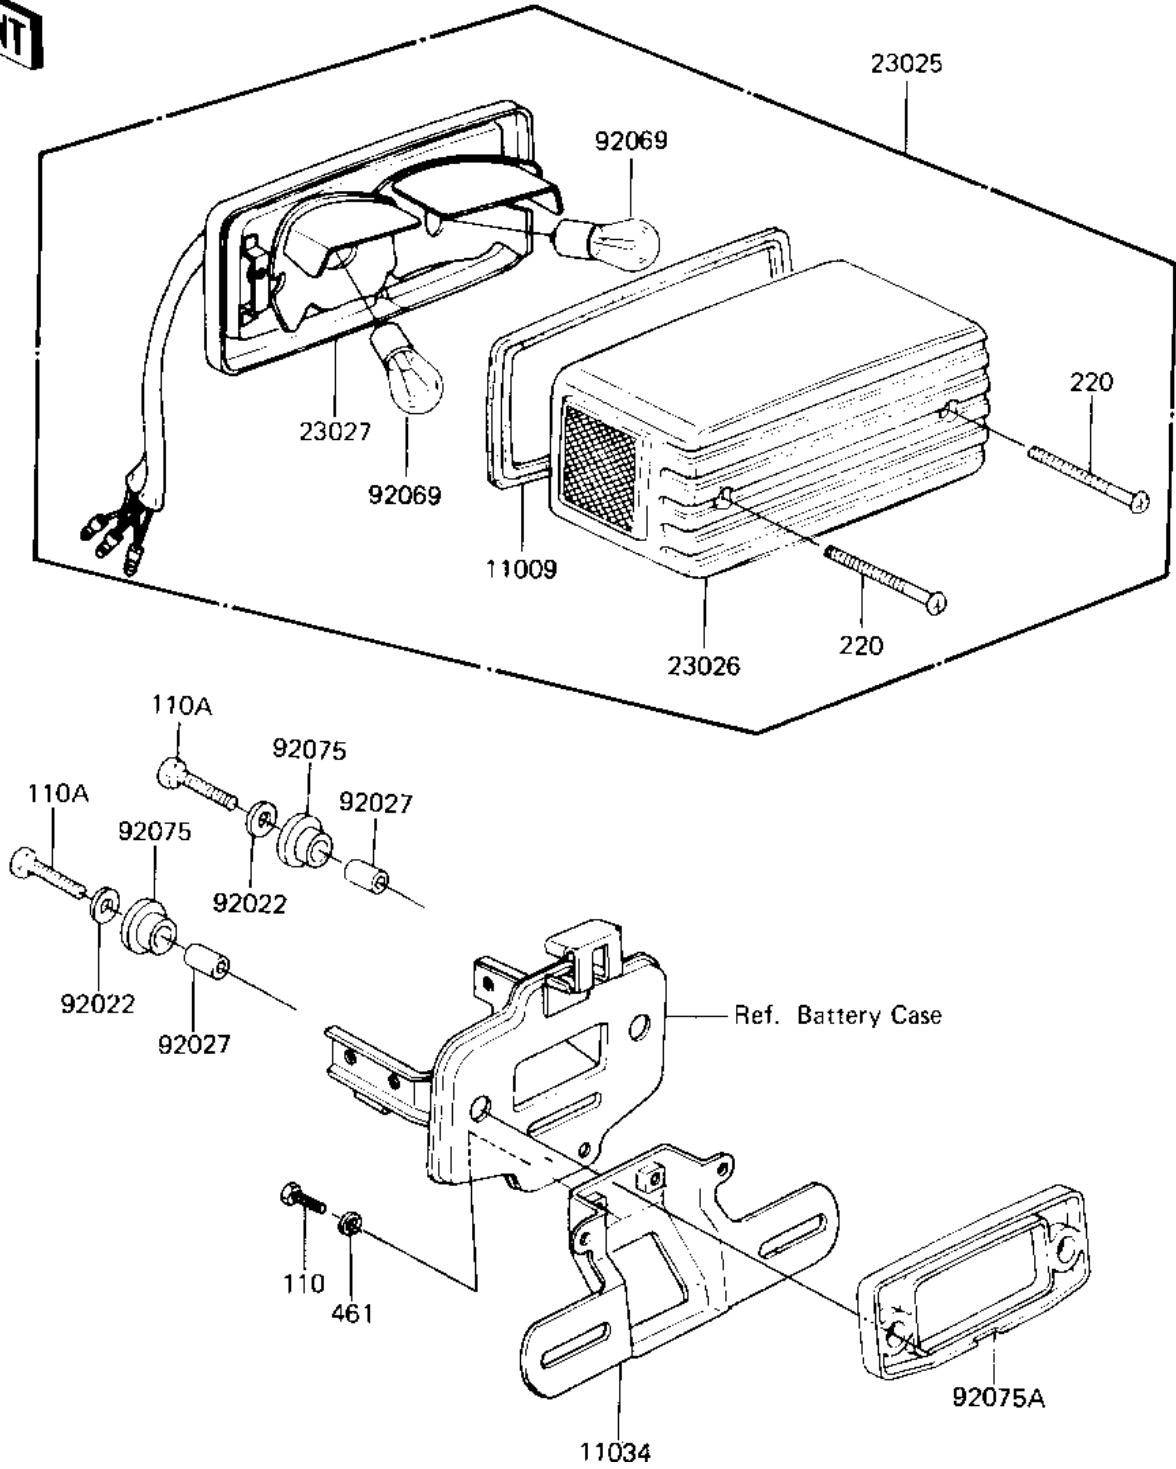

1983 KZ750-L3 PARTS DIAGRAM

TAILLIGHT

I-2720-0100

1983 KZ750-L3 PARTS LIST

TAILLIGHT

ITEM NAME	PART NUMBER	QUANTITY
GASKET,TAIL LAMP (Ref # 11009)	11009-1221	1
BRACKET (Ref # 11034)	11034-1922	1
LAMP-TAIL,BLACK (Ref # 23025)	23025-1038	1
LENS,TAIL LAMP (Ref # 23026)	23026-1021	1
BODY-COMP-TAIL LAMP,B (Ref # 23027)	23027-1025	1
WASHER 6.5X20X1.6T (Ref # 92022)	92022-125	2
COLLAR,6.8X10X17.6 (Ref # 92027)	92027-1316	2
BULB,12V 32/3CP (Ref # 92069)	92069-059	2
DAMPER RUBBER (Ref # 92075)	92075-1092	2
DAMPER (Ref # 92075A)	92075-1282	1
BOLT-UPSET,6X12 (Ref # 110)	112G0612	2
BOLT-UPSET (Ref # 110A)	112G0625	2
SCREW-PAN-CROS (Ref # 220)	220C0465	2
WASHER SPRING 6MM (Ref # 461)	461F0600	2