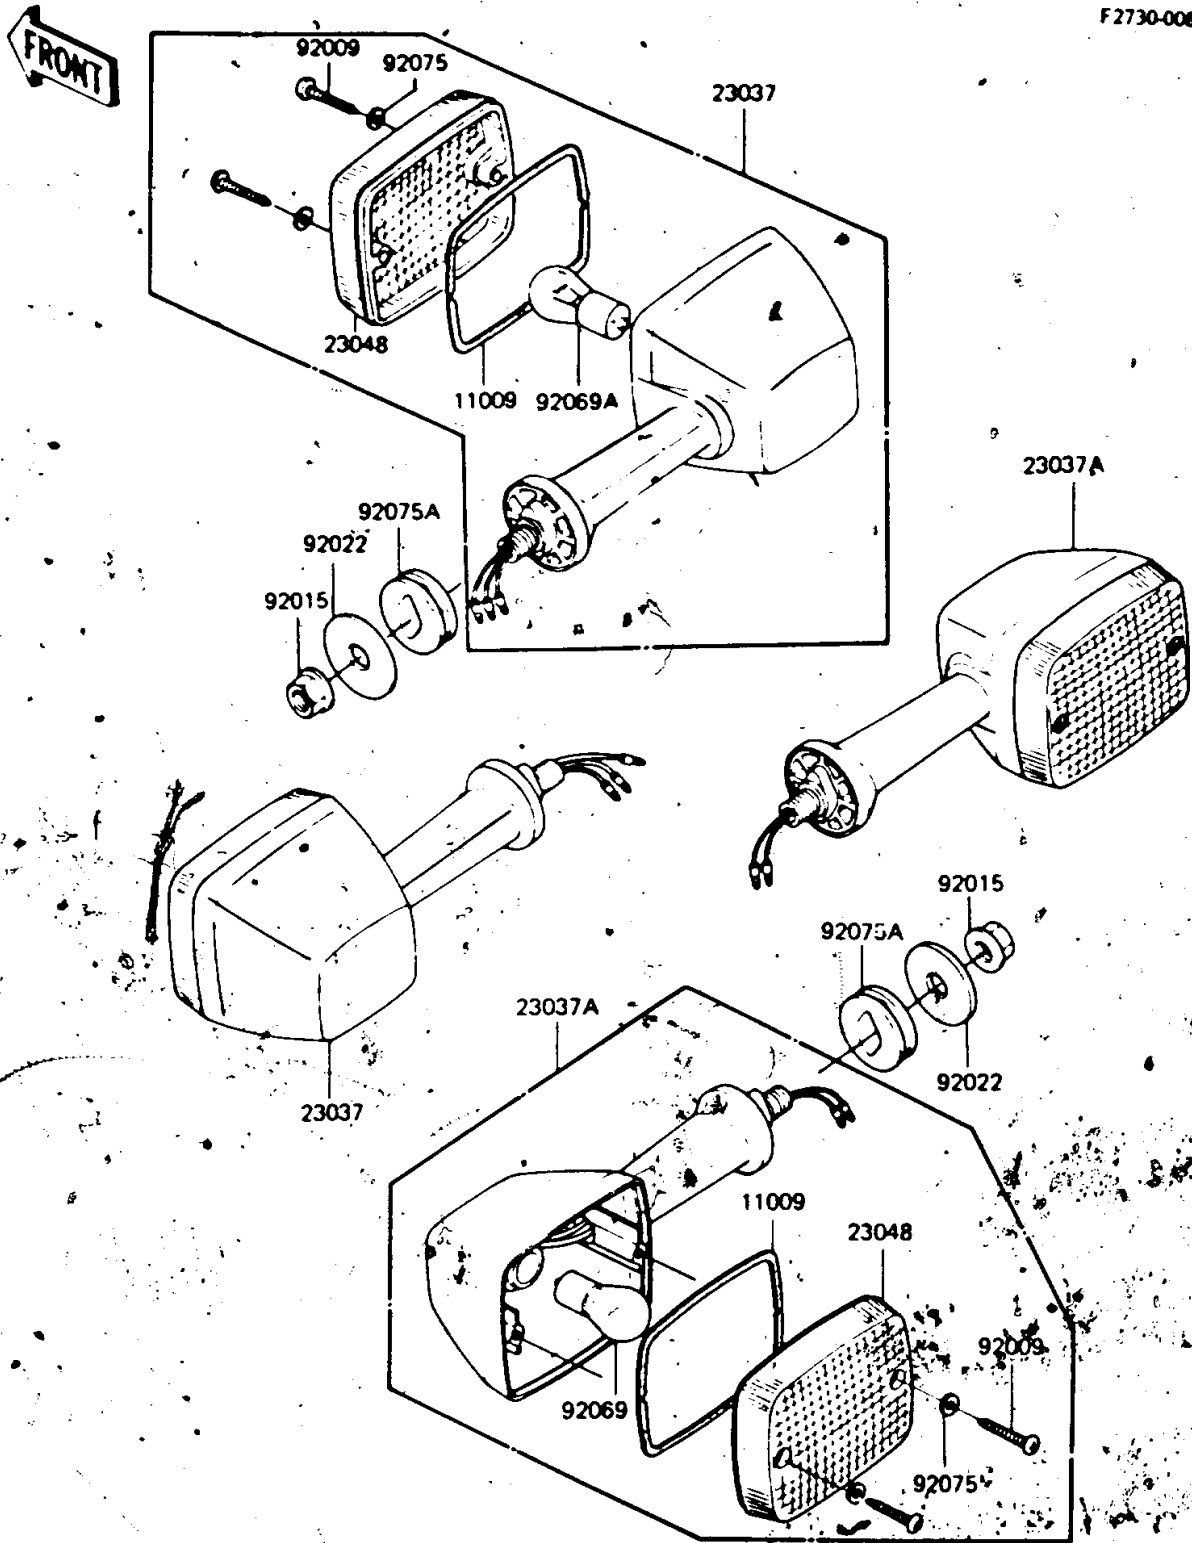

1983 KZ750-L3 PARTS DIAGRAM

TURN SIGNALS

F2730-0084

1983 KZ750-L3 PARTS LIST

TURN SIGNALS

ITEM NAME	PART NUMBER	QUANTITY
GASKET,SIGNAL LAMP (Ref # 11009)	11009-1150	4
LAMP-ASSY-SIGNAL,FR (Ref # 23037)	23037-1131	2
LAMP-ASSY-SIGNAL (Ref # 23037A)	23037-1104	2
LENS-SIGNAL LAMP (Ref # 23048)	23048-1019	4
SCREW,TAPPING,4X25 (Ref # 92009)	92009-1069	8
NUT,FLANGED,10MM (Ref # 92015)	92015-1428	4
WASHER,10.5X37X1.6 (Ref # 92022)	92022-1246	4
BULB 12V 32CP (Ref # 92069)	92069-055	2
BULB,12V 23/8W (Ref # 92069A)	92069-060	2
WASHER-PLAIN,4MM (Ref # 92075)	23058-002	8
DAMPER,SIGNAL LAMP (Ref # 92075A)	92075-1391	4