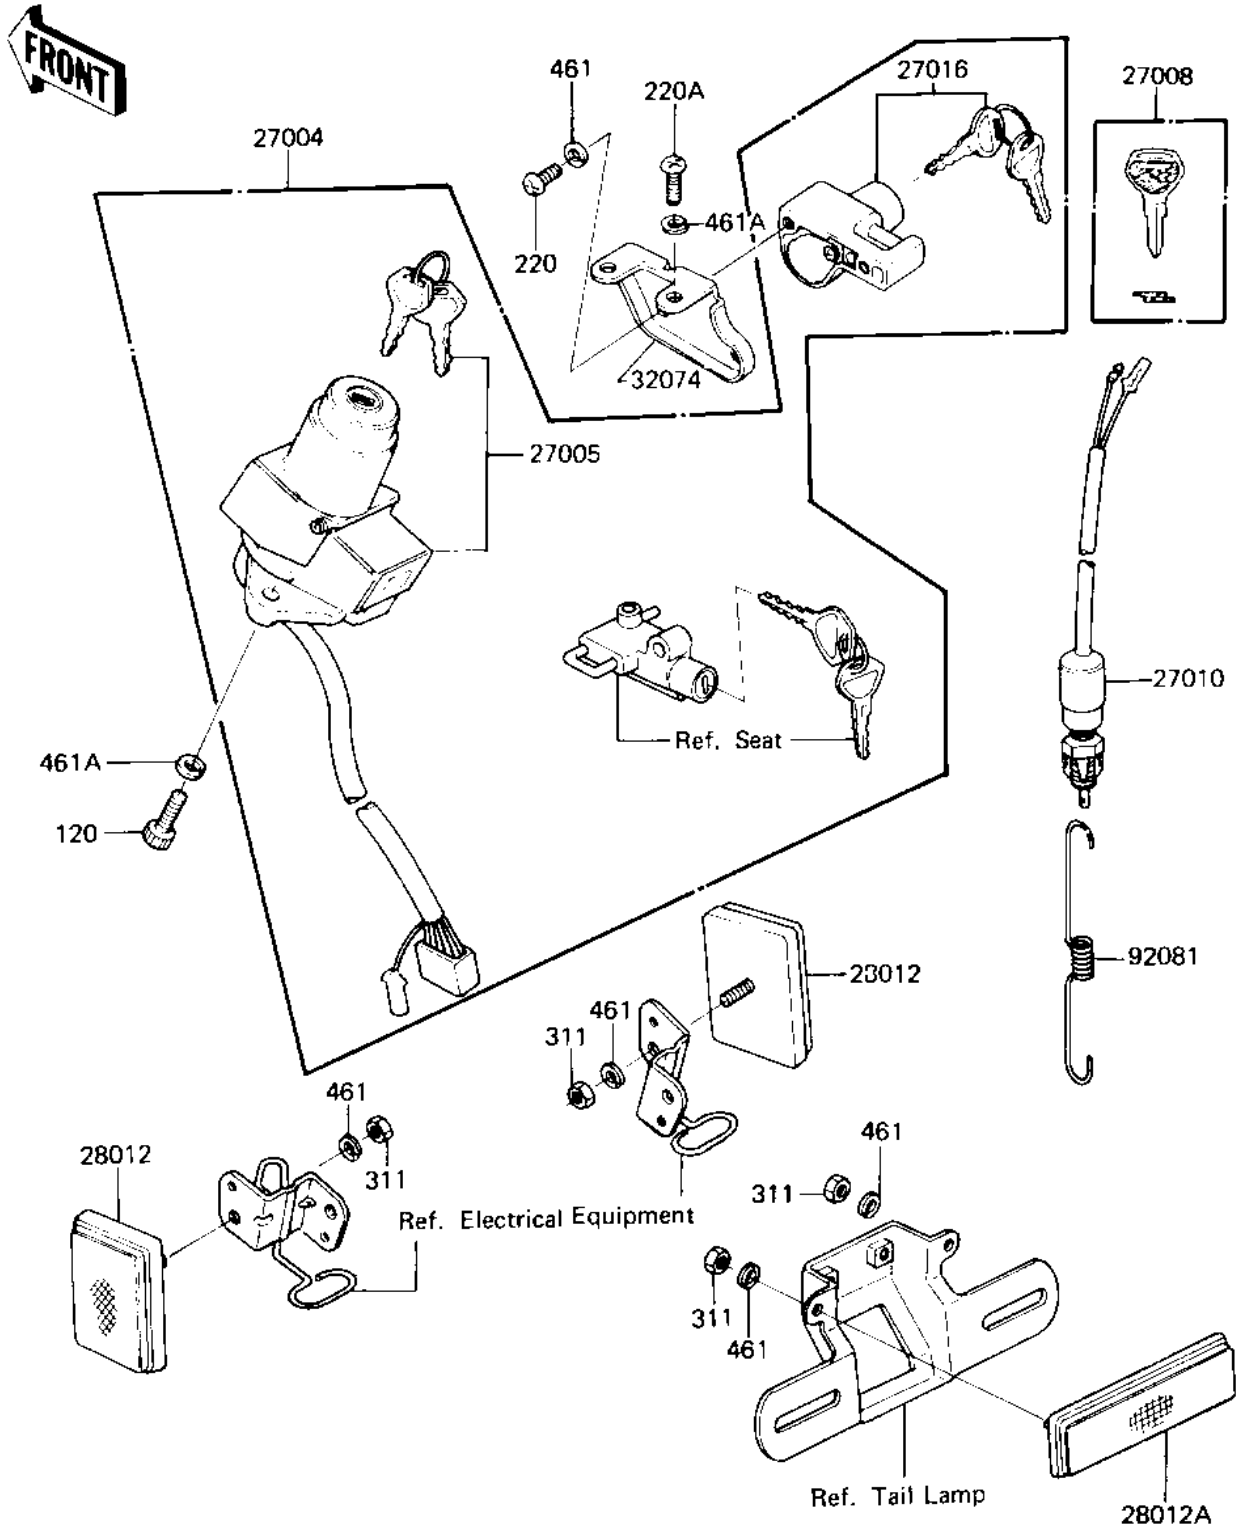

1983 KZ750-L3 PARTS DIAGRAM

IGNITION SWITCH/LOCKS/REFLECTORS

F2770-0163

1983 KZ750-L3 PARTS LIST

IGNITION SWITCH/LOCKS/REFLECTORS

ITEM NAME	PART NUMBER	QUANTITY
SWITCH-ASSY,ALL (Ref # 27004)	27004-5205	1
SWITCH-ASSY-IGNITION (Ref # 27005)	27005-5024	1
KEY-LOCK,BLANK (Ref # 27008)	27008-1103	1
SWITCH,BRAKE LAMP (Ref # 27010)	27010-1019	1
LOCK ASSY,HELMET (Ref # 27016)	27016-5038	1
REFLECTOR,REFLEX(FRON (Ref # 28012)	28012-1003	2
REFLECTOR,REAR REFLEX (Ref # 28012A)	28012-1005	2
BRACKET-LOCK,HELMET,B (Ref # 32074)	32074-1035	1
SPRING-BRAKE LAMP SW (Ref # 92081)	27011-011	1
BOLT-SOCKET,6X16,BLAC (Ref # 120)	120S0616	2
SCREW PAN HEAD 5X8 (Ref # 220)	220B0508	2
SCREW PAN HEAD 6X12 (Ref # 220A)	220B0612	2
NUT,5MM (Ref # 311)	311B0500	4
WASHER SPRING 5MM (Ref # 461)	461F0500	6
WASHER SPRING 6MM (Ref # 461A)	461F0600	4