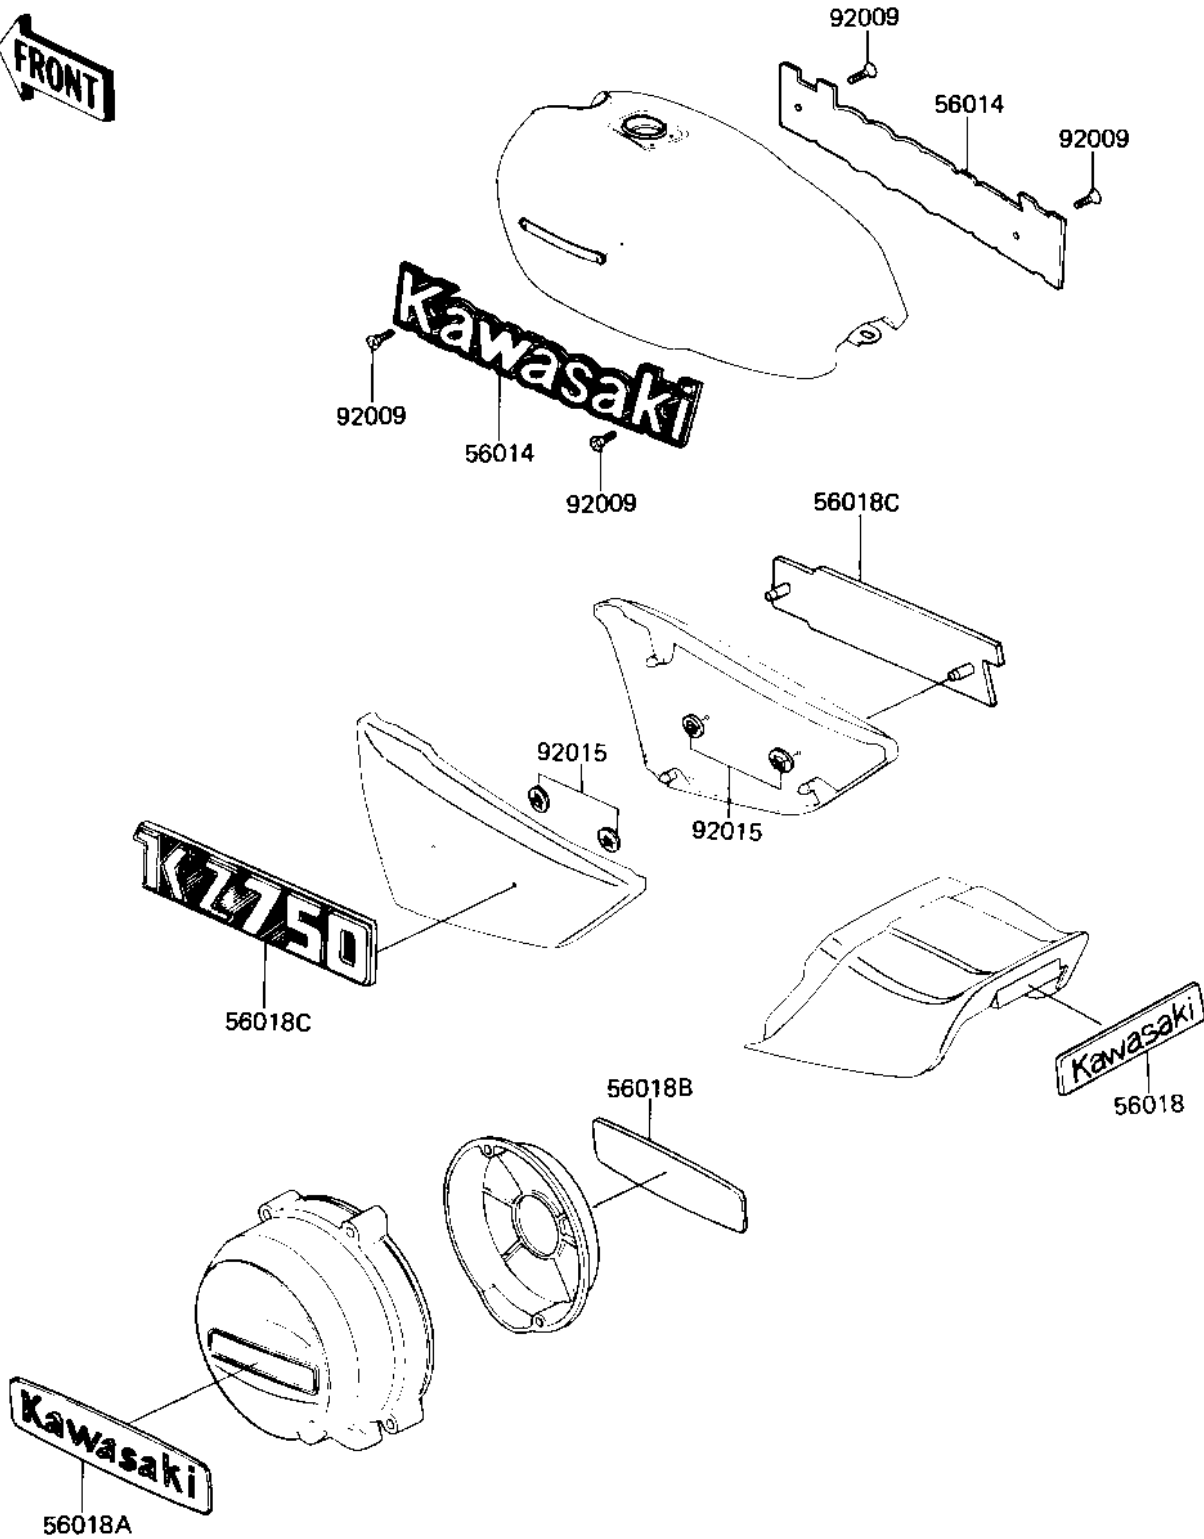

1983 KZ750-L3 PARTS DIAGRAM

LABELS

F2860-0167

1983 KZ750-L3 PARTS LIST

LABELS

ITEM NAME	PART NUMBER	QUANTITY
EMBLEM,FUEL TANK (Ref # 56014)	56014-1043	2
MARK,SEAT COVER (Ref # 56018)	56018-1208	1
MARK,GENERATOR COVER (Ref # 56018A)	56018-1291	1
MARK,GOVERNOR CAP (Ref # 56018B)	56018-1292	1
MARK,SIDE COVER (Ref # 56018C)	56018-1356	2
SCREW-CSK-CROS (Ref # 92009)	221C0306	4
NUT,LOCK,3MM (Ref # 92015)	92018-005	4