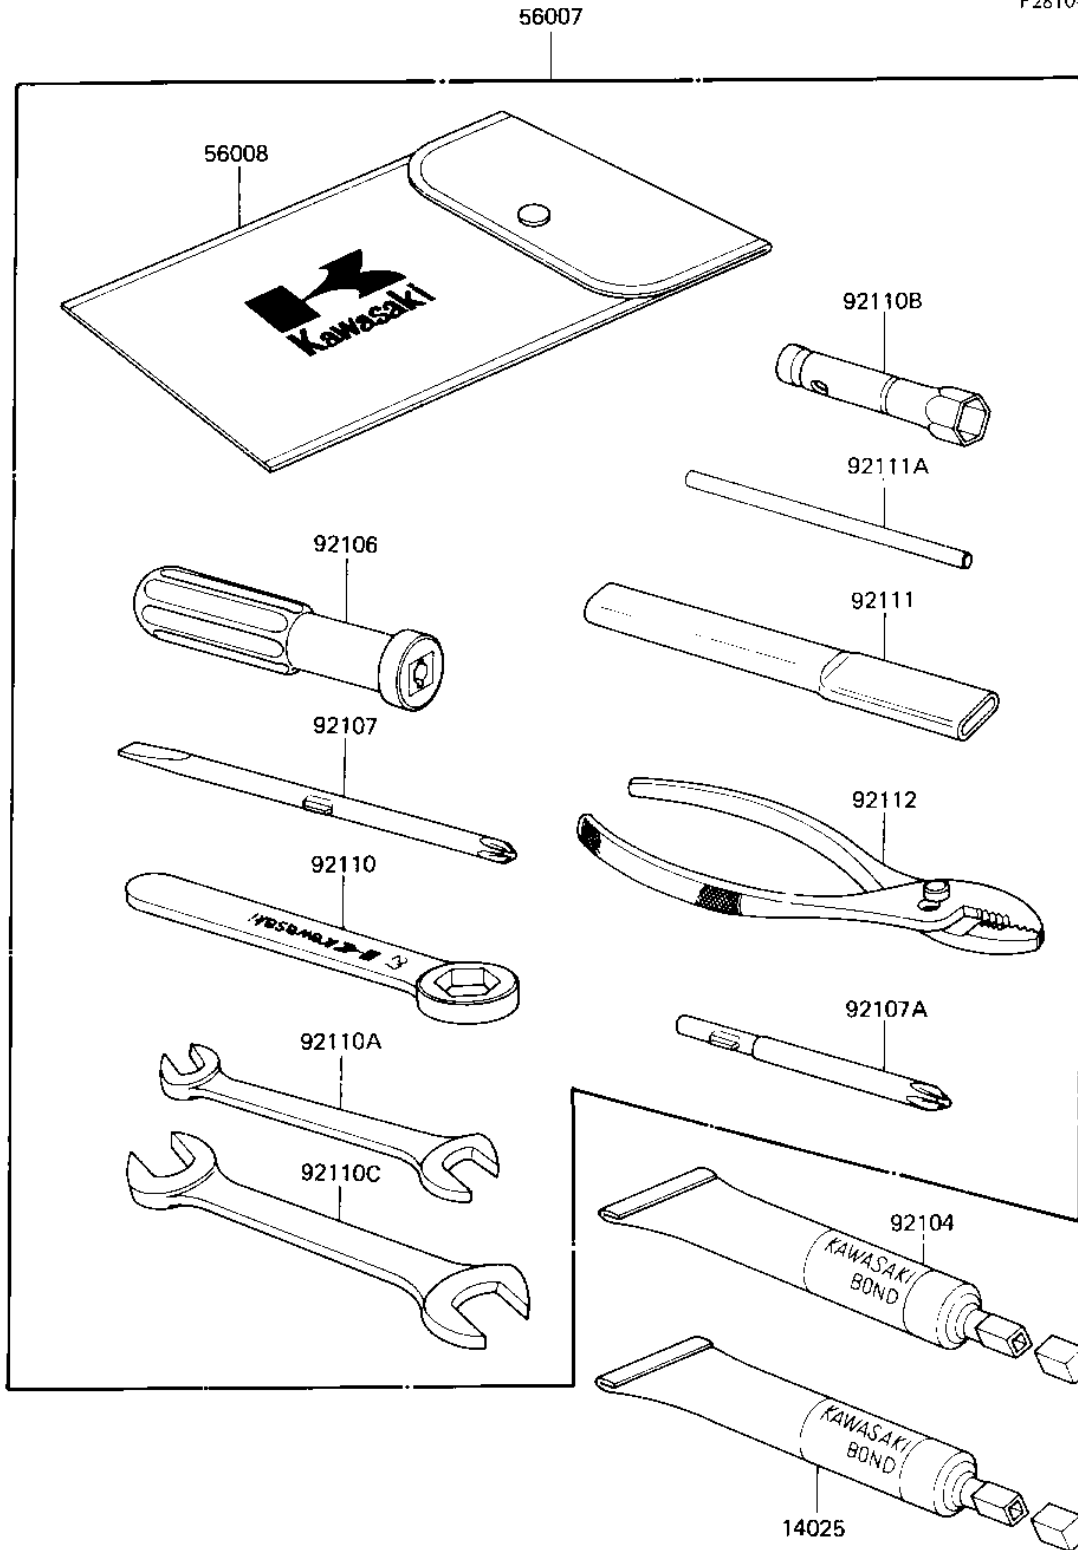

# 1983 KZ750-L3 PARTS DIAGRAM

OWNER TOOLS

F2810-0092

# 1983 KZ750-L3 PARTS LIST

## OWNER TOOLS

ITEM NAME	PART NUMBER	QUANTITY
BOND,#10 (Ref # 14025)	56019-120	1
TOOLKIT (Ref # 56007)	56007-1284	1
BAG,TOOLKIT (Ref # 56008)	56008-1019	1
LIQUID GASKET (Ref # 92104)	92104-002	1
GRIP,SCREW DRIVER (Ref # 92106)	92106-1001	1
TOOL-DRIVER (Ref # 92107)	92107-1052	1
SCREW DRIVER #3 PHLIP (Ref # 92107A)	92107-005	1
TOOL-WRENCH,BOX END,2 (Ref # 92110)	92110-1147	1
TOOL-WRENCH,OPEN END (Ref # 92110A)	92110-1038	1
WRENCH,SPARK PLUG (Ref # 92110B)	92108-008	1
TOOL-WRENCH,OPEN END, (Ref # 92110C)	92110-1153	1
TOOL-WRENCH,OPEN END, (Ref # 92111)	92111-004	1
BAR,SPARK PLUG WRENCH (Ref # 92111A)	92111-005	1
PLIERS,160MM (Ref # 92112)	92112-003	1