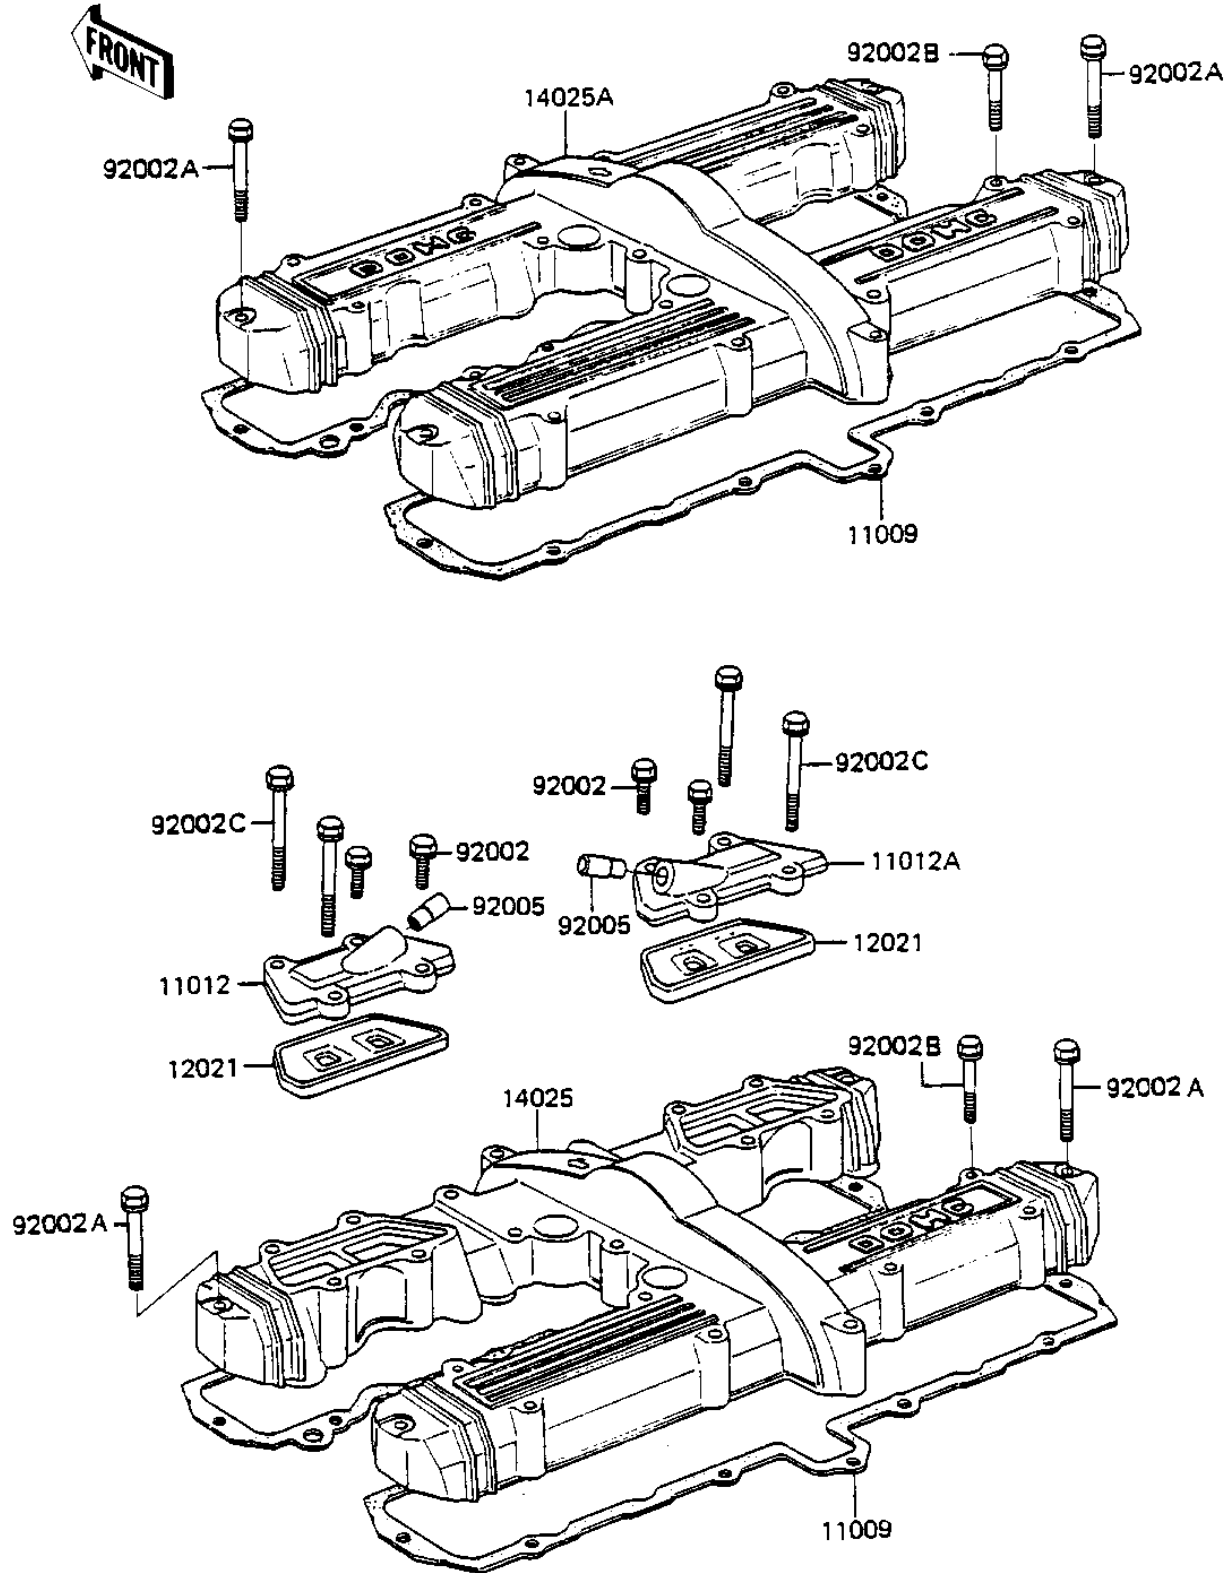

1984 GPz 750 PARTS DIAGRAM

CYLINDER HEAD COVER

E1112-0036

1984 GPz 750 PARTS LIST

CYLINDER HEAD COVER

ITEM NAME	PART NUMBER	QUANTITY
GASKET,CYLINDER HEAD (Ref # 11009)	11009-1274	1
CAP,REED VALVE,LH,BLA (Ref # 11012)	11012-1226	1
CAP,REED VALVE,RH,BLA (Ref # 11012A)	11012-1227	1
VALVE ASSY REED (Ref # 12021)	12021-1003	2
COVER,CYLINDER HEAD,B (Ref # 14025)	14025-1432	1
COVER,CYLINDER HEAD,B (Ref # 14025A)	14025-1433	1
BOLT,6X20 (Ref # 92002)	92001-1947	4
BOLT,6X45 (Ref # 92002A)	92002-1069	4
BOLT,6X40 (Ref # 92002B)	92002-1080	16
BOLT,6X40 (Ref # 92002B)	92002-1080	20
BOLT,6X65 (Ref # 92002C)	92002-1140	4
FITTING, REED VALVE (Ref # 92005)	92005-1006	2