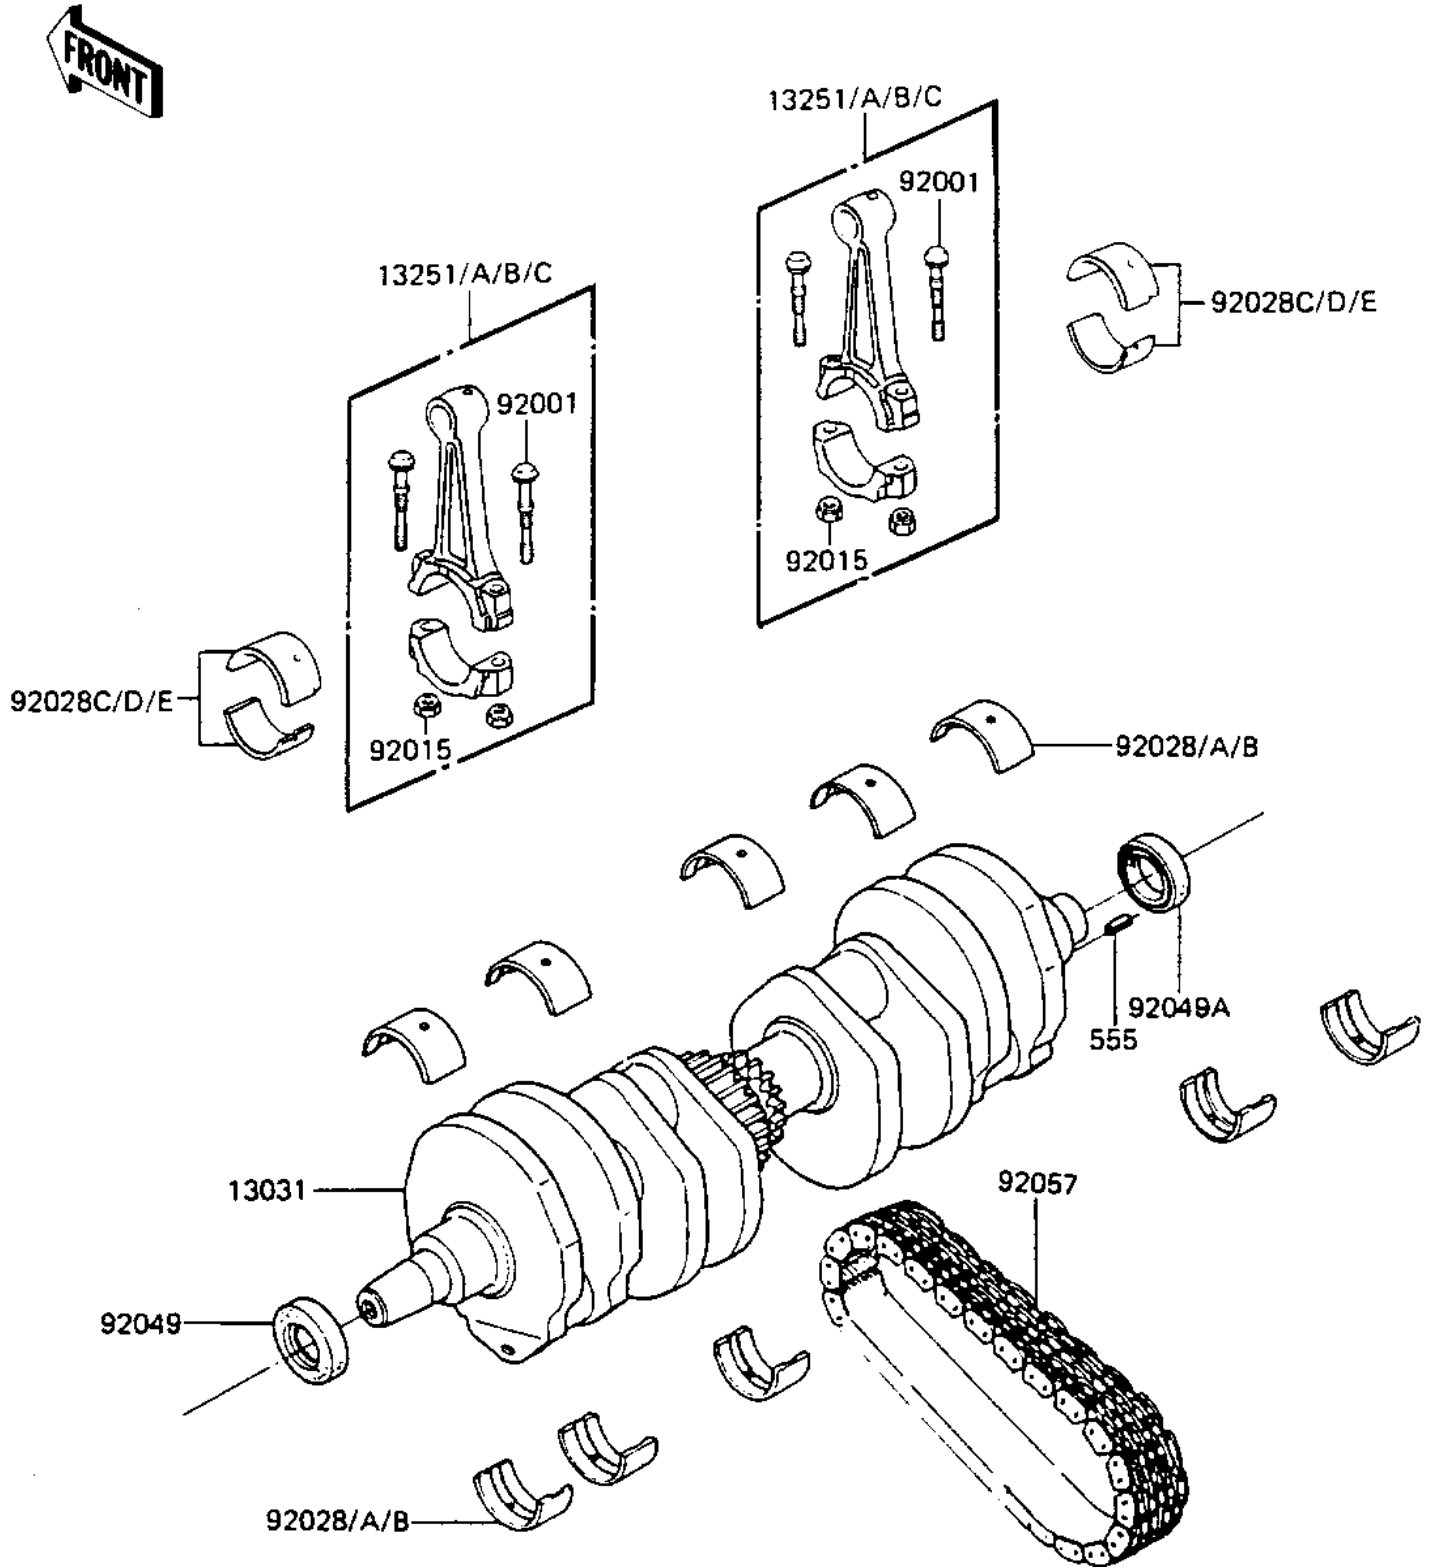

1983 GPz 750 PARTS DIAGRAM

CRANKSHAFT

E1321-0057

1983 GPz 750 PARTS LIST

CRANKSHAFT

ITEM NAME	PART NUMBER	QUANTITY
CRANKSHAFT-COMP (Ref # 13031)	13031-1314	1
CONNECTING ROD ASSY,J (Ref # 13251)	13251-1007-JJ	4
CONNECTING ROD ASSY,J (Ref # 13251A)	13251-1007-JJ	4
CONNECTING ROD ASSY,J (Ref # 13251B)	13251-1007-JJ	4
CONNECTING ROD ASSY,K (Ref # 13251C)	13251-1007-KK	4
BOLT,CONNECTING ROD,8 (Ref # 92001)	92001-1887	8
NUT,FLANGED,8MM (Ref # 92015)	92015-1311	8
BUSHING,CRANKSHAFT (Ref # 92028)	92028-1100	10
BUSHING,CRANKSHAFT (Ref # 92028A)	92028-1101	10
BUSHING,CRANKSHAFT (Ref # 92028B)	92028-1102	10
BUSHING,CONNECTING RO (Ref # 92028C)	92028-1203	8
BUSHING,CONNECTING RO (Ref # 92028D)	92028-1203	8
BUSHING,CONNECTING RO (Ref # 92028E)	92028-1205	8
SEAL-OIL,HSCY25X39X7 (Ref # 92049)	92049-1090	1
OIL SEAL,HSCY25397 (Ref # 92049A)	92050-081	1
CHAIN,PRIMARY 52L (Ref # 92057)	13122-007	1
PIN-SPRING,4X8 (Ref # 555)	555A0408	1