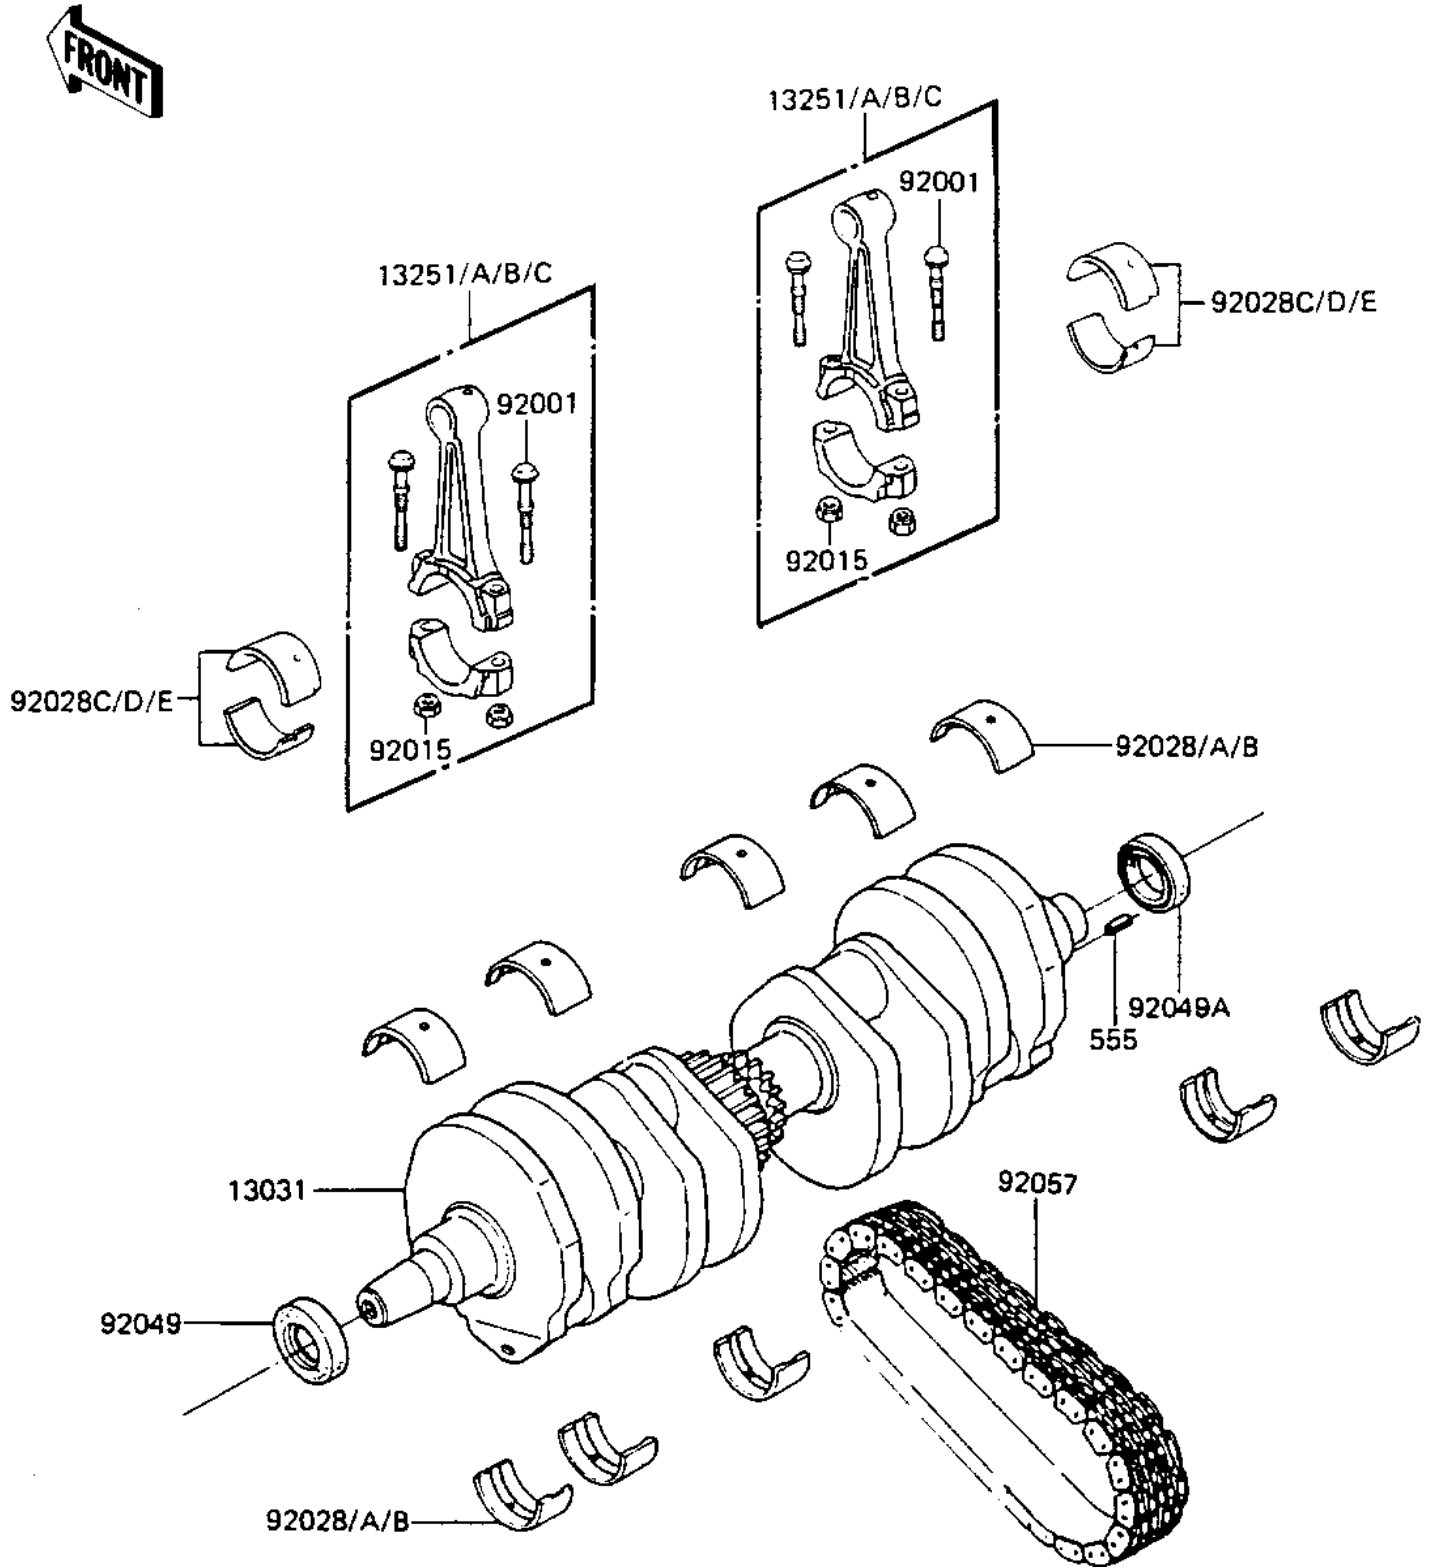

1984 GPz 750 PARTS DIAGRAM

CRANKSHAFT

E1321-0057

1984 GPz 750 PARTS LIST

CRANKSHAFT

ITEM NAME	PART NUMBER	QUANTITY
CRANKSHAFT-COMP (Ref # 13031)	13031-1314	1
CONNECTING ROD ASSY,J (Ref # 13251)	13251-1007-JJ	4
CONNECTING ROD ASSY,J (Ref # 13251A)	13251-1007-JJ	4
CONNECTING ROD ASSY,J (Ref # 13251B)	13251-1007-JJ	4
CONNECTING ROD ASSY,K (Ref # 13251C)	13251-1007-KK	4
BOLT,CONNECTING ROD,8 (Ref # 92001)	92001-1887	8
NUT,FLANGED,8MM (Ref # 92015)	92015-1311	8
BUSHING,CRANKSHAFT (Ref # 92028)	92028-1100	10
BUSHING,CRANKSHAFT (Ref # 92028A)	92028-1101	10
BUSHING,CRANKSHAFT (Ref # 92028B)	92028-1102	10
BUSHING,CONNECTING RO (Ref # 92028C)	92028-1203	8
BUSHING,CONNECTING RO (Ref # 92028D)	92028-1203	8
BUSHING,CONNECTING RO (Ref # 92028E)	92028-1205	8
SEAL-OIL,HSCY25X39X7 (Ref # 92049)	92049-1090	1
OIL SEAL,HSCY25397 (Ref # 92049A)	92050-081	1
CHAIN,PRIMARY 52L (Ref # 92057)	13122-007	1
PIN-SPRING,4X8 (Ref # 555)	555A0408	1