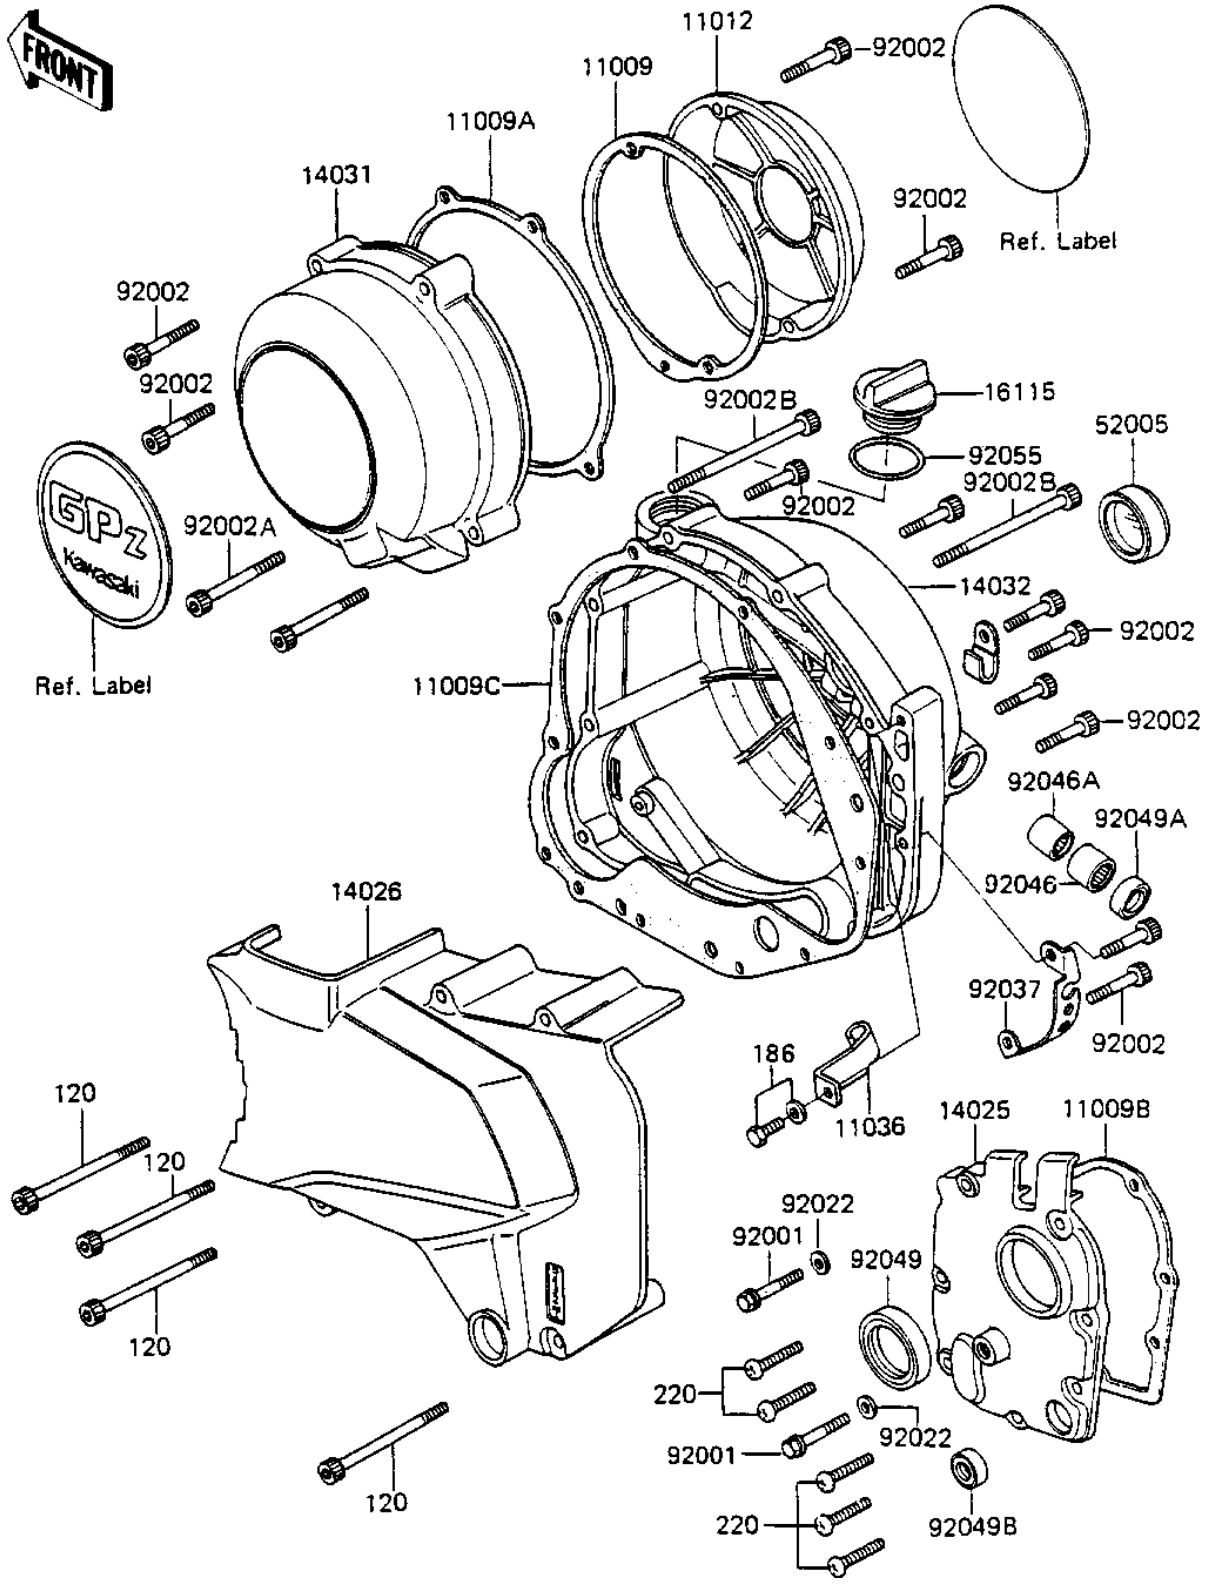

1984 GPz 750 PARTS DIAGRAM

ENGINE COVERS

E1431-0123

1984 GPz 750 PARTS LIST

ENGINE COVERS

ITEM NAME	PART NUMBER	QUANTITY
GASKET,PULSING COIL C (Ref # 11009)	11060-1053	1
GASKET,GENERATOR COVE (Ref # 11009A)	11009-1987	1
GASKET,TRANSMISSION C (Ref # 11009B)	11009-1985	1
GASKET,R.H.ENG COVER (Ref # 11009C)	14046-035	1
CAP,PULSING COIL,BLAC (Ref # 11012)	11012-1287	1
BRACKET-A,CLUTCH CABL (Ref # 11036)	11036-1832	1
COVER,MISSION (Ref # 14025)	14025-1605	1
COVER-CHAIN,BLACK (Ref # 14026)	14026-1084	1
COVER-GENERATOR,BLACK (Ref # 14031)	14031-1115	1
COVER-CLUTCH,BLACK (Ref # 14032)	14032-1109	1
CAP-OIL FILLER (Ref # 16115)	16115-1009	1
GAUGE,OIL LEVEL (Ref # 52005)	52005-1017	1
BOLT,HEX HEAD,6X35 (Ref # 92001)	92001-164	2
BOLT,6X30 (Ref # 92002)	92002-1095	12
BOLT-SOCKET,6X40 (Ref # 92002A)	120S0640	2
BOLT,SOCKET,6X80 (Ref # 92002B)	92002-1144	2
BOLT,SOCKET,6X80 (Ref # 92022)	92002-1144	2
CLAMP,TUBE&HARNESS (Ref # 92037)	92037-1414	1
BEARING,NEEDLE,HK1210 (Ref # 92046)	92046-1010	1
BEARING-NEEDLE,HK0910 (Ref # 92046A)	92046-1060	1
OIL SEAL SC325210 (Ref # 92049)	92050-024	1
SEAL-OIL (Ref # 92049A)	92049-1271	1
OIL SEAL,TB13225.5 (Ref # 92049B)	92051-005	1
"O" RING,31MM (Ref # 92055)	92055-049	1
BOLT-SOCKET,6X70,BLAC (Ref # 120)	120S0670	4
BOLT-UPSET-WP (Ref # 186)	186C0612	1
SCREW PAN HEAD 6X20 (Ref # 220)	220B0620	5