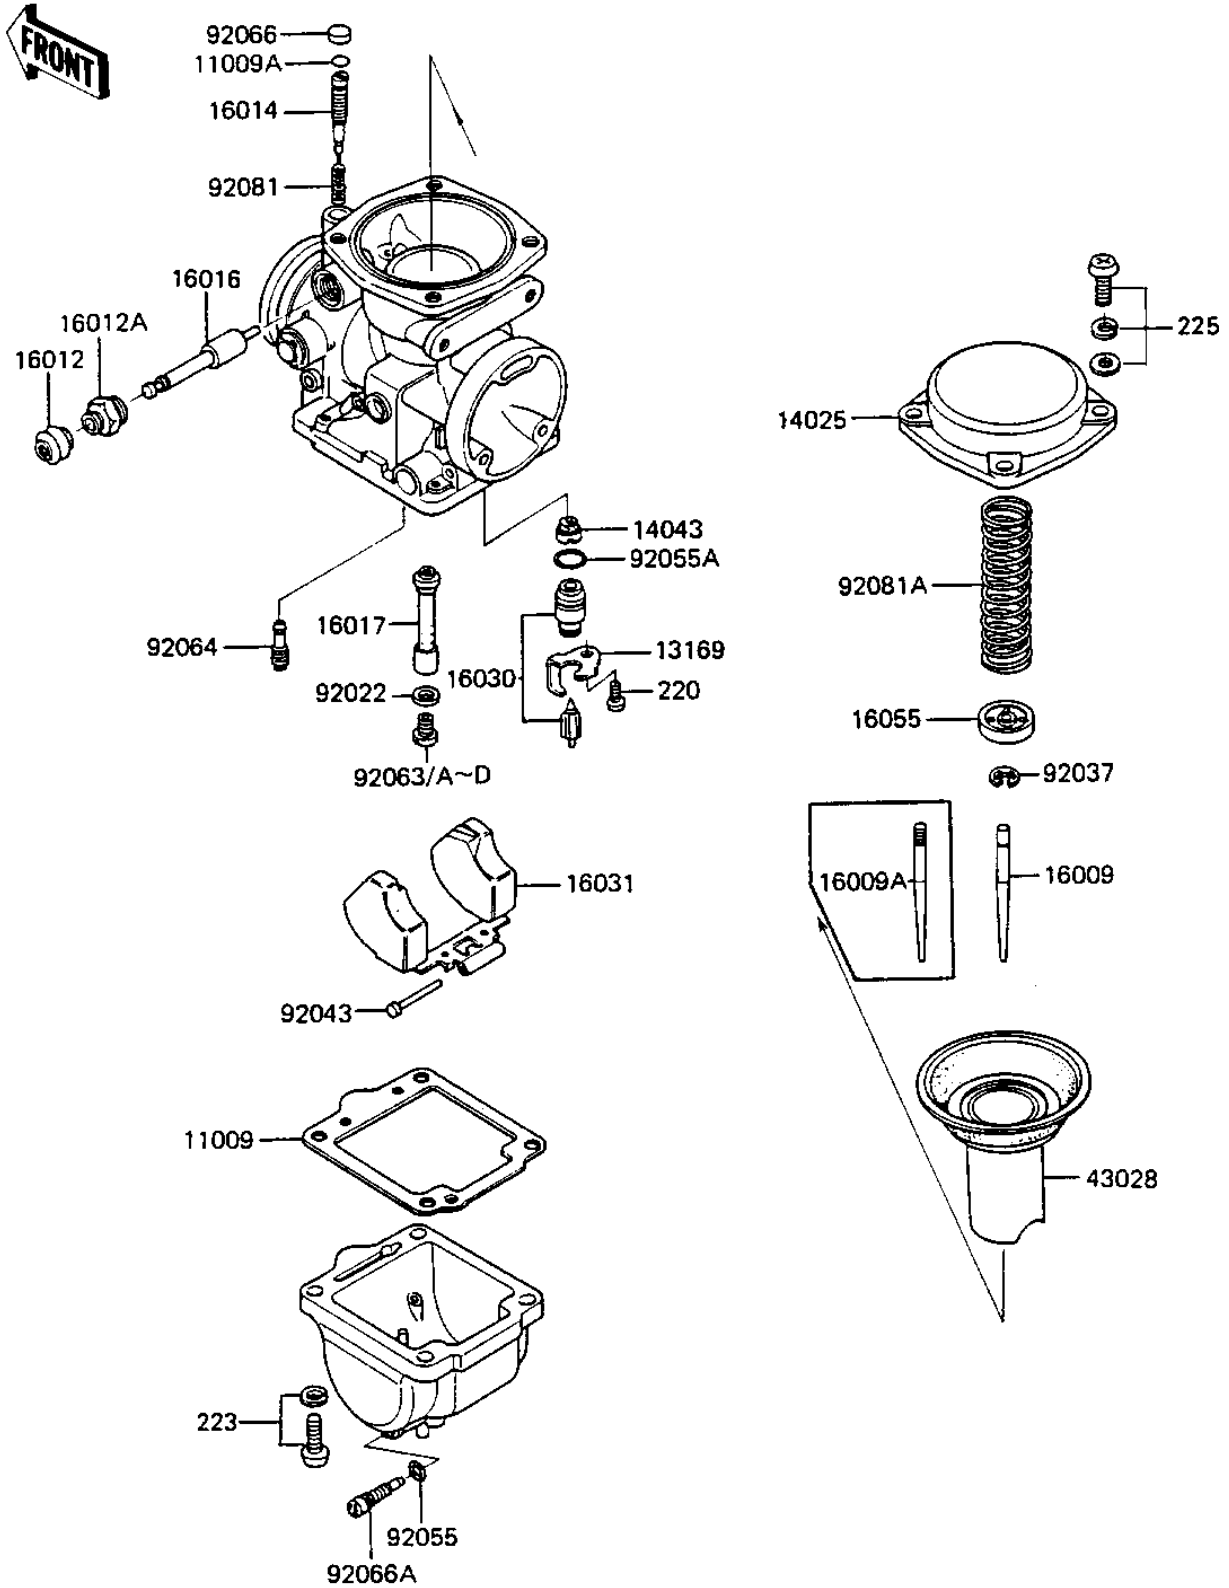

# 1984 GPz 750 PARTS DIAGRAM

## CARBURETOR PARTS

E1612-0078

## CARBURETOR PARTS

ITEM NAME	PART NUMBER	QUANTITY
GASKET,FLOAT CHAMBER (Ref # 11009)	11009-1241	4
"O" RING (Ref # 11009A)	16038-022	4
PLATE (Ref # 13169)	13169-1482	4
COVER,MIXING CHAMBER (Ref # 14025)	14025-1603	4
FILTER,FLOAT VALVE (Ref # 14043)	14043-1010	4
NEEDLE-JET,4BC6 (Ref # 16009)	16009-1204	4
NEEDLE-JET,4BC7 (Canada) (Ref # 16009A)	16009-1205	4
CAP-STARTER PLUNGER (Ref # 16012)	16012-1010	4
CAP-STARTER PLUNGER (Ref # 16012A)	16012-1011	4
SCREW-PILOT AIR (Ref # 16014)	16014-1014	4
PLUNGER (Ref # 16016)	16016-1019	4
JET-NEEDLE,Y-8 (Ref # 16017)	16017-1138	4
VALVE-FLOAT (Ref # 16030)	16030-1016	4
FLOAT (Ref # 16031)	16031-1013	4
PLATE,NEEDLE (Ref # 16055)	16055-010	4
DIAPHRAGM,VALVE (Ref # 43028)	43028-1037	4
WASHER MAIN JET (Ref # 92022)	16034-001	4
CIRCLIP (Ref # 92037)	16008-014	4
PIN,FLOAT (Ref # 92043)	16032-008	4
"O" RING (Ref # 92055)	92055-044	4
"O" RING (Ref # 92055A)	92055-1105	4
MAIN JET,#110R (Ref # 92063)	92063-1038	4
JET-MAIN,#A107.5R (Ref # 92063A)	92063-1041	4
MAIN JET,#A105R (Ref # 92063B)	92063-1042	4
MAIN JET,A115 (Ref # 92063C)	92063-1109	4
JET-MAIN,#A112.5 (Ref # 92063D)	92063-1110	4
JET-PILOT,#A37.5 (Ref # 92064)	92064-1036	4
PLUG,PILOT SCREW (Ref # 92066)	92066-1051	4
SCREW,DRAIN (Ref # 92066A)	92066-1064	4

## CARBURETOR PARTS

ITEM NAME	PART NUMBER	QUANTITY
SPRING,PILOT SCREW (Ref # 92081)	16022-016	4
SPRING,DIAPHRAGM VALV (Ref # 92081A)	92081-1603	4
SCREW PAN HEAD 4X6 (Ref # 220)	220B0406	4
SCREW-PAN-WS-CROS (Ref # 223)	223C0516	16
SCREW-PAN-WSP-CROS (Ref # 225)	225C0516	14