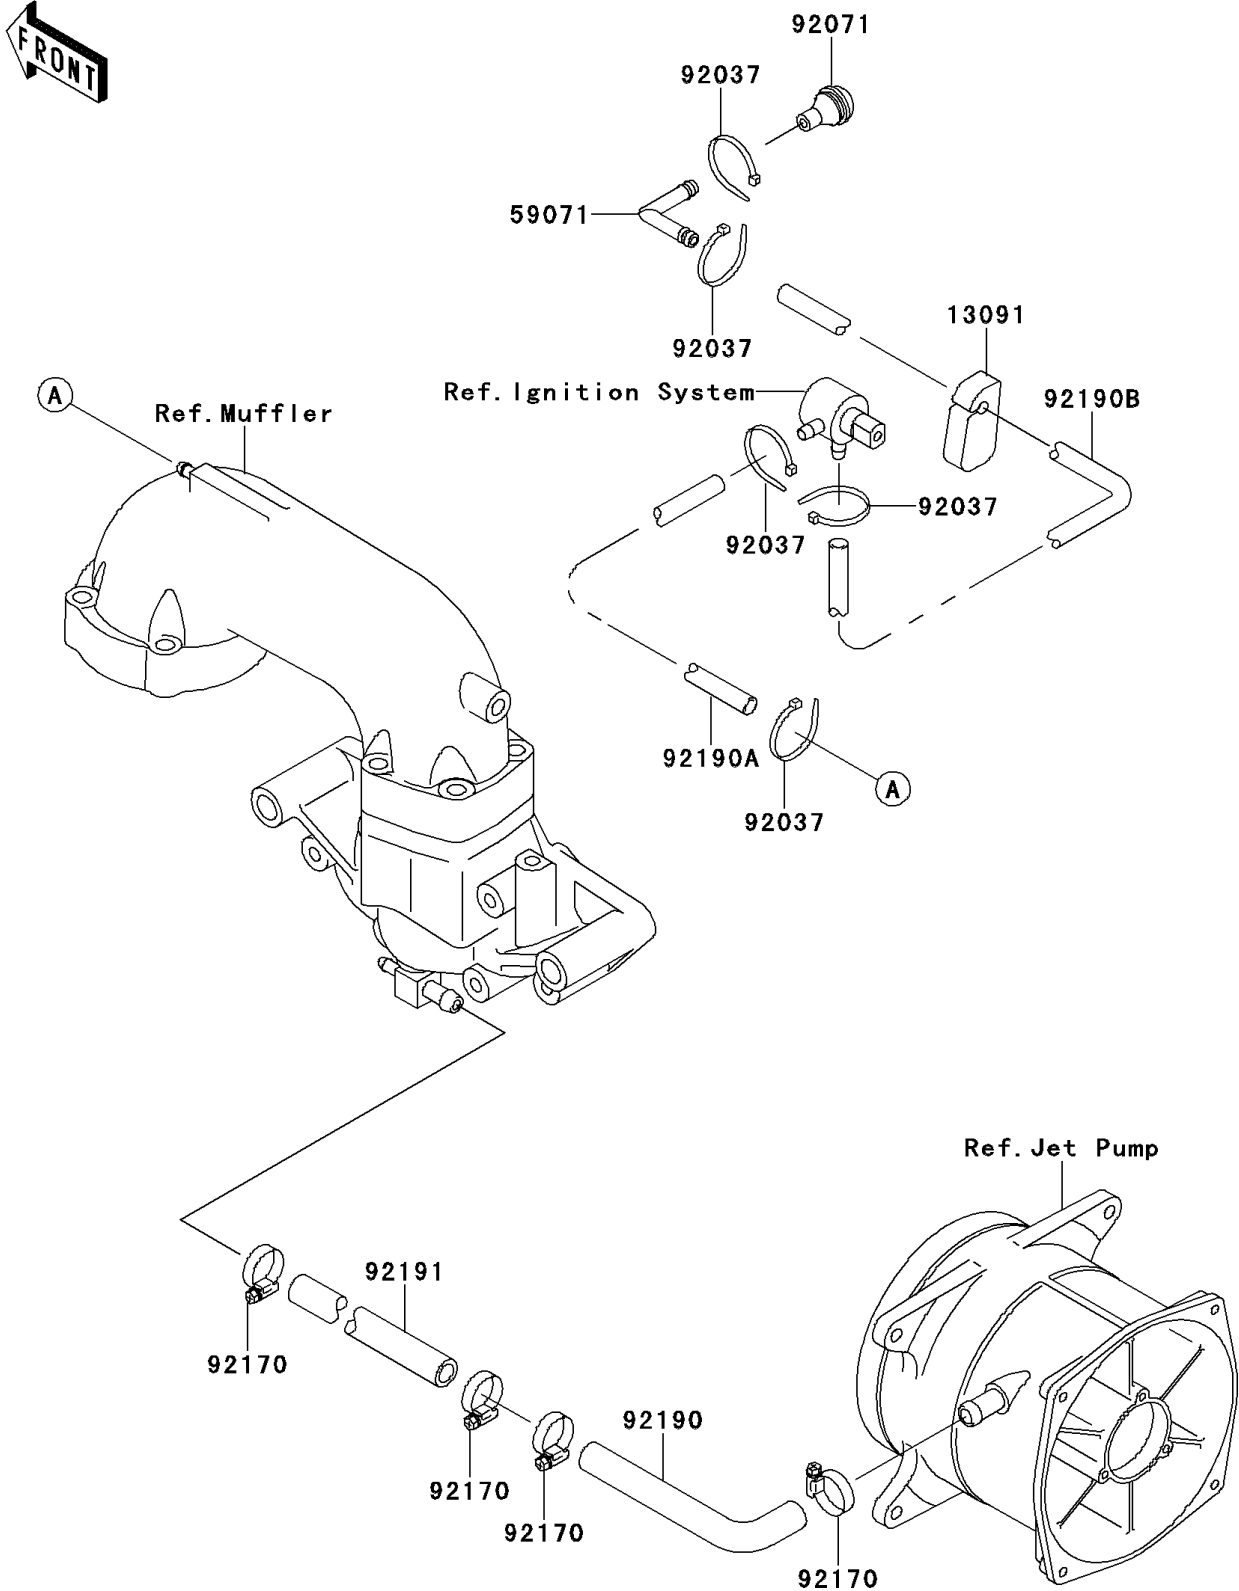

# 1997 750 ZXi PARTS DIAGRAM

Cooling

E3035

## 1997 750 ZXi PARTS LIST

### Cooling

ITEM NAME	PART NUMBER	QUANTITY
HOLDER (Ref # 13091)	13091-3712	1
JOINT (Ref # 59071)	59071-3736	1
CLAMP (Ref # 92037)	92037-1173	5
GROMMET (Ref # 92071)	92071-3815	1
CLAMP (Ref # 92170)	92170-3718	4
TUBE,PUMP-HULL (Ref # 92190)	92190-3954	1
TUBE,EXHAUSTPIPE-SENSOR (Ref # 92190A)	92190-3984	1
TUBE,"RETURN",7X12X750 (Ref # 92190B)	92190-3985	1
TUBE,MANIFOLD-HULL (Ref # 92191)	92191-3701	1