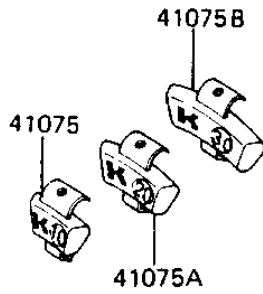

1983 GPz 750 PARTS DIAGRAM

TIRES

F2210-0104

1983 GPz 750 PARTS LIST

TIRES

ITEM NAME	PART NUMBER	QUANTITY
VALVE (Ref # 16126)	16126-1136	2
TIRE 110/90-18 F17 F (Ref # 41002)	41002-1338	1
TIRE 130/80-18 K427 R (Ref # 41002A)	41002-1339	1
BALANCER-WHEEL,10G (Ref # 41075)	41075-1014	AR
BALANCER-WHEEL,20G (Ref # 41075A)	41075-1015	AR
BALANCER-WHEEL,30G (Ref # 41075B)	41075-1016	AR