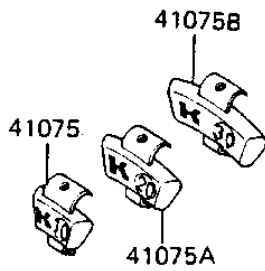

1983 GPz 750 PARTS DIAGRAM

TIRES

F2210-0104

1983 GPz 750 PARTS LIST

TIRES

ITEM NAME	PART NUMBER	QUANTITY
VALVE (Ref # 16126)	16126-1136	2
TIRE 110/90-18 F17 F (Ref # 41002)	41002-1338	1
TIRE 130/80-18 K427 R (Ref # 41002A)	41002-1339	1
BALANCER-WHEEL,10G (Ref # 41075)	41075-1014	AR
BALANCER-WHEEL,20G (Ref # 41075A)	41075-1015	AR
BALANCER-WHEEL,30G (Ref # 41075B)	41075-1016	AR