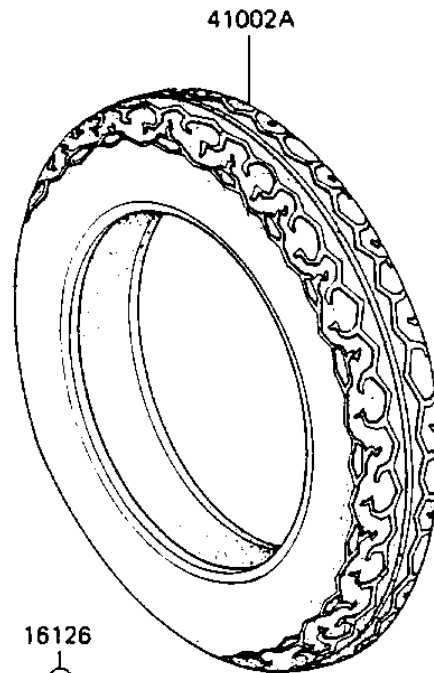

1983 GPz 750 PARTS DIAGRAM

TIRES

F2210-0104

1983 GPz 750 PARTS LIST

TIRES

ITEM NAME	PART NUMBER	QUANTITY
VALVE (Ref # 16126)	16126-1136	2
TIRE 110/90-18 F17 F (Ref # 41002)	41002-1338	1
TIRE 130/80-18 K427 R (Ref # 41002A)	41002-1339	1
BALANCER-WHEEL,10G (Ref # 41075)	41075-1014	AR
BALANCER-WHEEL,20G (Ref # 41075A)	41075-1015	AR
BALANCER-WHEEL,30G (Ref # 41075B)	41075-1016	AR