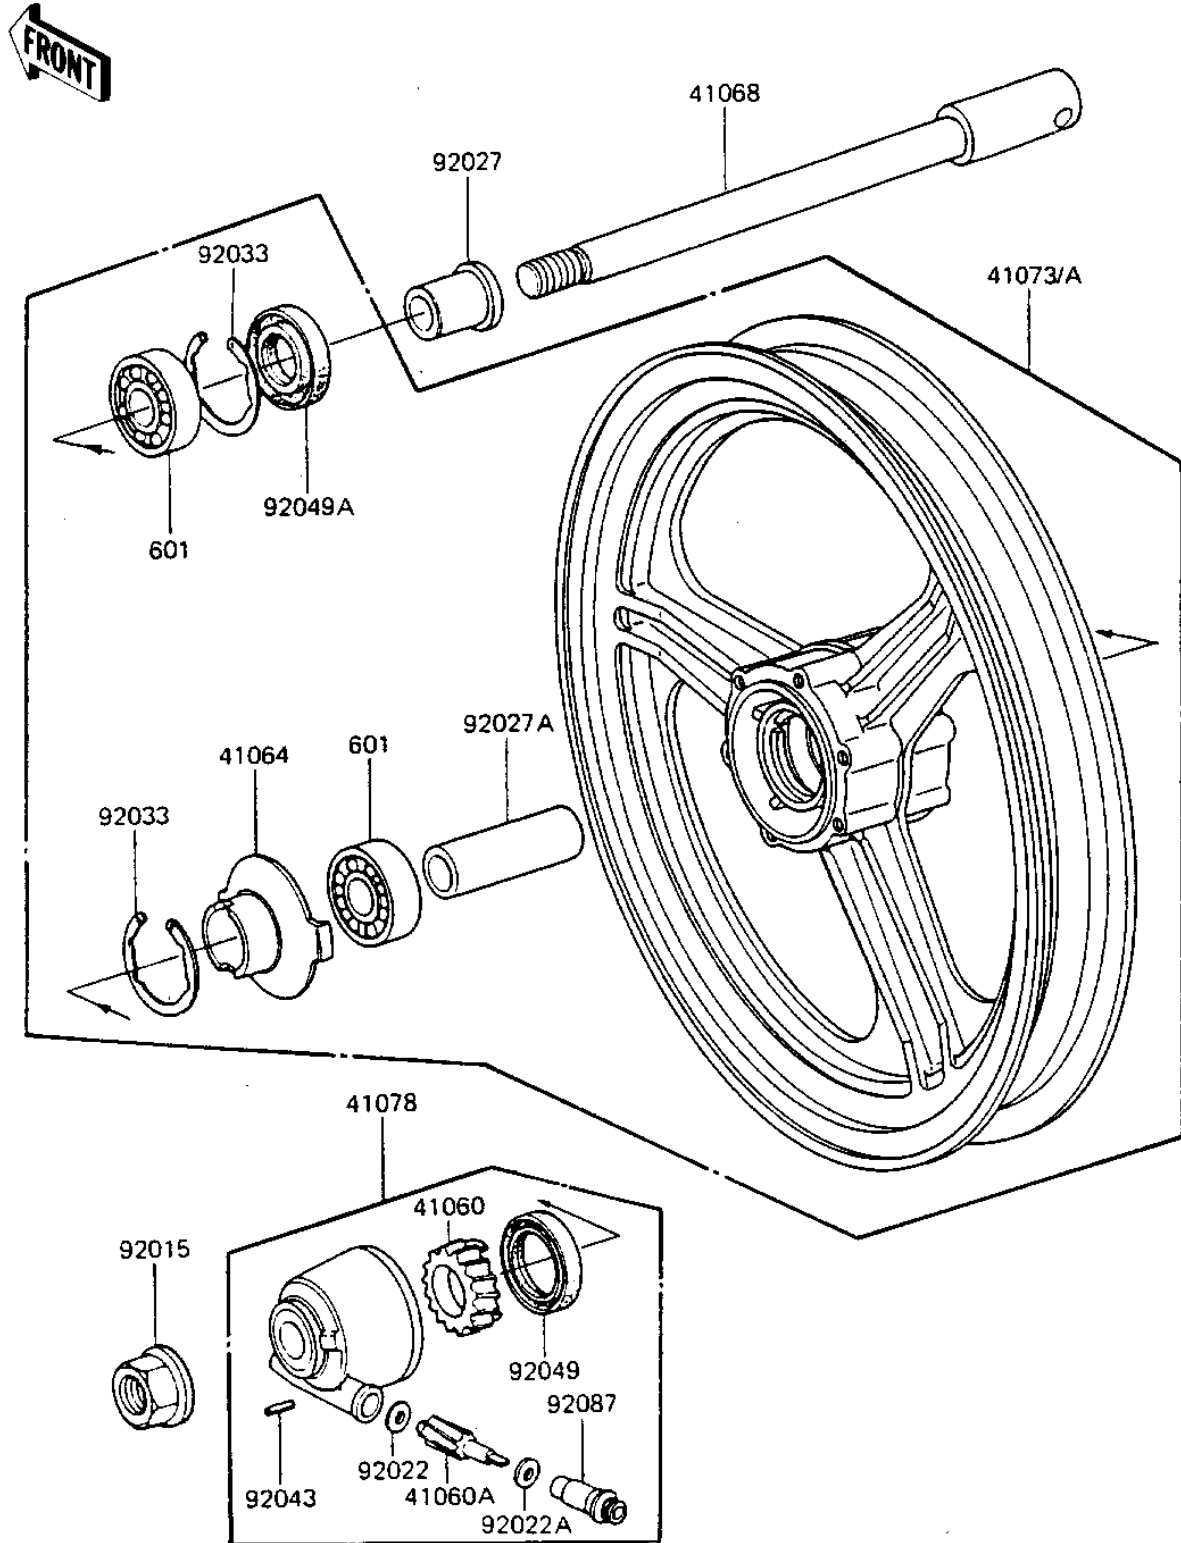

# 1984 GPz 750 PARTS DIAGRAM

## FRONT WHEEL/HUB

F2230-0096

## FRONT WHEEL/HUB

ITEM NAME	PART NUMBER	QUANTITY
GEAR,SPEEDOMETER (Ref # 41060)	41059-026	1
PINION,SPEEDOMETER,9T (Ref # 41060A)	41060-1016	1
RECEIVER,SPEEDOMETER (Ref # 41064)	41064-1006	1
AXLE,FRONT,L=204M/M (Ref # 41068)	41068-1009	1
WHEEL-ASSY,FR,M.GRAY (Ref # 41073A)	41073-1206-J9	1
CASE-ASSY-METER GEAR, (Ref # 41078)	41078-1024	1
NUT,14MM (Ref # 92015)	92015-1407	1
WASHER THRST SPD PINI (Ref # 92022)	41063-001	1
WASHER THRST SPD PINI (Ref # 92022A)	41063-001	1
COLLAR,FR AXLE L=30MM (Ref # 92027)	92027-1225	1
COLLAR,15.2X22X55 (Ref # 92027A)	92027-1505	1
CIRCLIP,42MM (Ref # 92033)	92033-1041	2
PIN,SPRING (Ref # 92043)	41082-001	1
OIL SEAL,BJN30427-C3 (Ref # 92049)	92049-1057	1
OIL SEAL,AG1144AO (Ref # 92049A)	92049-1058	1
BUSHING,METER GEAR (Ref # 92087)	92087-1002	1
UNAVAILABLE IN PRICE BOOK (Ref # 601)	601B63020	2