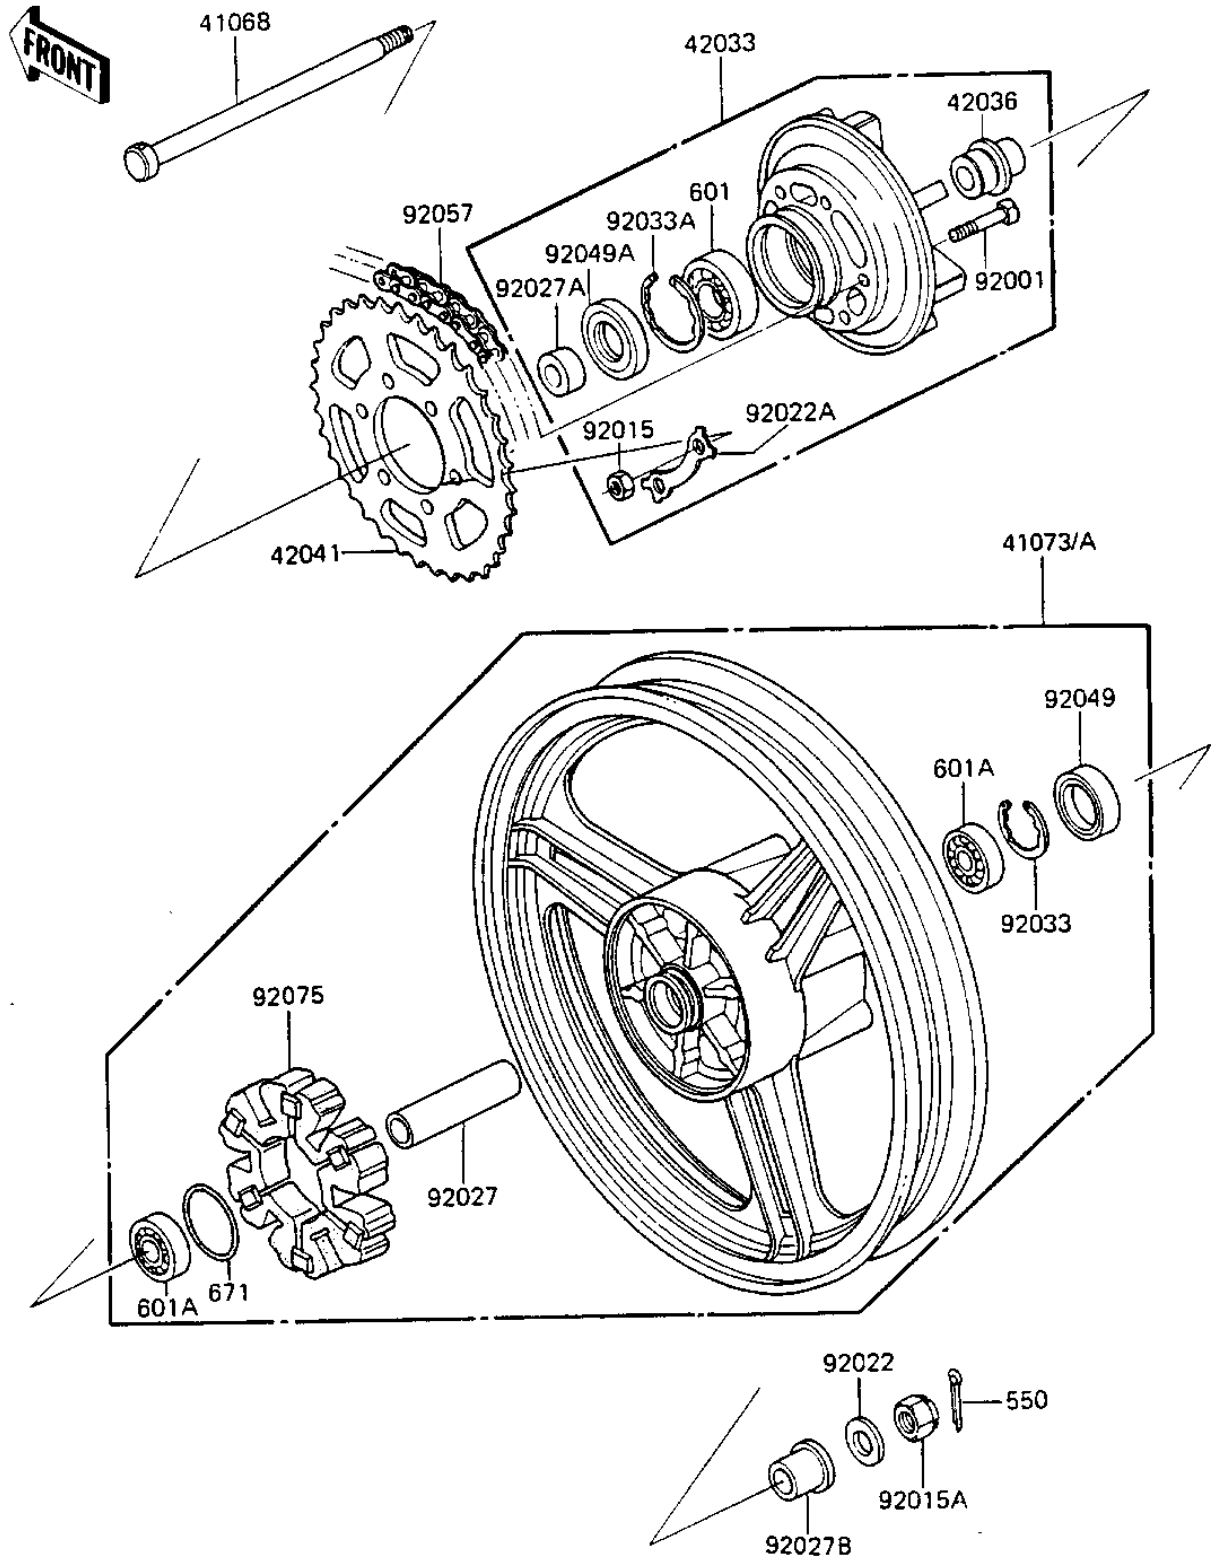

# 1984 GPz 750 PARTS DIAGRAM

## REAR WHEEL/HUB/CHAIN

F2240-0132

# 1984 GPz 750 PARTS LIST

## REAR WHEEL/HUB/CHAIN

ITEM NAME	PART NUMBER	QUANTITY
AXLE,RR (Ref # 41068)	41068-1126	1
WHEEL-ASSY,RR.M.GRAY (Ref # 41073A)	41073-1216-J9	1
COUPLING-ASSY,RR HUB, (Ref # 42033)	42033-1055	1
SLEEVE,RR HUB L=33M/M (Ref # 42036)	42036-1036	1
SPROCKET-HUB,38T,BLAC (Ref # 42041)	42041-1131	1
BOLT (Ref # 92001)	92001-161	6
NUT 10MM (Ref # 92015)	42045-005	6
NUT CASTLE,16MM (Ref # 92015A)	92015-055	1
WASHER SLEEVE (Ref # 92022)	42046-009	1
WASHER,LOCK (Ref # 92022A)	92022-1212	3
COLLAR,17.2X25X96 (Ref # 92027)	92027-1555	1
COLLAR,RR AXLE,LH (Ref # 92027A)	92027-1562	1
COLLAR,17X28X33 (Ref # 92027B)	92027-1566	1
CIRCLIP,47M/M (Ref # 92033)	92033-1042	1
CIRCLIP,62M/M (Ref # 92033A)	92033-1044	1
OIL SEAL,AG1556EO (Ref # 92049)	92049-1056	1
OIL SEAL (Ref # 92049A)	92050-027	1
CHAIN,DRIVE,94L (Ref # 92057)	92057-1129	1
DAMPER REAR HUB SHOCK (Ref # 92075)	42014-004	1
PIN-COTTER,4.0X35 (Ref # 550)	550D4035	1
BALL BEARING,#6206 (Ref # 601)	601B6206	1
BRG,BALL,#6303ZZC3 (Ref # 601A)	601B6303ZZ	2
"0" RING,65MM (Ref # 671)	671B2565	1