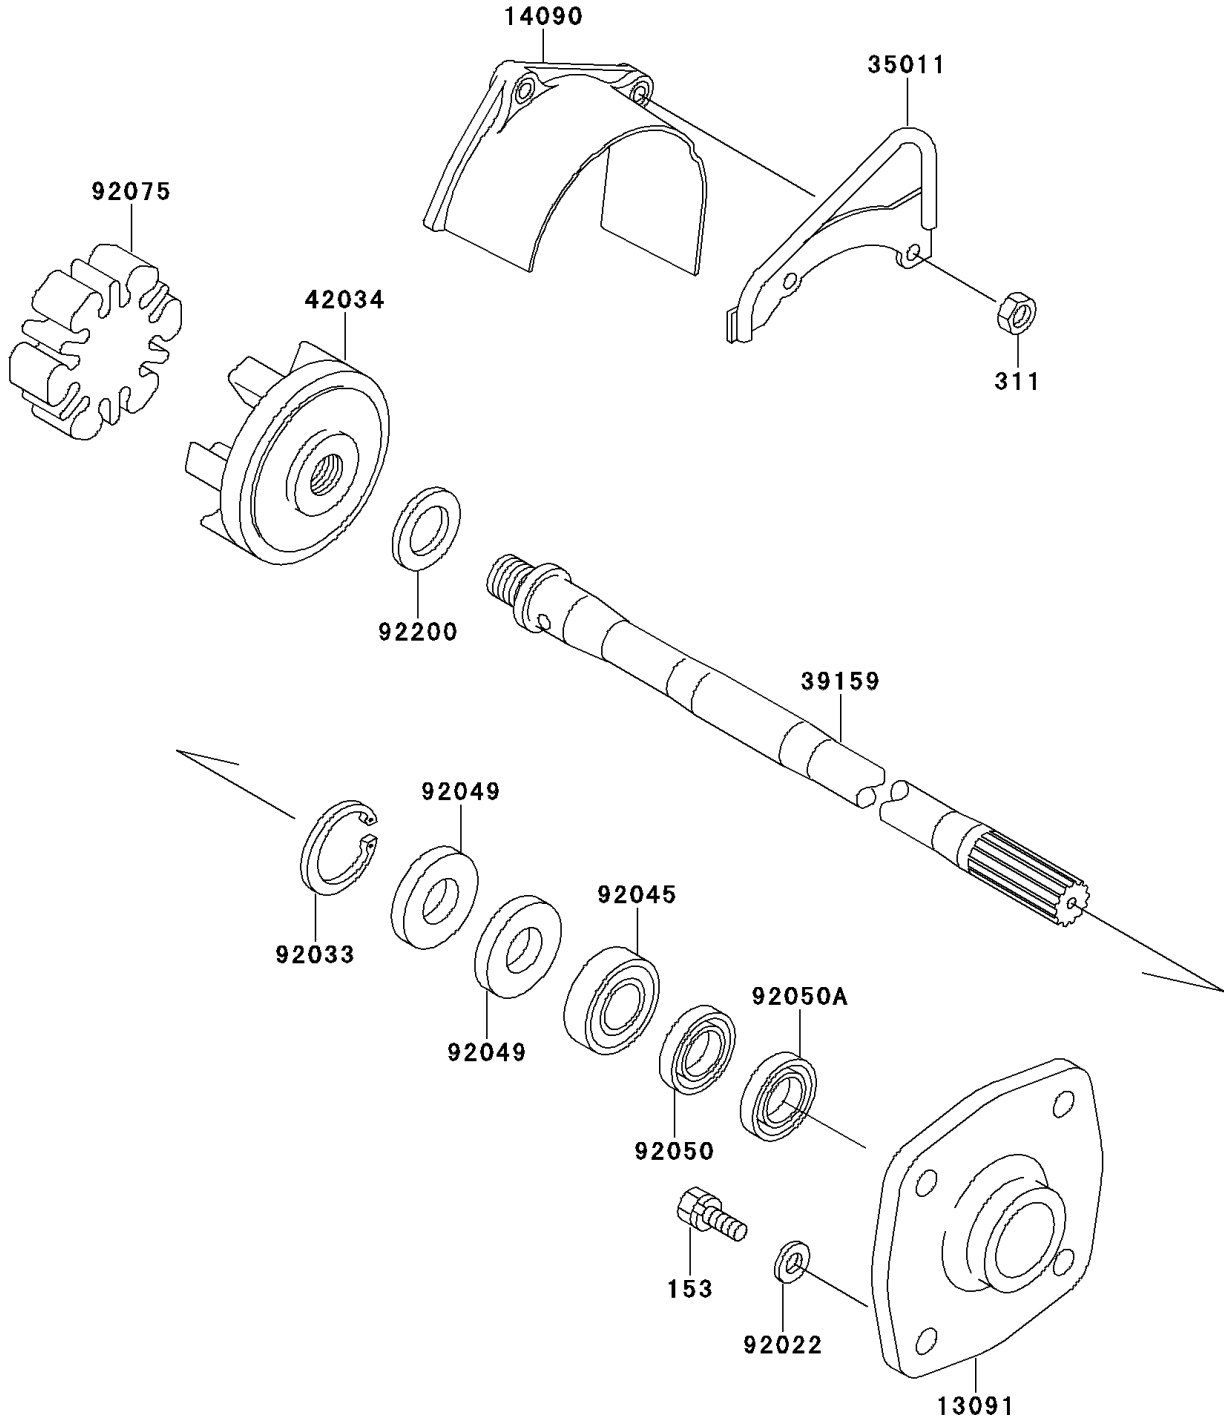

1997 750 ZXi PARTS DIAGRAM

Drive Shaft

E3134

1997 750 ZXi PARTS LIST

Drive Shaft

ITEM NAME	PART NUMBER	QUANTITY
BOLT-WS-SMALL (Ref # 153)	153R0830	4
NUT-HEX,6MM (Ref # 311)	311R0600	2
HOLDER (Ref # 13091)	13091-3730	1
COVER,COUPLING (Ref # 14090)	14090-3761	1
STAY (Ref # 35011)	35011-3704	1
SHAFT-DRIVE (Ref # 39159)	39159-3721	1
COUPLING (Ref # 42034)	42034-3707	1
WASHER,8.2X18X1.5 (Ref # 92022)	92022-1964	4
RING-SNAP,42MM (Ref # 92033)	92033-3713	1
BEARING-BALL,60042RD (Ref # 92045)	92045-3705	1
SEAL-OIL,S620426 (Ref # 92049)	92049-3707	2
SEAL-OIL,SCY20368 (Ref # 92050)	92050-502	1
SEAL-OIL,SC20367 (Ref # 92050A)	92050-503	1
DAMPER,COUPLING (Ref # 92075)	92075-520	1
WASHER,20X28X2.0 (Ref # 92200)	92200-3731	1