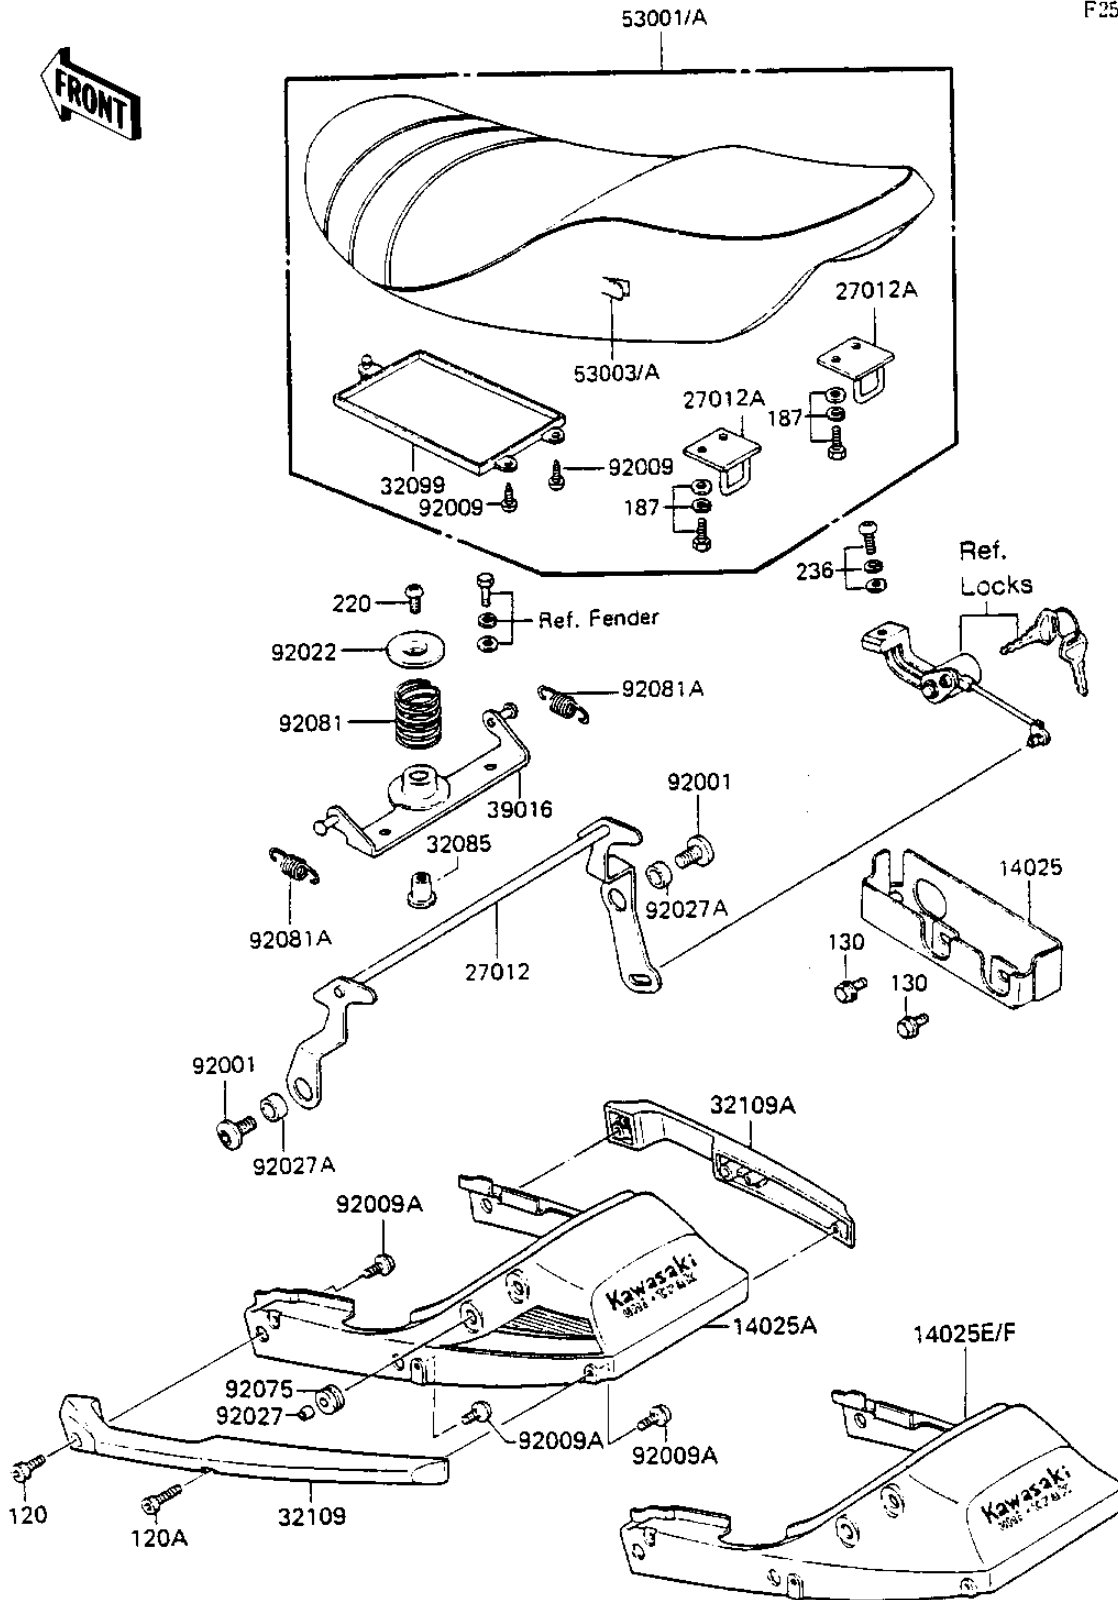

1984 GPz 750 PARTS DIAGRAM

SEAT/SEAT COVER

F2510-0229

1984 GPz 750 PARTS LIST

SEAT/SEAT COVER

ITEM NAME	PART NUMBER	QUANTITY
COVER,SEAT LOCK (Ref # 14025)	14025-1656	1
COVER,SEAT,F.RED (Ref # 14025E)	14025-5136-B1	1
COVER,SEAT,G.SILVER (Ref # 14025F)	14025-5136-F2	1
HOOK,SEAT LOCK (Ref # 27012)	27012-1039	1
HOOK, SEAT (Ref # 27012A)	53008-021	2
STOPPER,SPRING (Ref # 32085)	32085-1130	1
CASE (Ref # 32099)	32099-011	1
GRIP-FRAME,SEAT,LH (Ref # 32109)	32109-1046	1
GRIP-FRAME,SEAT,RH (Ref # 32109A)	32109-1047	1
BRACKET-SPRING MOUNT, (Ref # 39016)	39016-1003	1
SEAT-ASSY,DUAL (Ref # 53001A)	53001-1417	1
LEATHER,SEAT (Ref # 53003A)	53003-1102	1
BOLT,8X16 (Ref # 92001)	92001-1841	2
SCREW (Ref # 92009)	92009-1043	2
SCREW,SEAT COVER (Ref # 92009A)	92009-1186	6
WASHER,SEAT (Ref # 92022)	92022-1411	1
COLLAR,6.8X10X8.5 (Ref # 92027)	92027-129	4
COLLAR,8.2X13X6 (Ref # 92027A)	92027-1565	2
DAMPER RUBBER (Ref # 92075)	92075-1028	4
SPRING,SEAT REMOVER (Ref # 92081)	92081-1579	1
SPRING,HOOK RETURN (Ref # 92081A)	92081-1580	2
BOLT-SOCKET (Ref # 120)	120S0825	2
BOLT-SOCKET,8X35,BLAC (Ref # 120A)	120S0835	2
BOLT,FLANGED,6X10 (Ref # 130)	130B0610	2
BOLT 6X14 (Ref # 187)	187B0614	4
SCREW PAN HEAD 6X10 (Ref # 220)	220B0610	1
SCREW-PAN-WSP-CROS (Ref # 236)	236B0612	1