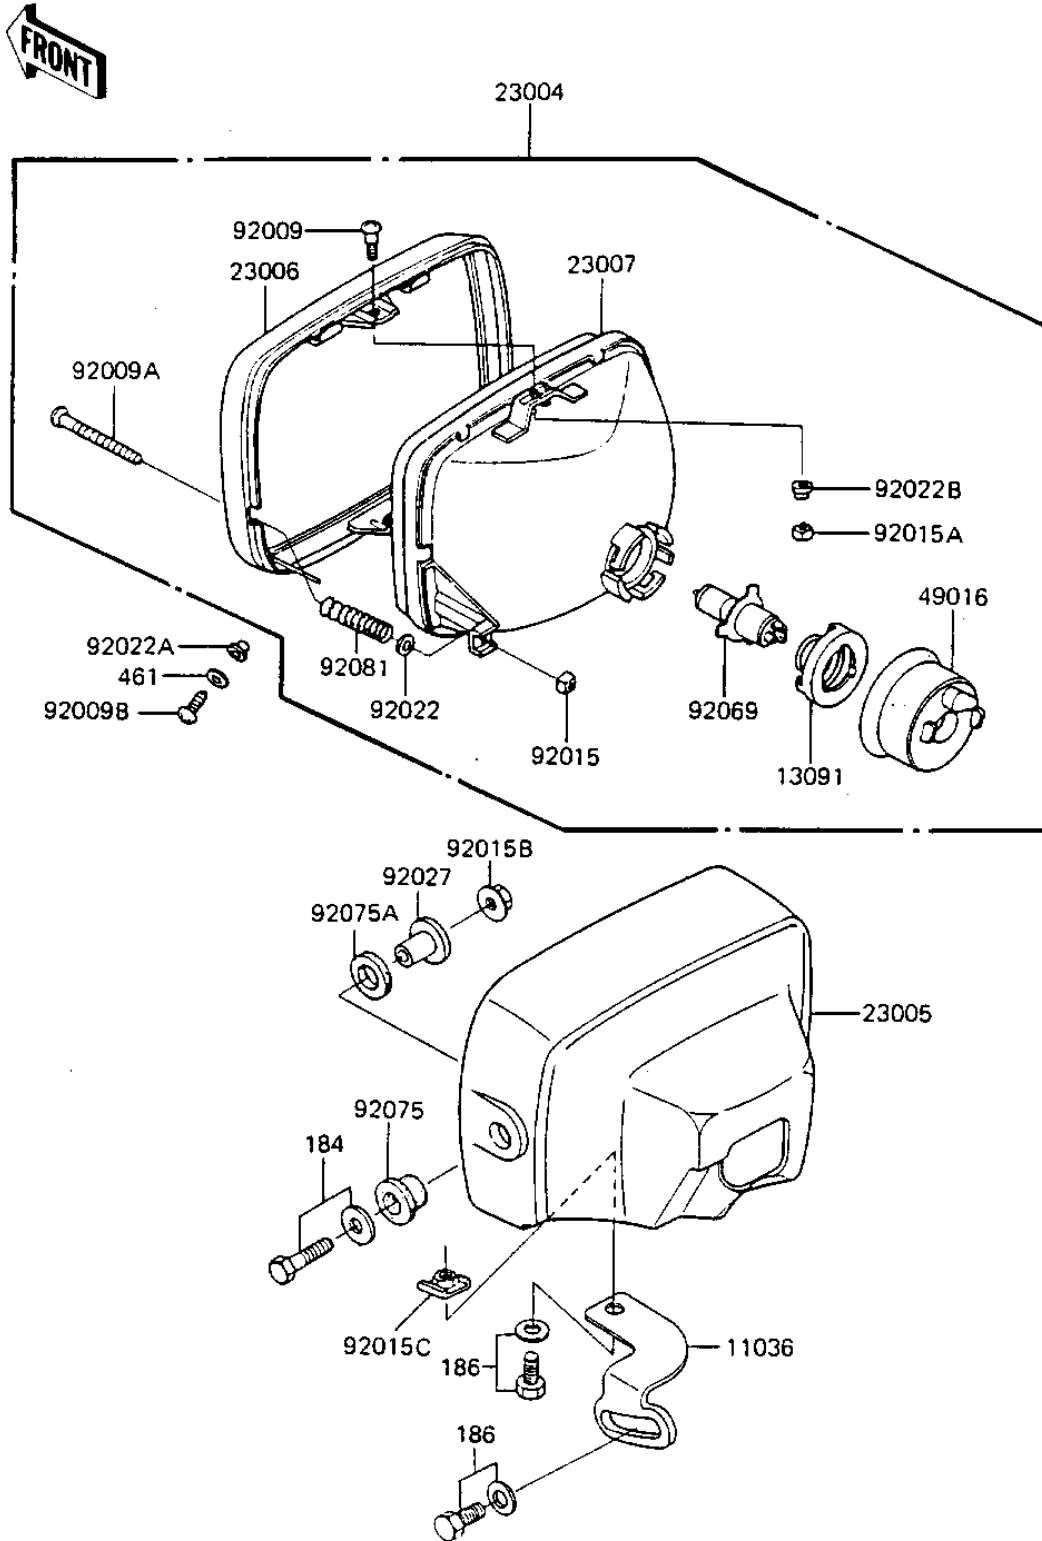

1984 GPz 750 PARTS DIAGRAM

HEADLIGHT (ZX750-A1)

F2710-0190

(ZX750)

1984 GPz 750 PARTS LIST

HEADLIGHT (ZX750-A1)

ITEM NAME	PART NUMBER	QUANTITY
BRACKET-A,HEAD LAMP (Ref # 11036)	11036-1398	1
HOLDER,HEAD LAMP SOCK (Ref # 13901)	13091-1036	1
LAMP-HEAD (Ref # 23004)	23004-1116	1
BODY-COMP-HEAD LAMP (Ref # 23005)	23005-1022-6Z	1
RIM-LAMP,BLACK (Ref # 23006)	23006-1024	1
LENS-COMP (Ref # 23007)	23007-1041	1
COVER,HEAD LAMP SOCKE (Ref # 49016)	49016-1023	1
SCREW-PAN HEAD,5X12 (Ref # 92009)	23019-023	2
SCREW,HEAD LAMP LENS (Ref # 92009A)	92009-1047	1
SCREW-PAN HEAD,5MM (Ref # 92009B)	92011-024	2
NUT,4MM (Ref # 92015)	23020-018	1
NUT,HEAD LAMP RIM FIT (Ref # 92015A)	23020-023	2
NUT,8M/M (Ref # 92015B)	92015-1014	2
NUT,HEAD LAMP BODY FT (Ref # 92015C)	92015-1050	1
WASHER (Ref # 92022)	23021-004	1
WASHER (Ref # 92022A)	23021-010	2
WASHER-PLAIN,5MM (Ref # 92022B)	23021-012	2
COLLAR,HEAD LAMP FITT (Ref # 92027)	92027-1131	2
BULB,12V-60/55W (Ref # 92069)	92069-1002	1
DAMPER,HEAD LAMP FITT (Ref # 92075)	92075-1109	2
DAMPER,HEAD LAMP FITT (Ref # 92075A)	92075-1110	2
SPRING,HEAD LAMP LENS (Ref # 92081)	92081-1103	1
BOLT-UPSET-WP-SMALL (Ref # 184)	184C0835	2
BOLT (Ref # 186)	186B0614	2
WASHER SPRING 5MM (Ref # 461)	461F0500	2