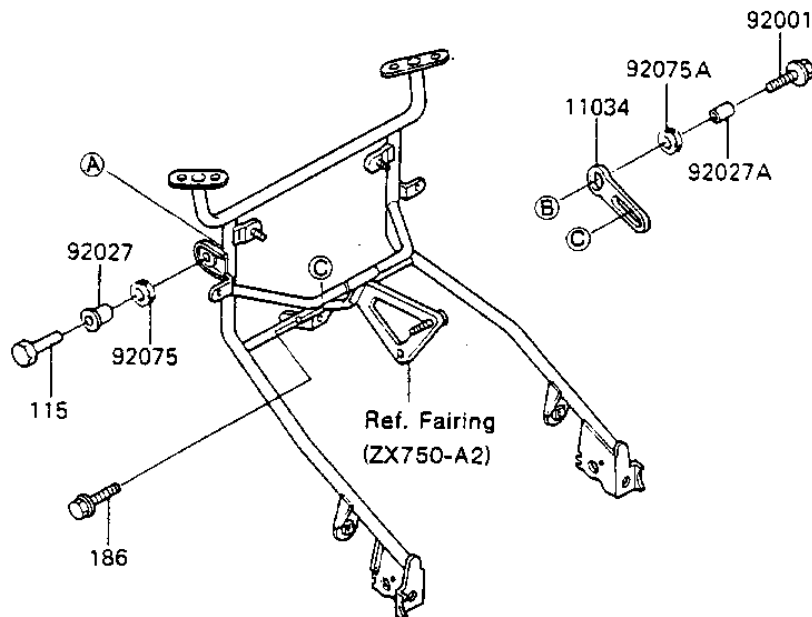

1984 GPz 750 PARTS DIAGRAM

HEADLIGHT (ZX750-A2)

F2710-0207

(ZX750-A2)