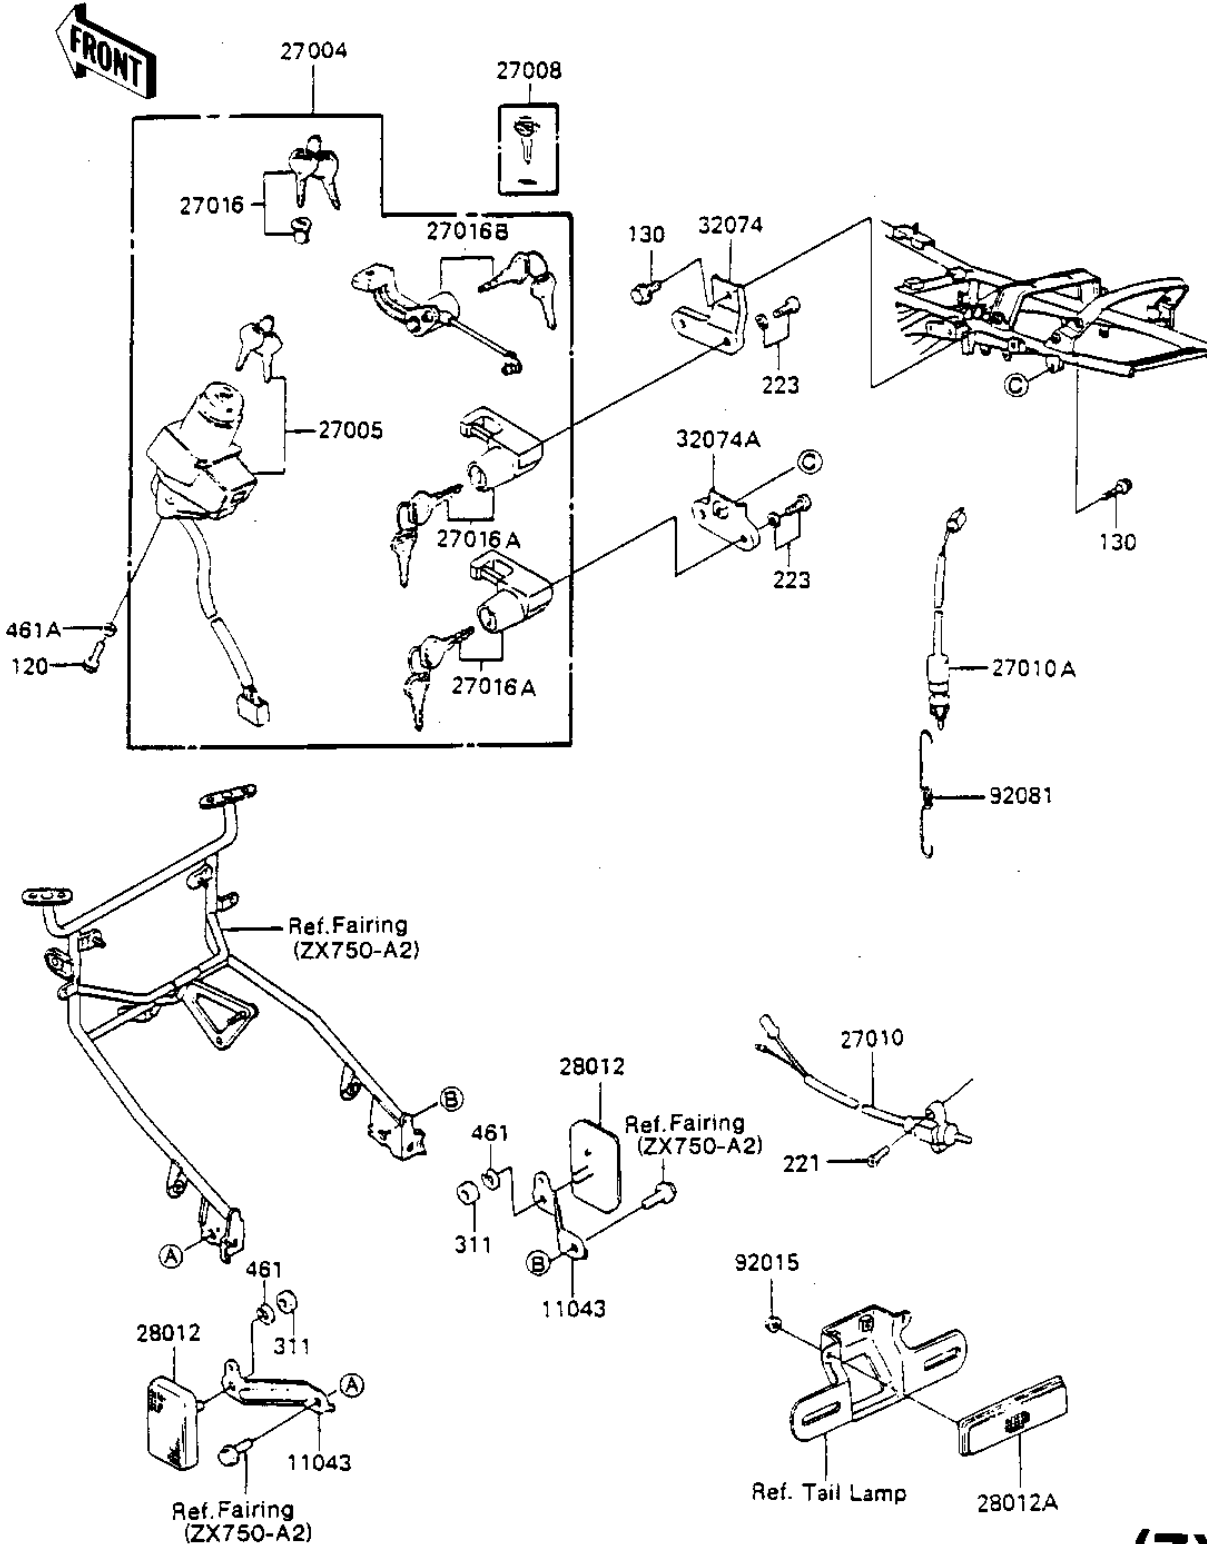

1984 GPz 750 PARTS DIAGRAM

IGNITION SWITCH/LOCKS/REFLECTORS (ZX750-

F2770-0223

(ZX7

1984 GPz 750 PARTS LIST

IGNITION SWITCH/LOCKS/REFLECTORS (ZX750-

ITEM NAME	PART NUMBER	QUANTITY
BRACKET-B,REFLECTOR (Ref # 11043)	11043-1456	2
SWITCH-ASSY (Ref # 27004)	27004-5211	1
SWITCH-ASSY-IGNITION (Ref # 27005)	27005-5035	1
KEY-LOCK,BLANK (Ref # 27008)	27008-1103	1
SWITCH,SIDE STAND (Ref # 27010)	27010-1065	1
SWITCH,BRAKE LAMP (Ref # 27010A)	27010-1093	1
LOCK-ASSY,FUEL TANK (Ref # 27016)	27016-5068	1
LOCK-ASSY,HELMET (Ref # 27016A)	27016-5070	2
LOCK-ASSY,SEAT (Ref # 27016B)	27016-5071	1
REFLECTOR,REFLEX(FRON (Ref # 28012)	28012-1003	2
REFLECTOR,REAR REFLEX (Ref # 28012A)	28012-1005	1
BRACKET-LOCK,HELMET,F (Ref # 32074)	32074-1058	1
BRACKET-LOCK,HELMET,R (Ref # 32074A)	32074-1059	1
NUT,FLANGED,5MM (Ref # 92015)	92015-1259	2
BRAKE SWITCH SPRING (Ref # 92081)	27011-021	1
BOLT-SOCKET,6X16,BLAC (Ref # 120)	120S0616	2
BOLT,FLANGED,6X10 (Ref # 130)	130B0610	2
SCREW-CSK-CROS (Ref # 221)	221C0520	2
SCREW-PAN-WS-CROS (Ref # 223)	223B0508	4
NUT,5MM (Ref # 311)	311B0500	2
WASHER SPRING 5MM (Ref # 461)	461F0500	2
WASHER SPRING 6MM (Ref # 461A)	461F0600	2