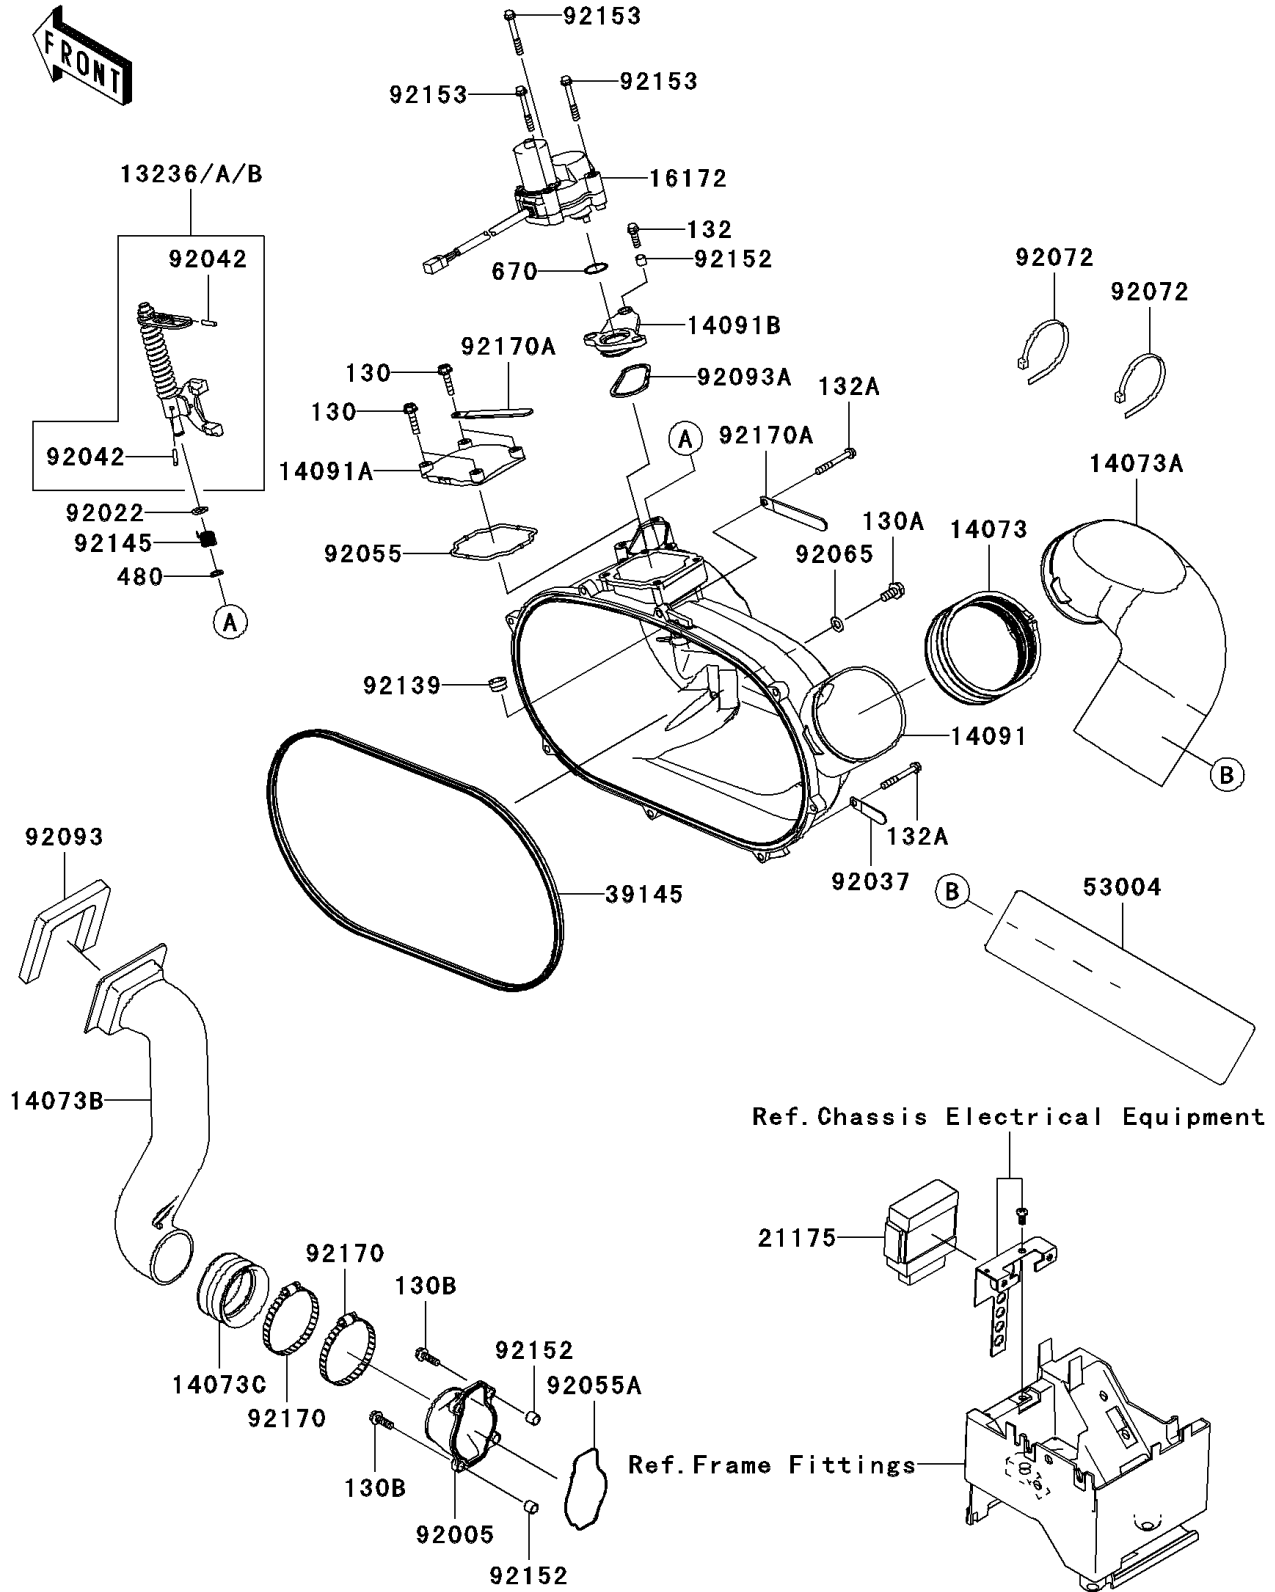

2008 Teryx® 750 4x4 NRA OUTDOORS™ PARTS DIAGRAM

Converter Cover

E1393

2008 Teryx® 750 4x4 NRA OUTDOORS™ PARTS LIST

Converter Cover

ITEM NAME	PART NUMBER	QUANTITY
BOLT-FLANGED,6X25 (Ref # 130)	130BA0625	4
BOLT-FLANGED,8X16 (Ref # 130A)	130BA0816	1
BOLT-FLANGED,6X20 (Ref # 130B)	130CD0620	4
BOLT-FLANGED-SMALL,6X20 (Ref # 132)	132BA0620	1
BOLT-FLANGED-SMALL,6X45 (Ref # 132A)	132BA0645	8
CIRCLIP-TYPE-C,10MM (Ref # 480)	480J1000	1
O RING (Ref # 670)	670D3022	1
LEVER-COMP,YELLOW (Ref # 13236)	13236-0123	AR
LEVER-COMP,GREEN (Ref # 13236A)	13236-0124	AR
LEVER-COMP,PAINT LESS (Ref # 13236B)	13236-0125	1
DUCT,EXHAUST JOINT (Ref # 14073)	14073-0136	1
DUCT,EXHAUST (Ref # 14073A)	14073-0201	1
DUCT,INTAKE (Ref # 14073B)	14073-0213	1
DUCT,JOINT (Ref # 14073C)	14073-1775	1
COVER,CVT (Ref # 14091)	14091-0671	1
COVER,ACCESS (Ref # 14091A)	14091-0672	1
COVER,MOUNTING EYE,ACTR (Ref # 14091B)	14091-0673	1
ACTUATOR (Ref # 16172)	16172-0017	1
CONTROL UNIT-ELECTRONIC (Ref # 21175)	21175-0151	1
TRIM-SEAL (Ref # 39145)	39145-0037	1
MAT (Ref # 53004)	53004-0027	1
FITTING (Ref # 92005)	92005-1387	1
WASHER,10.2X16X1 (Ref # 92022)	92022-1829	1
CLAMP,L=45 (Ref # 92037)	92037-1539	1
PIN,DOWEL,4X15.8 (Ref # 92042)	92042-014	AR
RING-O (Ref # 92055)	92055-0120	1
RING-O (Ref # 92055A)	92055-1630	1
GASKET (Ref # 92065)	92065-023	1
BAND,L=460 (Ref # 92072)	92072-0073	2

2008 Teryx® 750 4x4 NRA OUTDOORS™ PARTS LIST

Converter Cover

ITEM NAME	PART NUMBER	QUANTITY
SEAL,INTAKE DUCT (Ref # 92093)	92093-0140	1
SEAL (Ref # 92093A)	92093-1548	1
BUSHING,10X14X11 (Ref # 92139)	92139-0214	1
SPRING,RETURN (Ref # 92145)	92145-0443	1
COLLAR (Ref # 92152)	92152-1332	5
BOLT,6X47 (Ref # 92153)	92153-0678	3
CLAMP (Ref # 92170)	92170-1764	2
CLAMP (Ref # 92170A)	92170-1925	2