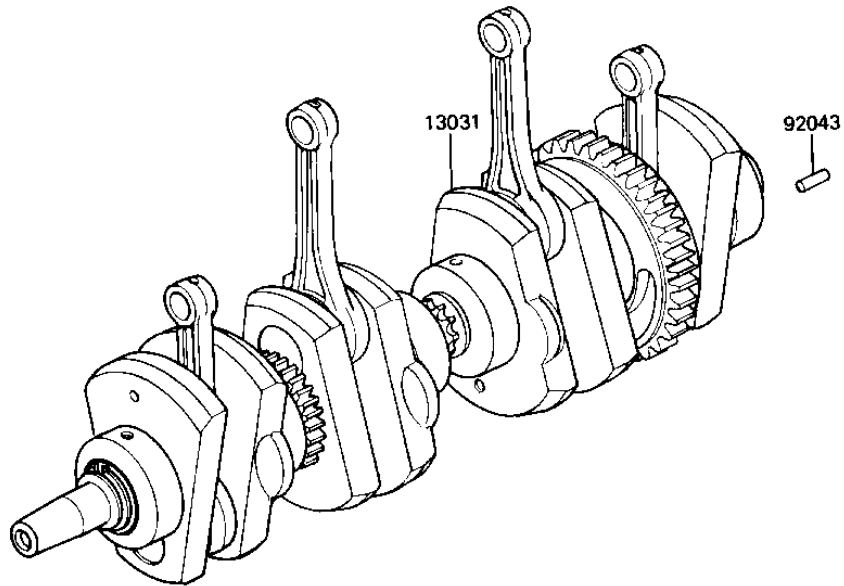

1983 LTD Shaft PARTS DIAGRAM

CRANKSHAFT

E1321-0008

1983 LTD Shaft PARTS LIST

CRANKSHAFT

ITEM NAME	PART NUMBER	QUANTITY
CRANKSHAFT-COMP (Ref # 13031)	13031-1046	1
PIN-SPRING,4X8 (Ref # 92043)	555A0408	1