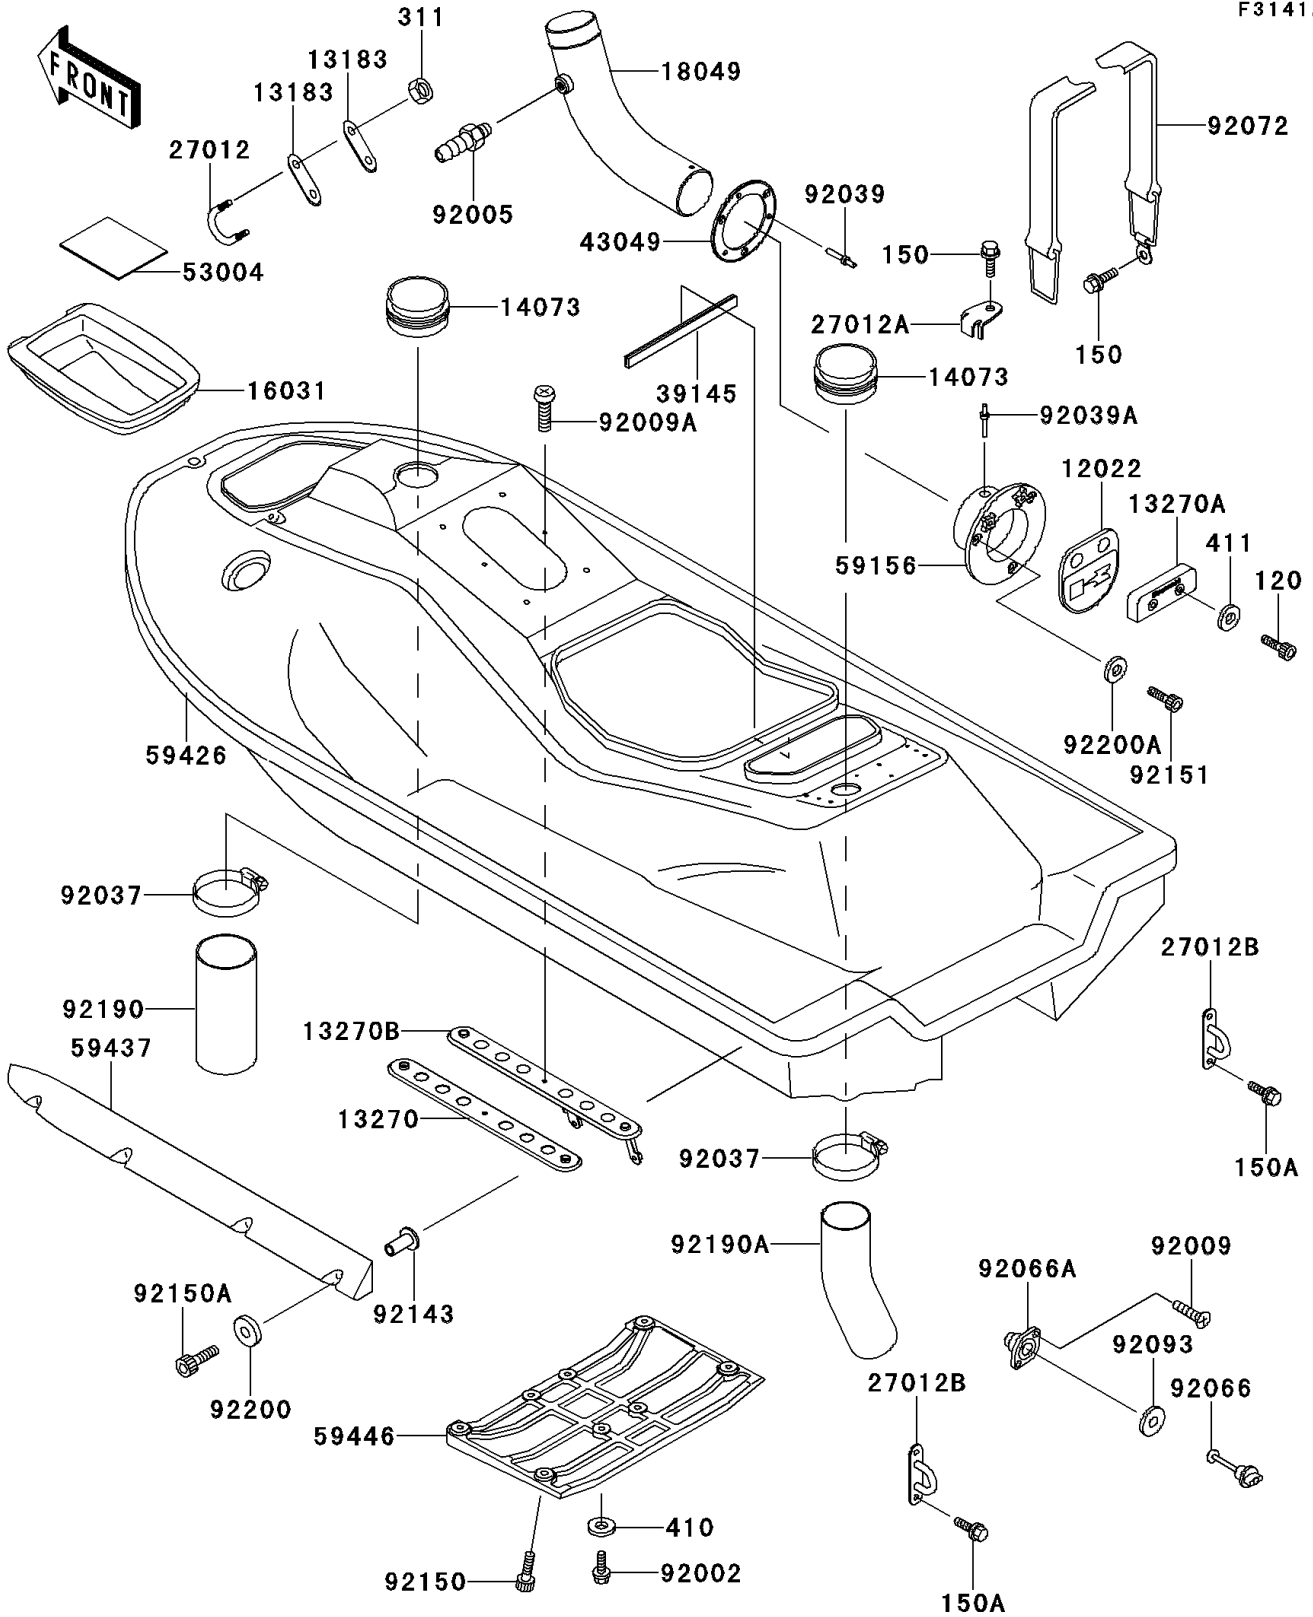

# 1997 750 ZXi PARTS DIAGRAM

Hull(JH750-C3)

F3141A

# 1997 750 ZXi PARTS LIST

Hull(JH750-C3)

ITEM NAME	PART NUMBER	QUANTITY
BOLT-SOCKET (Ref # 120)	120R0616	2
BOLT-WS,6X14 (Ref # 150)	150R0614	2
VALVE-REED (Ref # 12022)	12022-3706	1
PLATE (Ref # 13183)	13183-3809	2
PLATE,HANDLE POLE BRACKET (Ref # 13270)	13270-3776	1
PLATE (Ref # 13270A)	13270-3785	1
PLATE,HANDLE POLE BRACKET (Ref # 13270B)	13270-3844	1
DUCT,AIR INTAKE (Ref # 14073)	14073-3750	2
FLOAT,TANK (Ref # 16031)	16031-3837	1
PIPE-EXHAUST (Ref # 18049)	18049-3751	1
HOOK (Ref # 27012)	27012-3776	1
HOOK,WATER MUFFLER (Ref # 27012A)	27012-3777	1
HOOK,REAR (Ref # 27012B)	27012-3782	2
TRIM-SEAL,L=480 (Ref # 39145)	39145-3750	1
PACKING (Ref # 43049)	43049-3711	1
MAT,FUEL TANK (Ref # 53004)	53004-3773	1
PIPE-TAIL (Ref # 59156)	59156-3714	1
STABILIZER,F.RED (Ref # 59437)	59437-3708-6L	2
COVER-JET PUMP,J.S.VIOLET (Ref # 59446)	59446-3728-23	1
BOLT,6X20 (Ref # 92002)	92002-3755	4
FITTING,HOSE (Ref # 92005)	92005-3712	1
SCREW,TAPPING,4X14 (Ref # 92009)	92009-3755	2
SCREW,5X16 (Ref # 92009A)	92009-3789	2
CLAMP (Ref # 92037)	92037-541	2
RIVET,4MM (Ref # 92039)	92039-3703	3
RIVET,4.8MM (Ref # 92039A)	92039-3719	1
PLUG,RR,DRAIN (Ref # 92066)	92066-3744	1
PLUG,DRAIN (Ref # 92066A)	92066-3749	1
BAND,WATER MUFFLER (Ref # 92072)	92072-3781	1

## 1997 750 ZXi PARTS LIST

Hull(JH750-C3)

ITEM NAME	PART NUMBER	QUANTITY
SEAL (Ref # 92093)	92093-3720	1
COLLAR (Ref # 92143)	92143-3739	8
BOLT,SOCKET,6X18 (Ref # 92150)	92150-3775	4
BOLT,SOCKET,6X40 (Ref # 92150A)	92150-3847	8
BOLT,SOCKET,5X25 (Ref # 92151)	92151-3709	3
TUBE (Ref # 92190)	92190-3962	1
TUBE (Ref # 92190A)	92190-3963	1
WASHER,6.5X16X1.0 (Ref # 92200)	92200-3712	8
WASHER (Ref # 92200A)	92200-3748	3
BOLT-WS,6X18 (Ref # 150A)	150R0618	4
NUT-HEX,6MM (Ref # 311)	311R0600	2
WASHER-PLAIN-SMALL,6MM (Ref # 410)	410S0600	4
WASHER-PLAIN,6MM (Ref # 411)	411S0600	2
HULL-COMP,J.WHITE (Ref # 59426)	59426-3855-8C	1