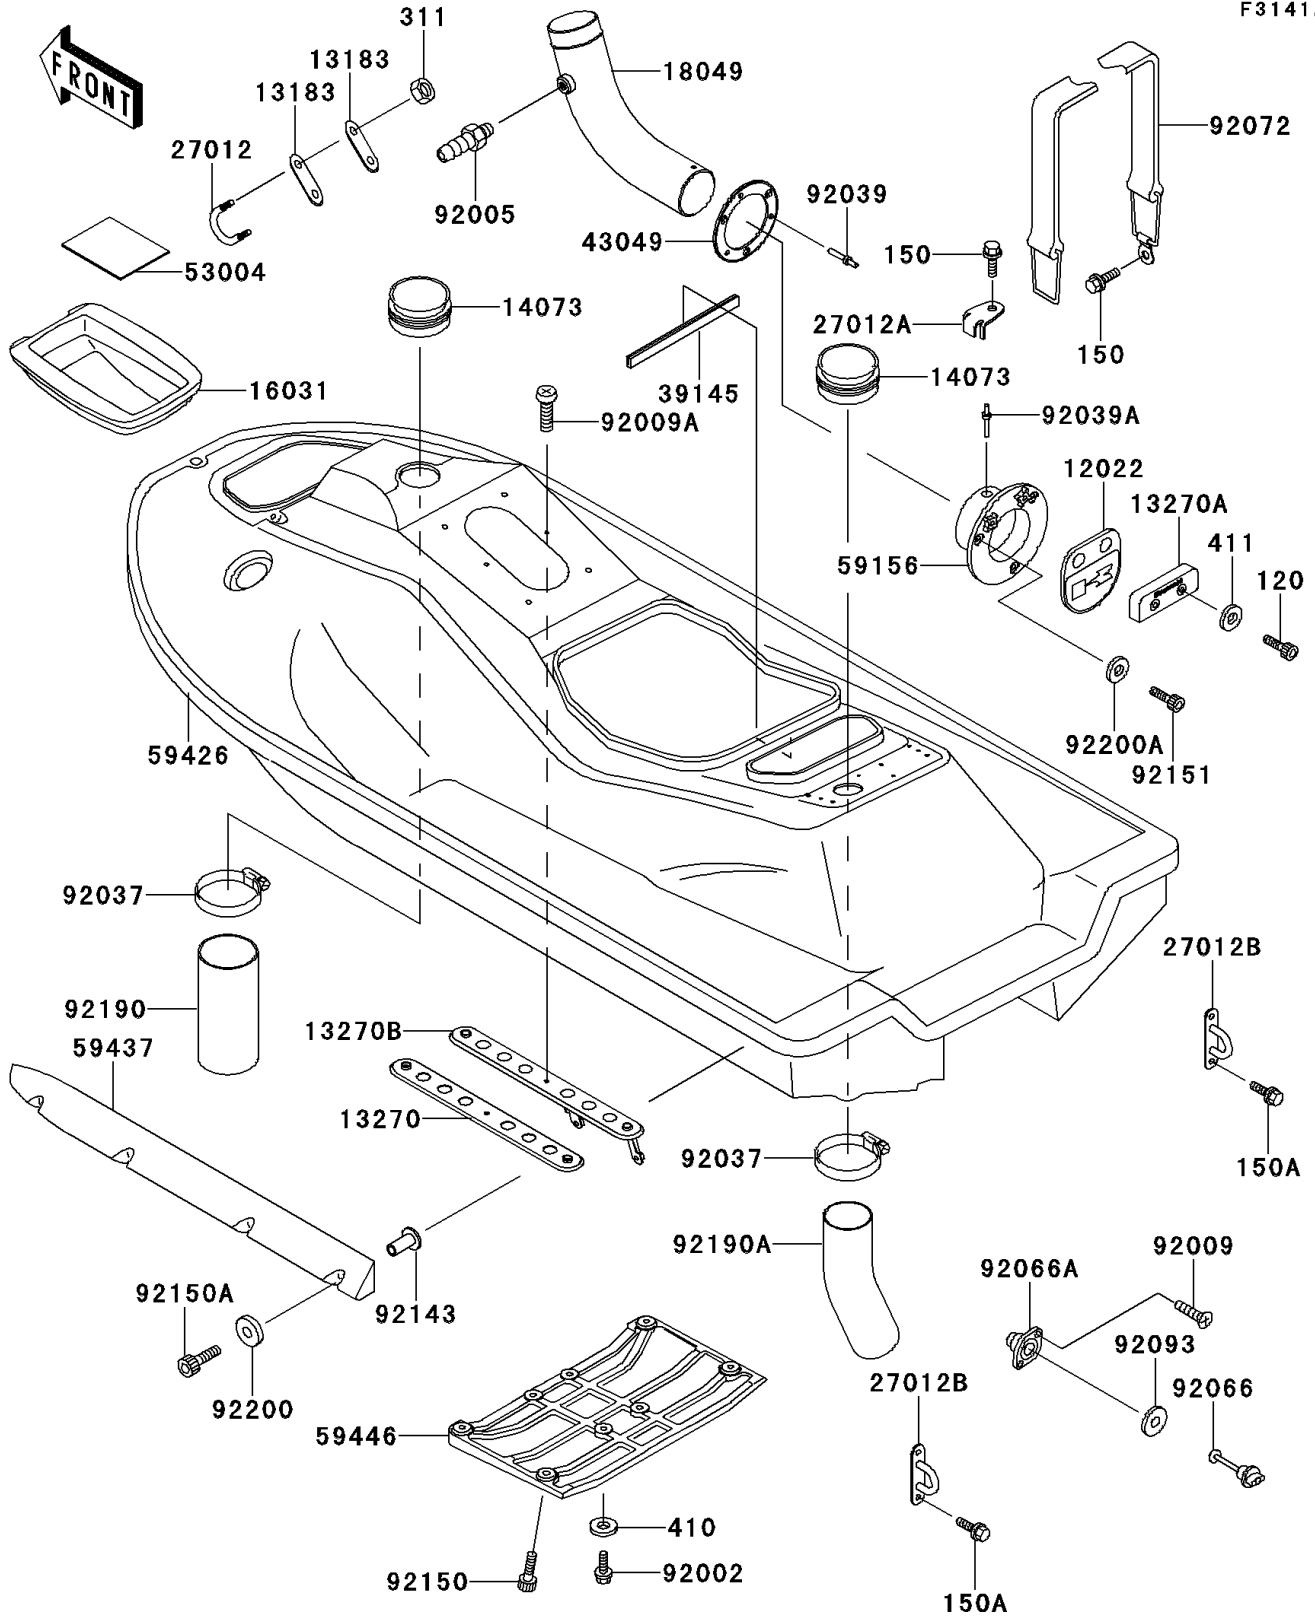

# 1997 750 ZXi PARTS DIAGRAM

Hull(JH750-C3)

F3141A

# 1997 750 ZXi PARTS LIST

Hull(JH750-C3)

ITEM NAME	PART NUMBER	QUANTITY
BOLT-SOCKET (Ref # 120)	120R0616	2
BOLT-WS,6X14 (Ref # 150)	150R0614	2
VALVE-REED (Ref # 12022)	12022-3706	1
PLATE (Ref # 13183)	13183-3809	2
PLATE,HANDLE POLE BRACKET (Ref # 13270)	13270-3776	1
PLATE (Ref # 13270A)	13270-3785	1
PLATE,HANDLE POLE BRACKET (Ref # 13270B)	13270-3844	1
DUCT,AIR INTAKE (Ref # 14073)	14073-3750	2
FLOAT,TANK (Ref # 16031)	16031-3837	1
PIPE-EXHAUST (Ref # 18049)	18049-3751	1
HOOK (Ref # 27012)	27012-3776	1
HOOK,WATER MUFFLER (Ref # 27012A)	27012-3777	1
HOOK,REAR (Ref # 27012B)	27012-3782	2
TRIM-SEAL,L=480 (Ref # 39145)	39145-3750	1
PACKING (Ref # 43049)	43049-3711	1
MAT,FUEL TANK (Ref # 53004)	53004-3773	1
PIPE-TAIL (Ref # 59156)	59156-3714	1
STABILIZER,F.RED (Ref # 59437)	59437-3708-6L	2
COVER-JET PUMP,J.S.VIOLET (Ref # 59446)	59446-3728-23	1
BOLT,6X20 (Ref # 92002)	92002-3755	4
FITTING,HOSE (Ref # 92005)	92005-3712	1
SCREW,TAPPING,4X14 (Ref # 92009)	92009-3755	2
SCREW,5X16 (Ref # 92009A)	92009-3789	2
CLAMP (Ref # 92037)	92037-541	2
RIVET,4MM (Ref # 92039)	92039-3703	3
RIVET,4.8MM (Ref # 92039A)	92039-3719	1
PLUG,RR,DRAIN (Ref # 92066)	92066-3744	1
PLUG,DRAIN (Ref # 92066A)	92066-3749	1
BAND,WATER MUFFLER (Ref # 92072)	92072-3781	1

## 1997 750 ZXi PARTS LIST

Hull(JH750-C3)

ITEM NAME	PART NUMBER	QUANTITY
SEAL (Ref # 92093)	92093-3720	1
COLLAR (Ref # 92143)	92143-3739	8
BOLT,SOCKET,6X18 (Ref # 92150)	92150-3775	4
BOLT,SOCKET,6X40 (Ref # 92150A)	92150-3847	8
BOLT,SOCKET,5X25 (Ref # 92151)	92151-3709	3
TUBE (Ref # 92190)	92190-3962	1
TUBE (Ref # 92190A)	92190-3963	1
WASHER,6.5X16X1.0 (Ref # 92200)	92200-3712	8
WASHER (Ref # 92200A)	92200-3748	3
BOLT-WS,6X18 (Ref # 150A)	150R0618	4
NUT-HEX,6MM (Ref # 311)	311R0600	2
WASHER-PLAIN-SMALL,6MM (Ref # 410)	410S0600	4
WASHER-PLAIN,6MM (Ref # 411)	411S0600	2
HULL-COMP,J.WHITE (Ref # 59426)	59426-3855-8C	1