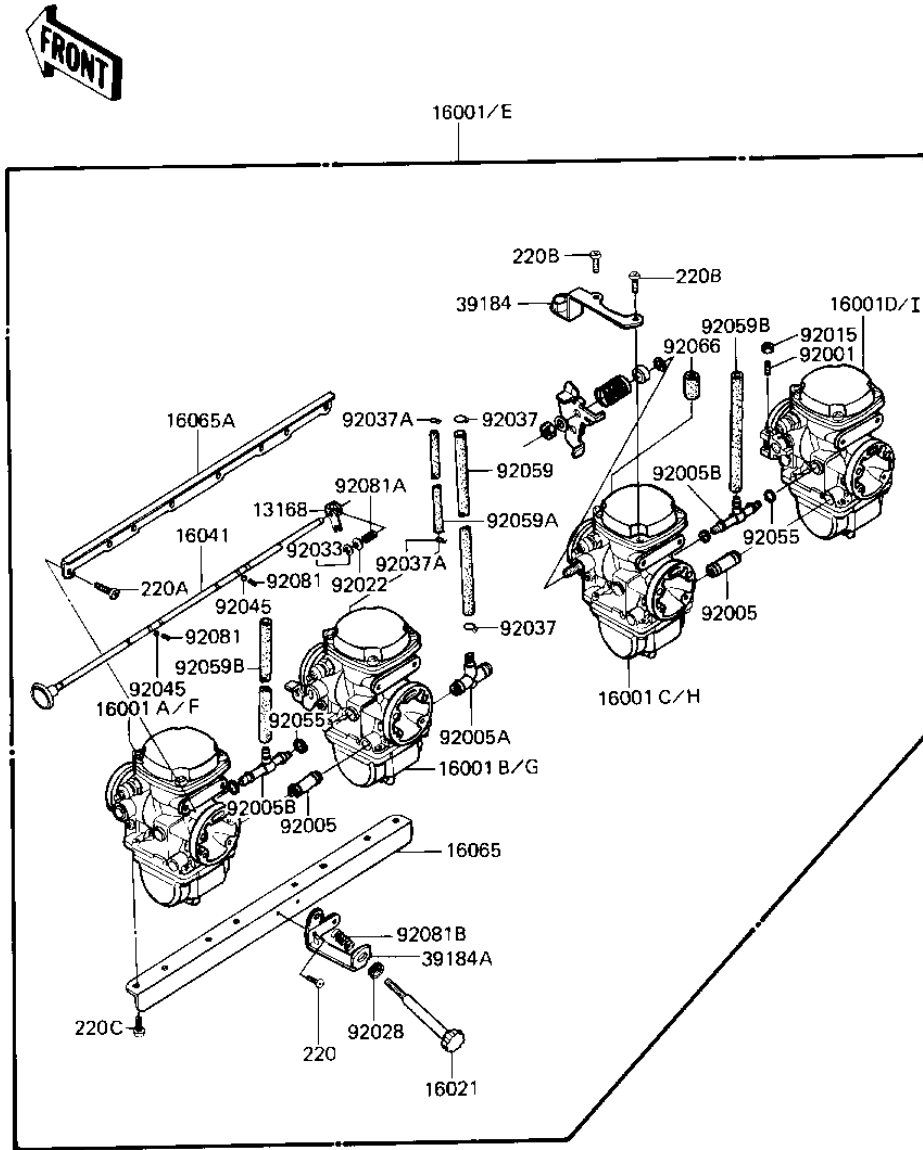

1983 LTD Shaft PARTS DIAGRAM

CARBURETOR ASSY

E1611-0113