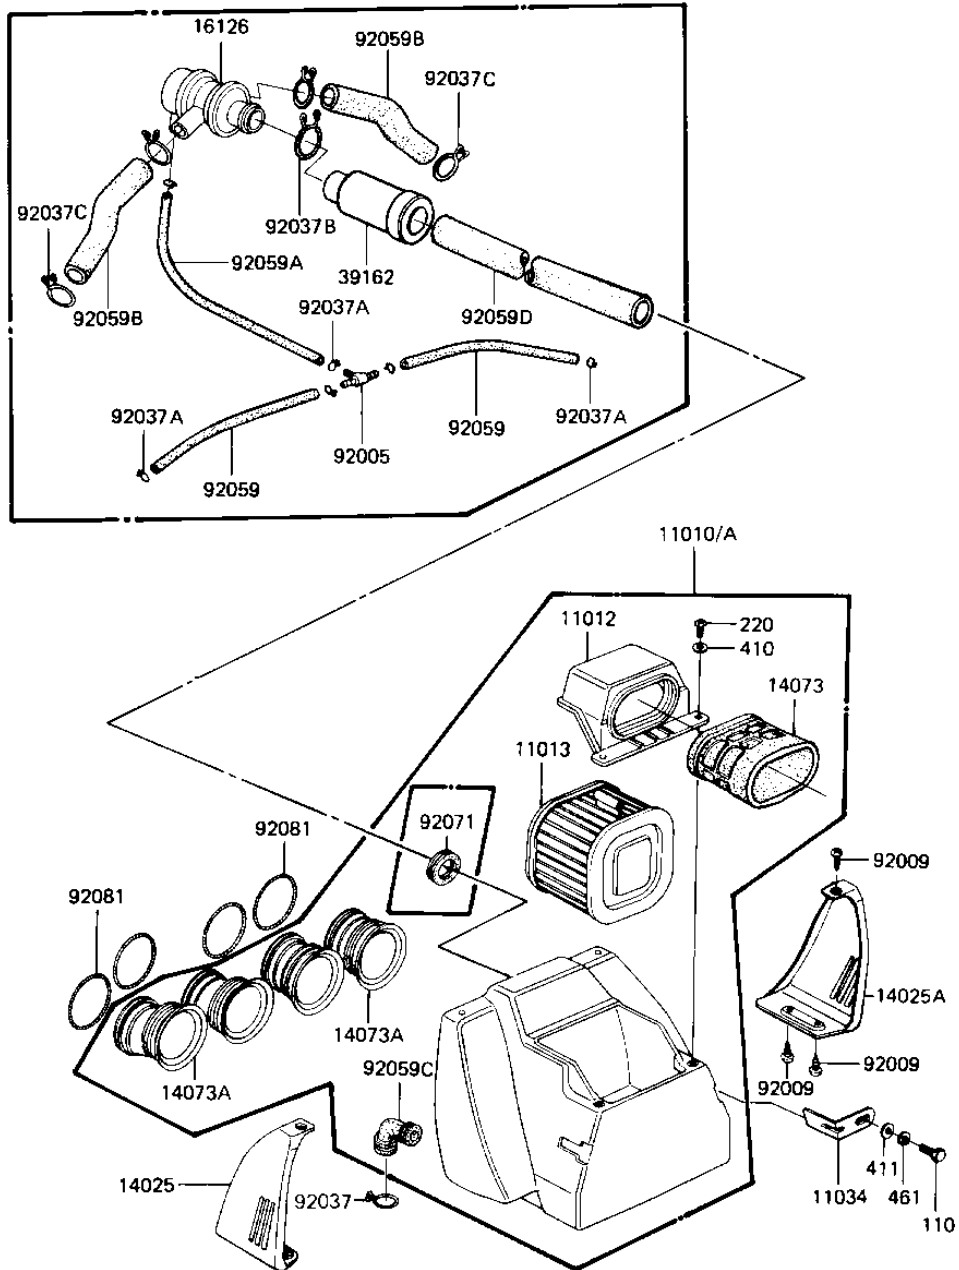

1983 LTD Shaft PARTS DIAGRAM

AIR CLEANER

E1130-0024

1983 LTD Shaft PARTS LIST

AIR CLEANER

ITEM NAME	PART NUMBER	QUANTITY
FILTER-ASSY-AIR (Canada) (Ref # 11010)	11010-1115	1
FILTER-ASSY-AIR (Ref # 11010A)	11010-1143	1
CAP,AIR FILTER (Ref # 11012)	11012-1167	1
ELEMENT,AIR CLNR (Ref # 11013)	11013-1037	1
BRACKET,AIR CLEANER (Ref # 11034)	32070-038	2
COVER,AIR FILTER,LH (Ref # 14025)	14025-1263	1
COVER,AIR FILTER,RH (Ref # 14025A)	14025-1264	1
DUCT,AIR FILTER,INTAK (Ref # 14073)	14073-1049	1
DUCT,AIR FILTER,OUTLE (Ref # 14073A)	14073-1055	4
VALVE ASSY,AIR SWITCH (Ref # 16126)	16126-1014	1
SILENCER (Ref # 39162)	39162-1003	1
FITTING,TUBE (Ref # 92005)	92005-1017	1
SCREW,TAPPING,5X12 (Ref # 92009)	92009-1105	1
CLAMP BREATHER PIPE (Ref # 92037)	92037-028	6
CLAMP-PIPE (Ref # 92037A)	92037-072	6
CLAMP (Ref # 92037B)	92037-1076	1
CLAMP,BREATHER TUBE (Ref # 92037C)	92037-213	4
TUBE,VACUUM,LONG (Ref # 92059)	92059-1162	2
TUBE,VACUUM,LONG (Ref # 92059A)	92059-1162	1
TUBE,14X20X89 (Ref # 92059B)	92059-1155	2
TUBE,AIR FILTER BLEED (Ref # 92059C)	92059-1170	1
TUBE,14X20X340 (Ref # 92059D)	92059-1171	1
GROMMET,AIR FILTER (Ref # 92071)	92071-1042	1
SPRING,COIL,BLACK (Ref # 92081)	92081-1457	4
BOLT-UPSET,6X12 (Ref # 110)	112G0612	2
SCREW PAN HEAD 6X12 (Ref # 220)	220B0612	2
WASHER PLAIN 6MM (Ref # 410)	410B0600	2
WASHER PLAIN 6MM (Ref # 411)	411B0600	2
WASHER SPRING 6MM (Ref # 461)	461F0600	2