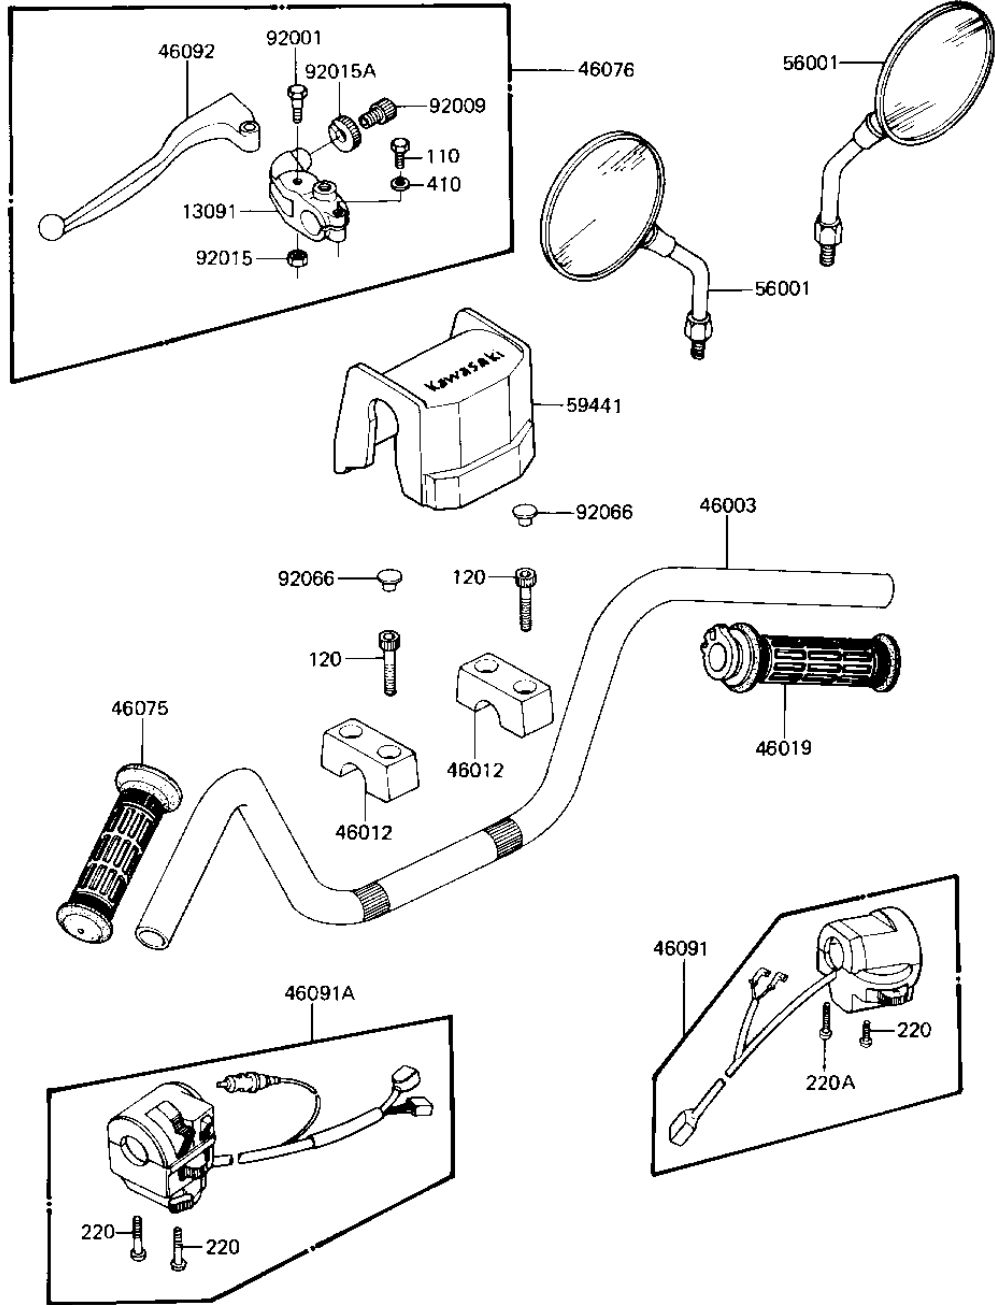

# 1983 LTD Shaft PARTS DIAGRAM

HANDLEBAR

F2310-0225

# 1983 LTD Shaft PARTS LIST

## HANDLEBAR

ITEM NAME	PART NUMBER	QUANTITY
HOLDER,CLUTCH LEVER (Ref # 13091)	13091-1046	1
HANDLE (Ref # 46003)	46003-1115	1
HOLDER-HANDLE (Ref # 46012)	46012-1027	2
GRIP-ASSY,THROTTLE (Ref # 46019)	46019-1015	1
GRIP,LH (Ref # 46075)	46075-1022	1
LEVER-ASSY-GRIP.CLUTC (Ref # 46076)	46076-1036	1
HOUSING-ASSY-CNTRL,RH (Ref # 46091)	46091-1214	1
HOUSING-ASSY-CONTROL, (Ref # 46091A)	46091-1248	1
LEVER-GRIP,CLUTCH (Ref # 46092)	46092-1041	1
MIRROR-ASSY (Ref # 56001)	56001-1340	2
COVER-HANDLE (Ref # 59441)	59441-1010	1
BOLT,CLUTCH LEVER,BLA (Ref # 92001)	92001-1548	1
SCREW,CABLE ADJUST,8 (Ref # 92009)	92009-1134	1
NUT,LOCK,6MM,BLACK (Ref # 92015)	92015-1191	1
NUT,CABLE ADJUST LOCK (Ref # 92015A)	92015-1197	1
PLUG,HANDLE HOLDER (Ref # 92066)	92066-1216	4
BOLT,6X22,BLACK (Ref # 110)	110C0622	1
BOLT-SOCKET,8X30,BLAC (Ref # 120)	120S0830	4
SCREW-PAN-CROS (Ref # 220)	220B0535	3
SCREW-PAN-CROS (Ref # 220A)	220B0540	1
WASHER PLAIN (Ref # 410)	410F0600	1