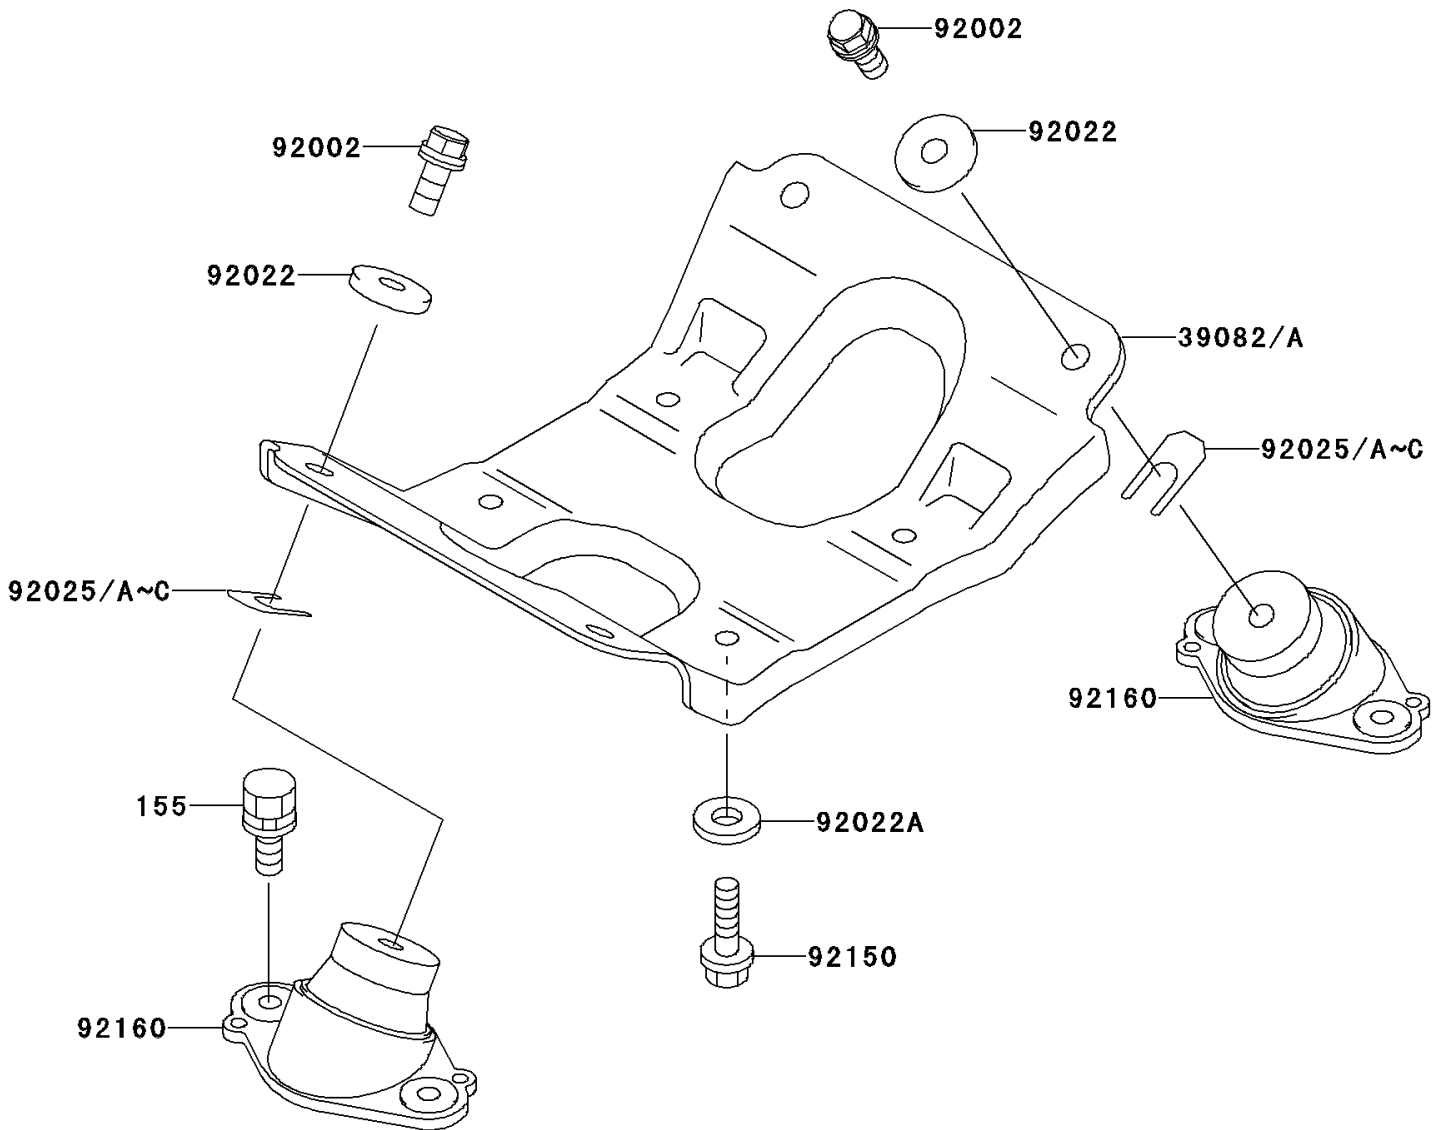

1997 750 ZXi PARTS DIAGRAM

Engine Mount

F3144

1997 750 ZXi PARTS LIST

Engine Mount

ITEM NAME	PART NUMBER	QUANTITY
BOLT-WSP-SMALL,8X20 (Ref # 155)	155R0820	8
MOUNT-ENGINE (Ref # 39082A)	39082-3711	1
BOLT,10X25 (Ref # 92002)	92002-3770	4
WASHER,32X10.5X4 (Ref # 92022)	92022-3023	4
WASHER,10.2X20X1.5 (Ref # 92022A)	92022-3742	4
SHIM,T=0.3MM (Ref # 92025)	92025-3705	AR
SHIM,T=0.5MM (Ref # 92025A)	92025-3706	AR
SHIM,T=1.0MM (Ref # 92025B)	92025-3707	AR
SHIM,T=1.5MM (Ref # 92025C)	92025-3708	AR
BOLT,10X25 (Ref # 92150)	92150-3842	4
DAMPER,ENGINE MOUNT (Ref # 92160)	92160-3852	4