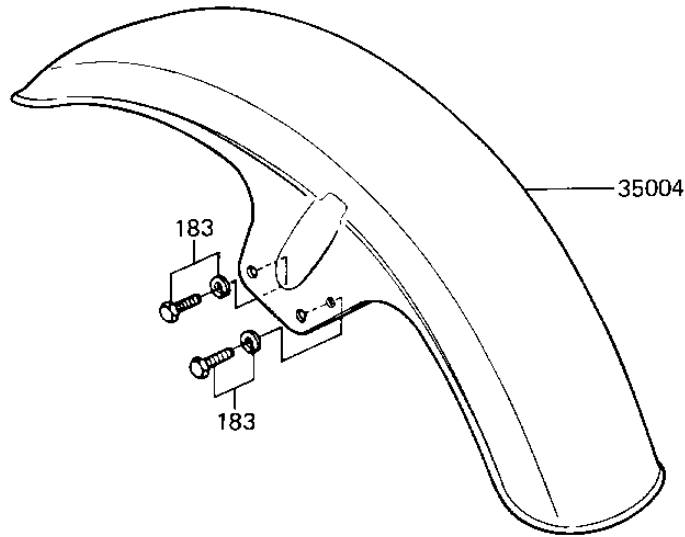

# 1983 LTD Shaft PARTS DIAGRAM

FENDERS

# 1983 LTD Shaft PARTS LIST

## FENDERS

ITEM NAME	PART NUMBER	QUANTITY
FENDER-FR (Ref # 35004)	35004-1047	1
FENDER-RR (Ref # 35022)	35022-1059	1
FENDER-RR (Ref # 35022A)	35022-1079	1
GROMMET HARNESS 10MM (Ref # 92071)	92071-019	1
BOLT-UPSET-WS-SMALL (Ref # 183)	183B0816	4
BOLT 6X14 (Ref # 187)	187B0614	2
BOLT-UPSET-WSP (Ref # 187A)	187B0618	2