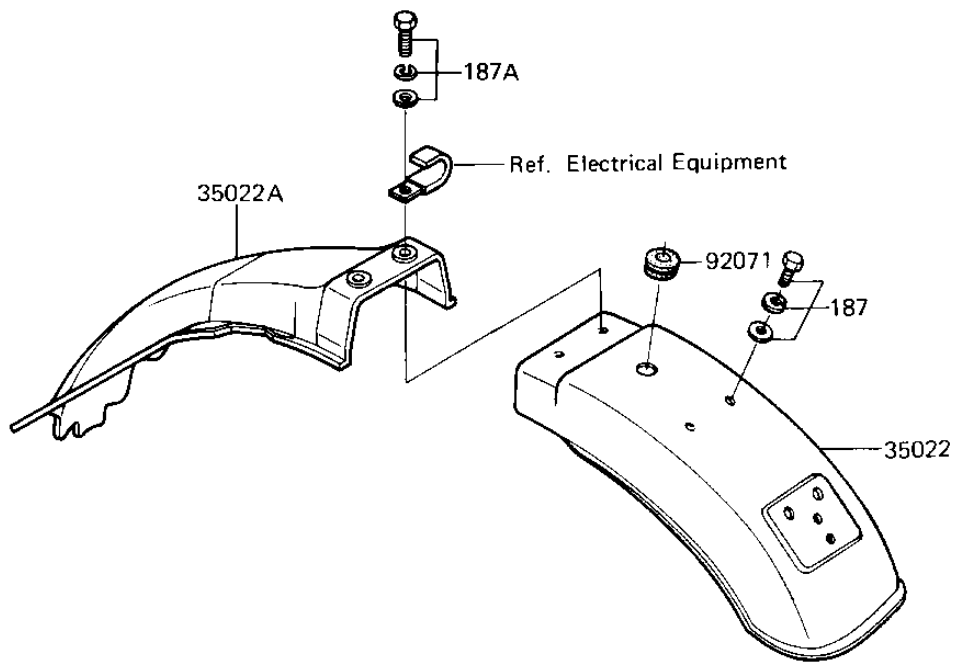

# 1983 LTD Shaft PARTS DIAGRAM

FENDERS

# 1983 LTD Shaft PARTS LIST

## FENDERS

ITEM NAME	PART NUMBER	QUANTITY
FENDER-FR (Ref # 35004)	35004-1047	1
FENDER-RR (Ref # 35022)	35022-1059	1
FENDER-RR (Ref # 35022A)	35022-1079	1
GROMMET HARNESS 10MM (Ref # 92071)	92071-019	1
BOLT-UPSET-WS-SMALL (Ref # 183)	183B0816	4
BOLT 6X14 (Ref # 187)	187B0614	2
BOLT-UPSET-WSP (Ref # 187A)	187B0618	2