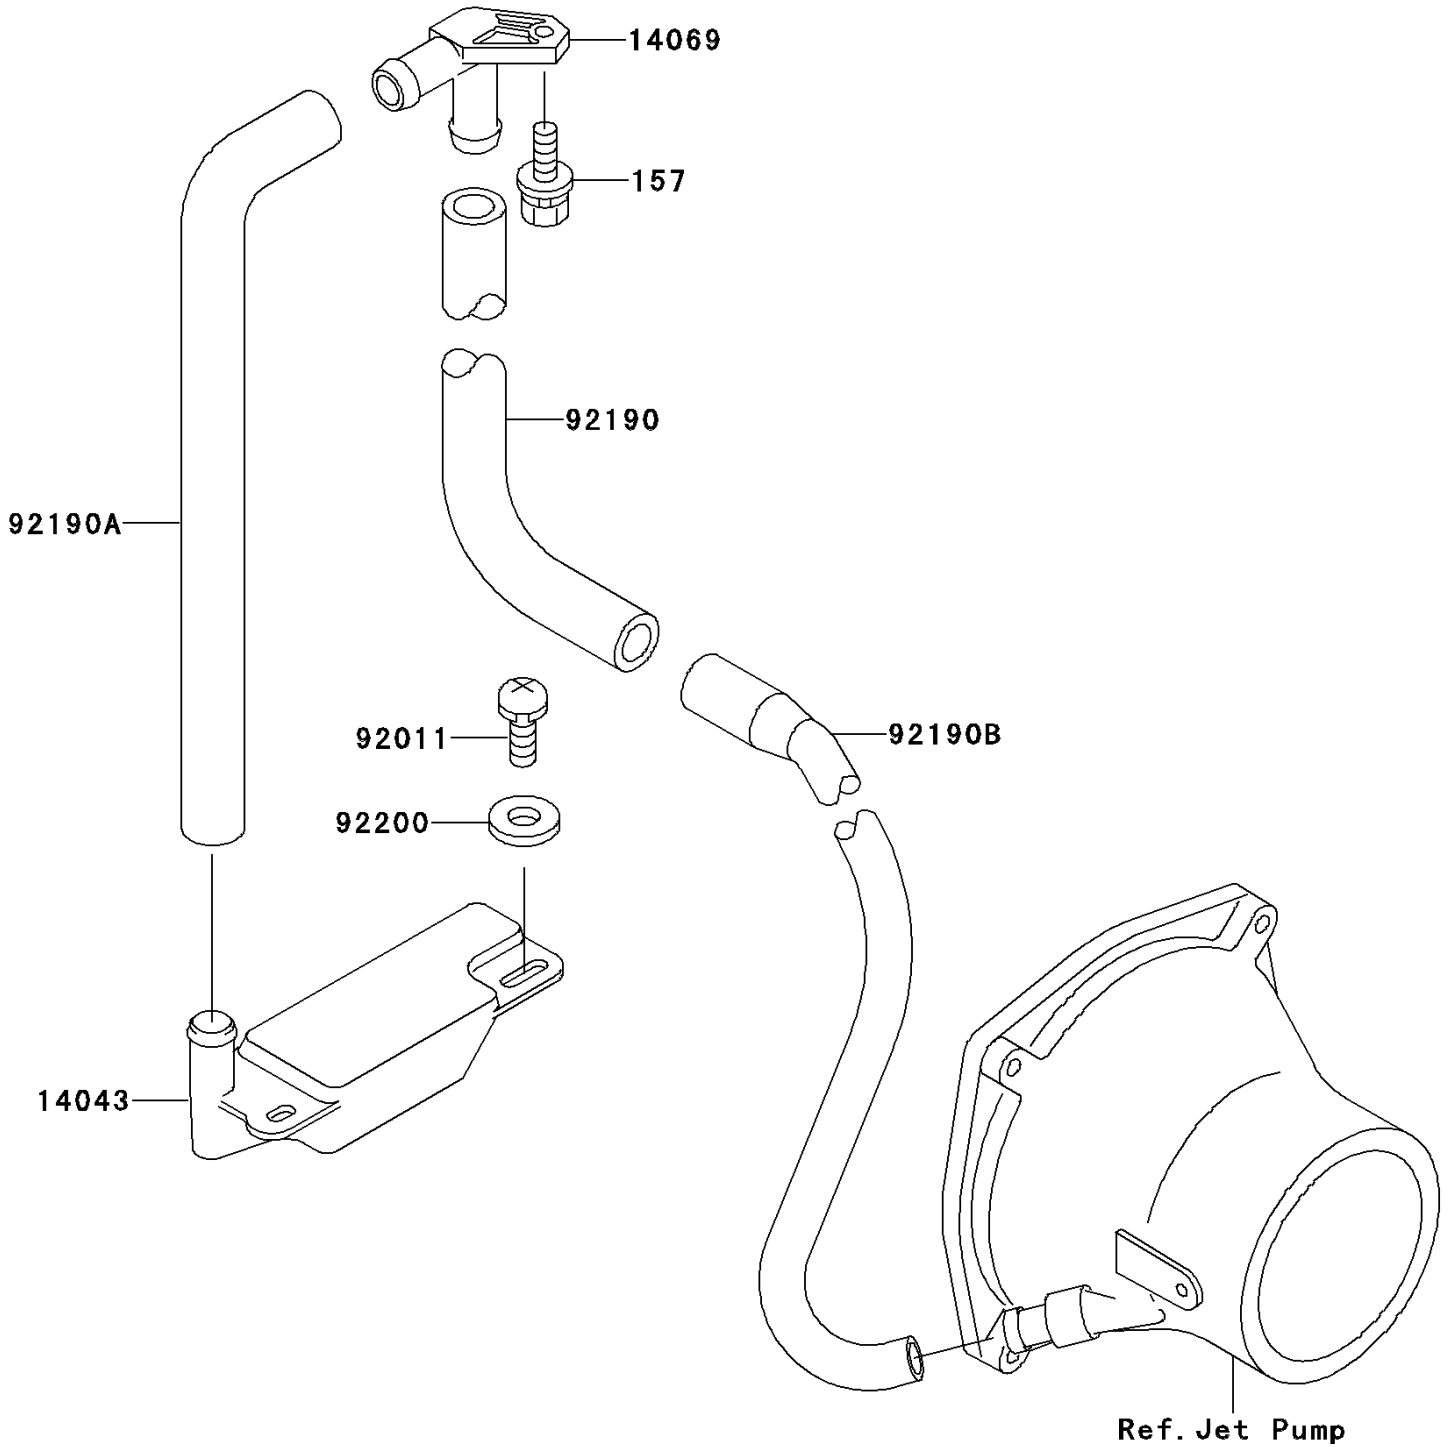

1997 750 ZXi PARTS DIAGRAM

Bilge System

F3145

1997 750 ZXi PARTS LIST

Bilge System

ITEM NAME	PART NUMBER	QUANTITY
BOLT-WSP,6X18 (Ref # 157)	157R0618	1
FILTER (Ref # 14043)	14043-3708	1
BREATHER (Ref # 14069)	14069-3708	1
SCREW,TAPPING (Ref # 92011)	92011-561	2
TUBE,BREATHER-HULL (Ref # 92190)	92190-3968	1
TUBE,FILTER-BREATHER (Ref # 92190A)	92190-3969	1
TUBE,HULL-NOZZLE (Ref # 92190B)	92190-3971	1
WASHER,5.9X16X1.5 (Ref # 92200)	92200-3714	2