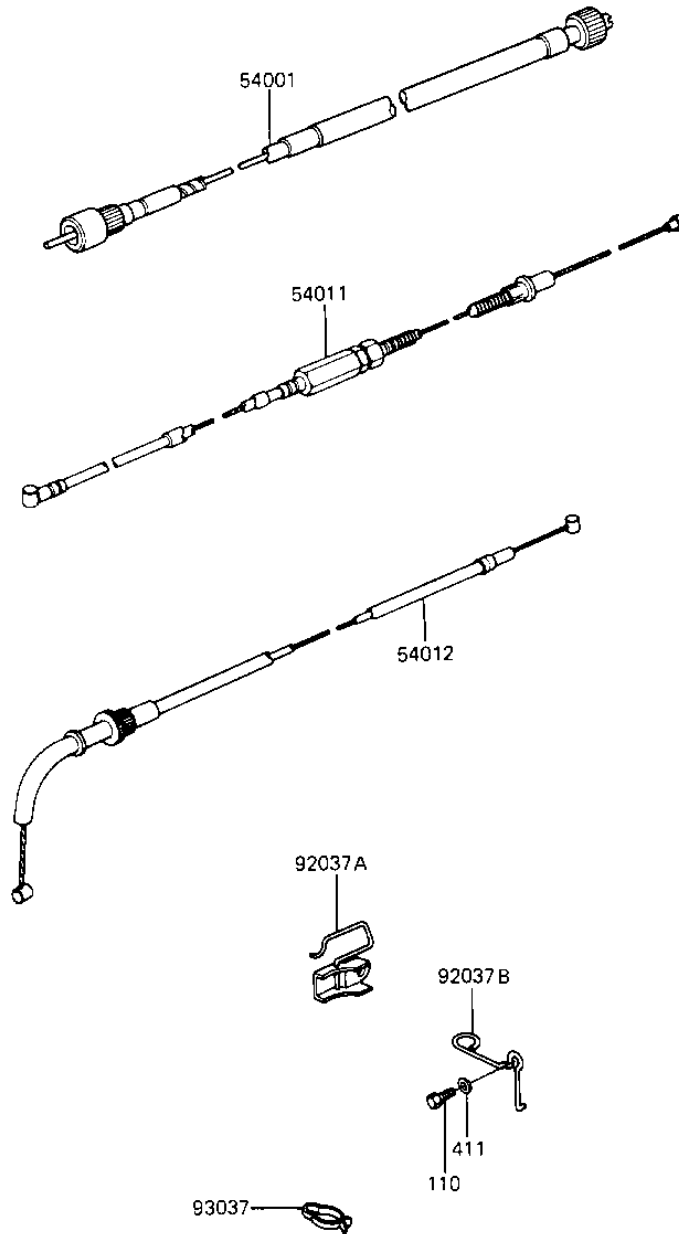

1983 LTD Shaft PARTS DIAGRAM

CABLES

F2540-0157

1983 LTD Shaft PARTS LIST

CABLES

ITEM NAME	PART NUMBER	QUANTITY
CABLE,SPEEDOMETER (Ref # 54001)	54001-1029	1
CABLE-CLUTCH (Ref # 54011)	54011-1220	1
CABLE-THROTTLE (Ref # 54012)	54012-1110	1
CLAMP,CABLE (Ref # 92037)	92037-093	1
CLAMP,THROTTLE CABLE (Ref # 92037A)	92037-1189	1
CLAMP,CLUTCH CABLE (Ref # 92037B)	92037-1253	1
BOLT, 6X14, BLACK (Ref # 110)	112C0614	1
WASHER PLAIN (Ref # 411)	411F0600	1