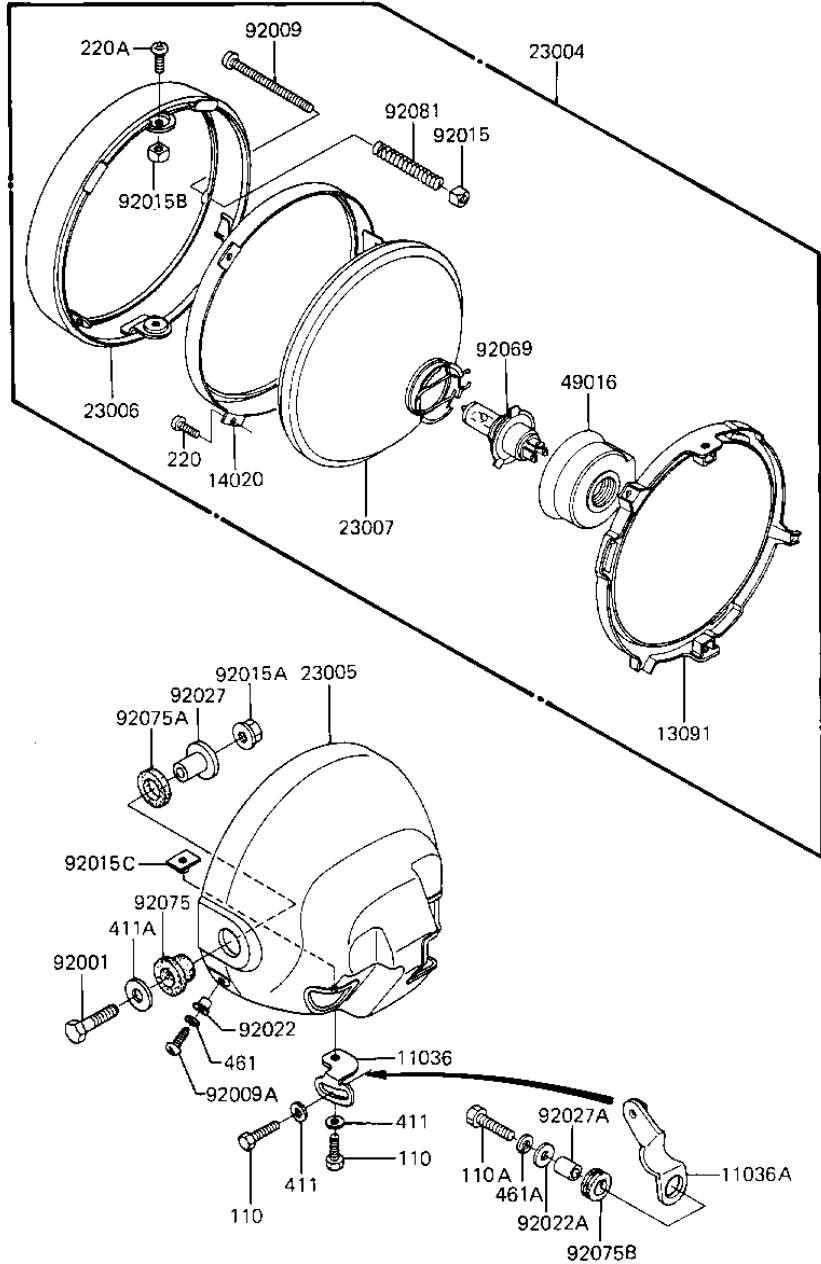

1983 LTD Shaft PARTS DIAGRAM

HEADLIGHT

F2710-0160

1983 LTD Shaft PARTS LIST

HEADLIGHT

| ITEM NAME | PART NUMBER | QUANTITY |
|--------------------------------------|-------------|----------|
| BRACKET-A,HEAD LAMP (Ref # 11036) | 11036-1649 | 1 |
| BRACKET-A,HEAD LAMP (Ref # 11036A) | 11036-1737 | 1 |
| HOLDER,HEAD LAMP (Ref # 13091) | 13091-1160 | 1 |
| RETAINER,HEAD LAMP (Ref # 14020) | 14020-1018 | 1 |
| LAMP-HEAD (Ref # 23004) | 23004-1087 | 1 |
| BODY-COMP-HEAD LAMP,C (Ref # 23005) | 23005-1027 | 1 |
| RIM-LAMP,CR PLATED (Ref # 23006) | 23006-1020 | 1 |
| LENS UNIT,HEAD LAMP (Ref # 23007) | 23007-1009 | 1 |
| DUST COVER (Ref # 49016) | 49016-1016 | 1 |
| BOLT 8X38 (Ref # 92001) | 92001-1405 | 2 |
| SCREW,FOCUS ADJU.4X52 (Ref # 92009) | 92009-1033 | 1 |
| SCREW-PAN HEAD,5MM (Ref # 92009A) | 92011-024 | 2 |
| NUT,4MM (Ref # 92015) | 23020-018 | 1 |
| NUT,8M/M (Ref # 92015A) | 92015-1014 | 2 |
| NUT,5MM (Ref # 92015B) | 92015-1157 | 2 |
| NUT-6MM,HEAD LAMP (Ref # 92015C) | 92015-1231 | 1 |
| WASHER (Ref # 92022) | 23021-010 | 2 |
| WASHER 6.5X20X1.6T (Ref # 92022A) | 92022-125 | 1 |
| COLLAR,HEAD LAMP FITT (Ref # 92027) | 92027-1131 | 2 |
| COLLAR,REAR FENDER (Ref # 92027A) | 92027-162 | 2 |
| BULB,12V-60/55W (Ref # 92069) | 92069-1002 | 1 |
| DAMPER,HEAD LAMP FITT (Ref # 92075) | 92075-1109 | 2 |
| DAMPER,HEAD LAMP FITT (Ref # 92075A) | 92075-1110 | 2 |
| DAMPER RUBBER,RR FENR (Ref # 92075B) | 92075-209 | 1 |
| SPRING FOCUS ADJUST (Ref # 92081) | 23014-005 | 1 |
| BOLT-UPSET 6X14 (Ref # 110) | 112B0614 | 2 |
| BOLT-UPSET (Ref # 110A) | 112G0625 | 1 |
| SCREW PAN HEAD 3X8 (Ref # 220) | 220B0308 | 2 |
| SCREW PAN HEAD 5X10 (Ref # 220A) | 220B0510 | 2 |