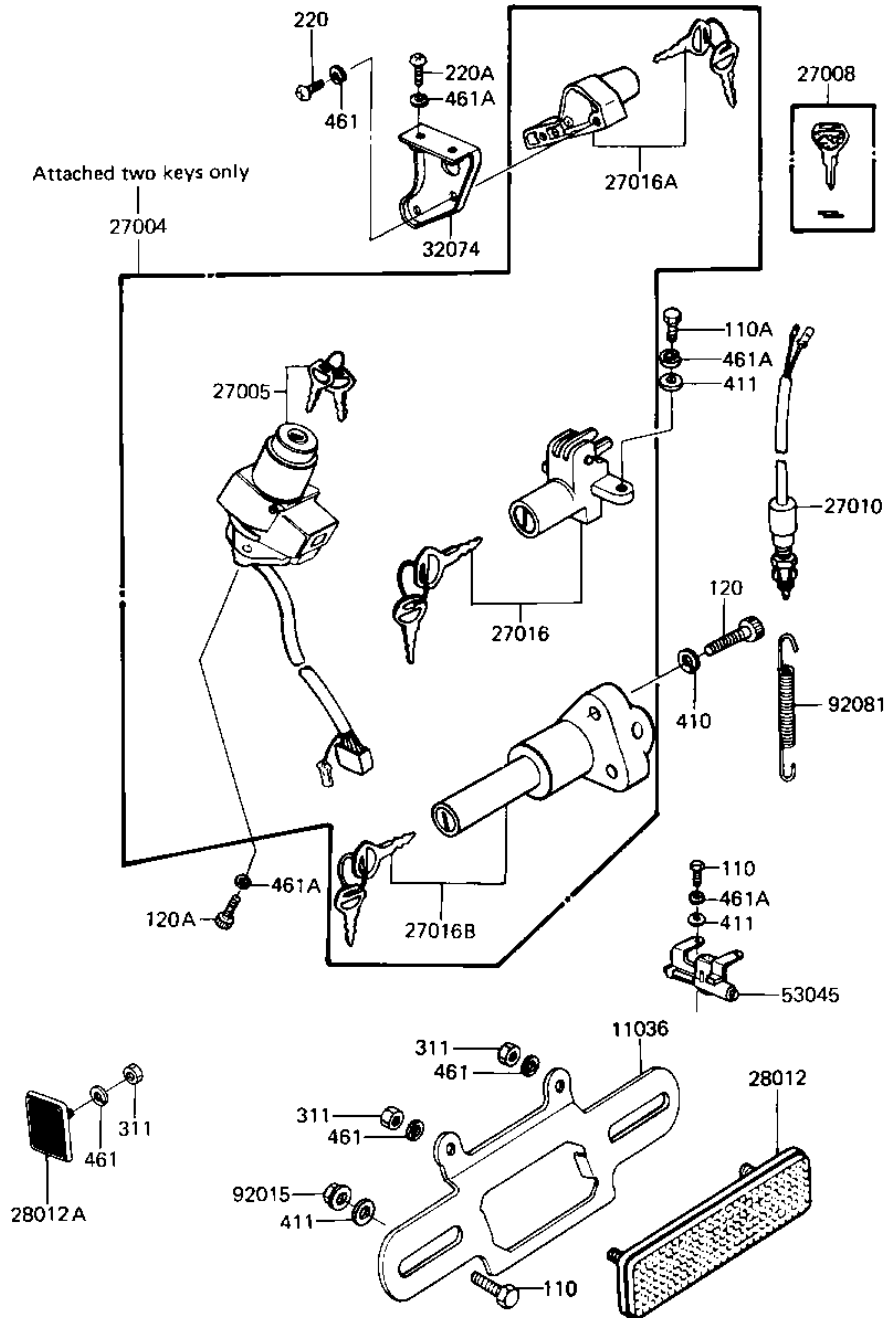

1983 LTD Shaft PARTS DIAGRAM

IGNITION SWITCH/LOCKS/REFLECTORS

F2770-0171

1983 LTD Shaft PARTS LIST

IGNITION SWITCH/LOCKS/REFLECTORS

ITEM NAME	PART NUMBER	QUANTITY
BRACKET,REFLECTOR,RR (Ref # 11036)	11036-1150	1
SWITCH-ASSY,ALL (Ref # 27004)	27004-5179	1
SWITCH-ASSY-IGNITION (Ref # 27005)	27005-5035	1
KEY-LOCK,BLANK (Ref # 27008)	27008-1103	1
SWITCH,BRAKE LAMP (Ref # 27010)	27010-1019	1
LOCK ASSY,SEAT (Ref # 27016)	27016-5015	1
LOCK-ASSY,HELMET (Ref # 27016A)	27016-5070	1
LOCK-ASSY,STAND (Ref # 27016B)	27016-5043	1
REFLECTOR,REAR REFLEX (Ref # 28012)	28012-1005	1
REFLECTOR-REFLEX (Ref # 28012A)	28012-1009	2
BRACKET-LOCK (Ref # 32074)	32074-1026	1
HOOK ASSY,HELMET (Ref # 53045)	53045-1001	1
NUT-6MM (Ref # 92015)	92015-1078	2
SPRING,BRAKE LAMP SWI (Ref # 92081)	92081-1086	1
BOLT-UPSET,6X12 (Ref # 110)	112G0612	4
BOLT-UPSET 6X14 (Ref # 110A)	112B0614	1
BOLT,SOCKET,8X30 (Ref # 120)	120P0830	2
BOLT-SOCKET,6X16,BLAC (Ref # 120A)	120S0616	2
SCREW PAN HEAD 5X8 (Ref # 220)	220B0508	2
SCREW PAN HEAD 6X10 (Ref # 220A)	220B0610	2
NUT,5MM (Ref # 311)	311B0500	4
WASHER PLAIN 8MM (Ref # 410)	410B0800	2
WASHER PLAIN 6MM (Ref # 411)	411B0600	3
WASHER SPRING 5MM (Ref # 461)	461F0500	6
WASHER SPRING 6MM (Ref # 461A)	461F0600	7