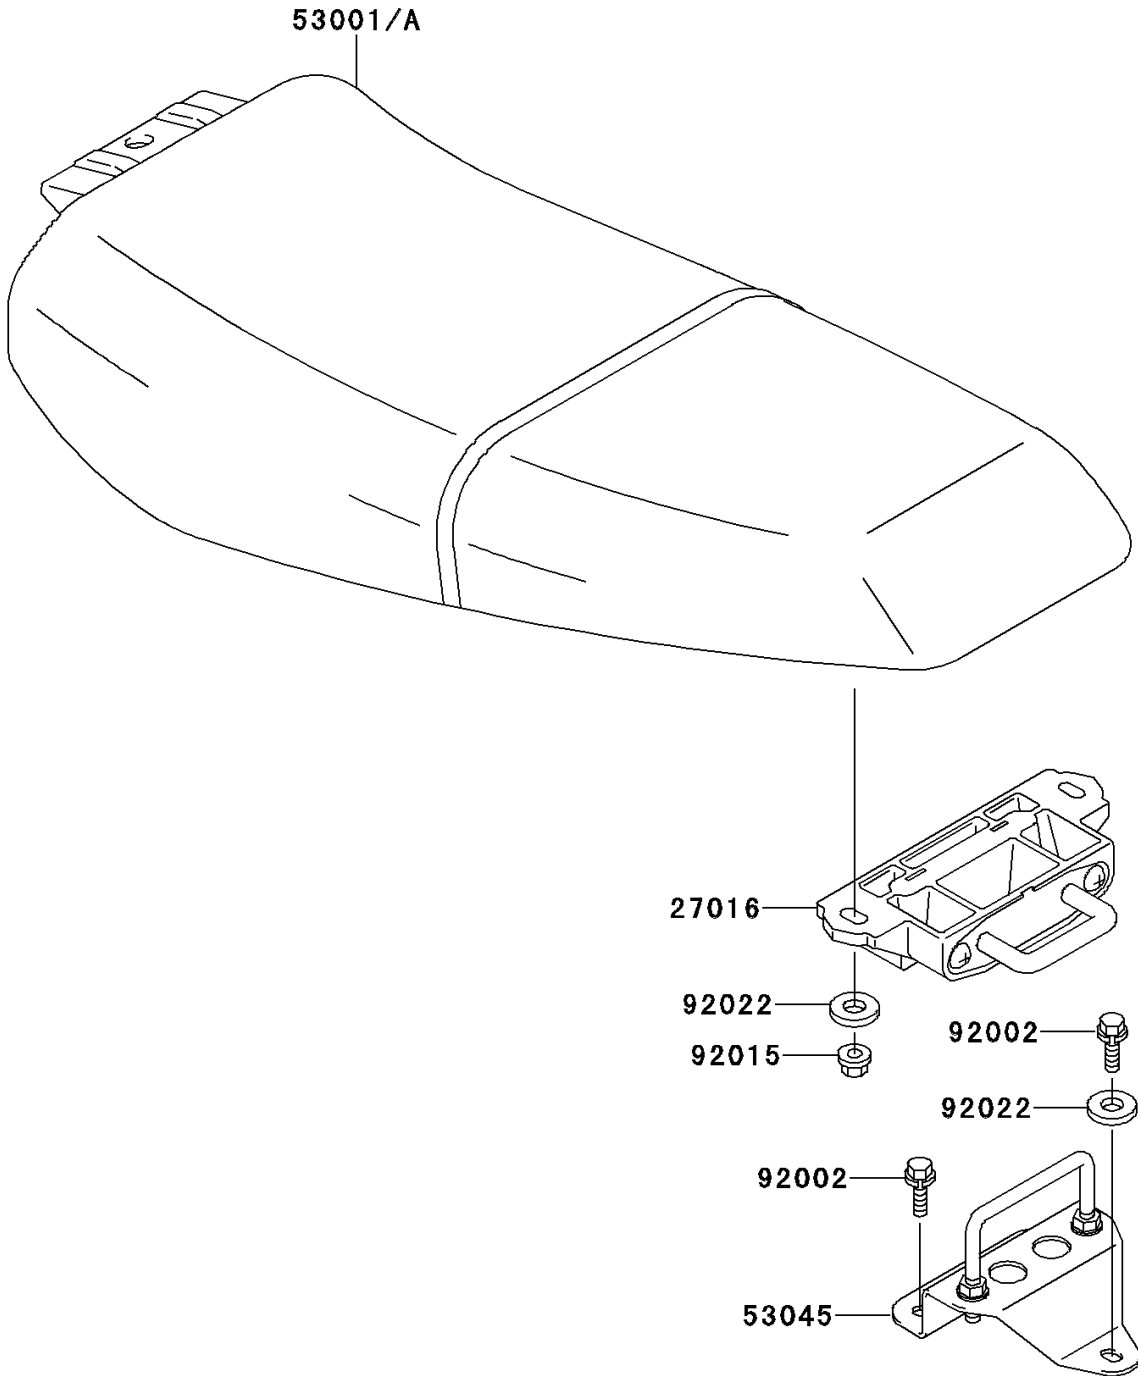

1997 750 ZXi PARTS DIAGRAM

Seat

F3146

1997 750 ZXi PARTS LIST

Seat

ITEM NAME	PART NUMBER	QUANTITY
LOCK-ASSY,SEAT (Ref # 27016)	27016-3731	1
SEAT-ASSY,J.S.VIOLET (Ref # 53001A)	53001-3729-PJ	1
HOOK-ASSY,SEAT LOCK (Ref # 53045)	53045-3706	1
BOLT,6X16 (Ref # 92002)	92002-3728	3
NUT,6MM (Ref # 92015)	92015-3767	2
WASHER,6.5X20X1.5 (Ref # 92022)	92022-3710	3