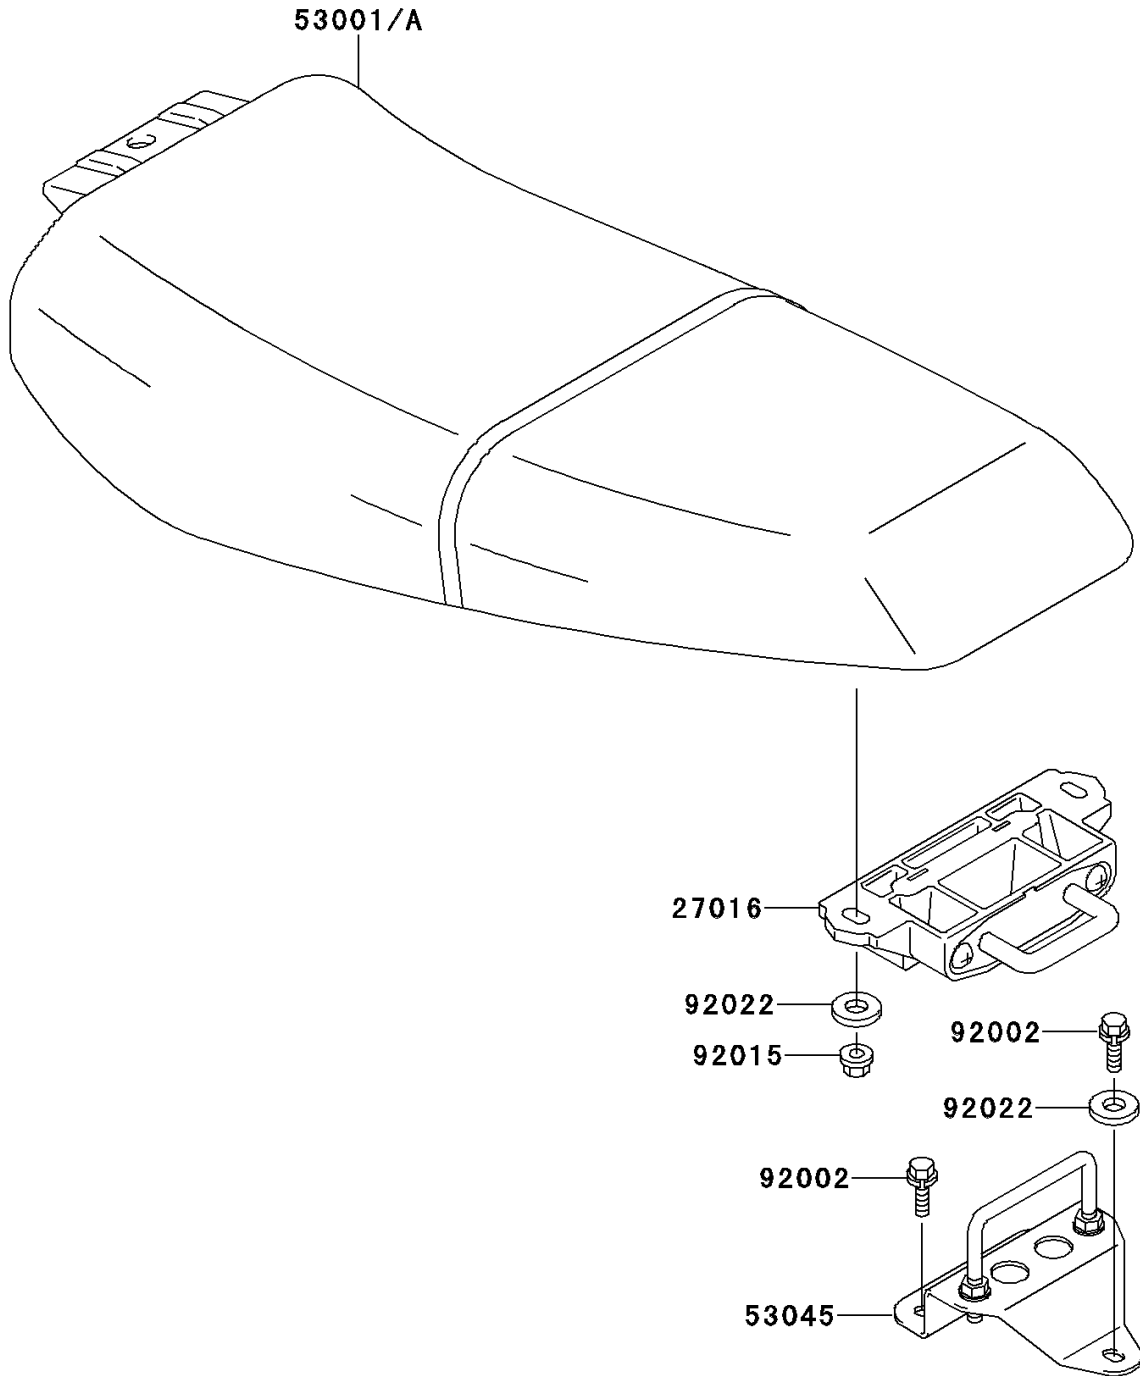

1997 750 ZXi PARTS DIAGRAM

Seat

F3146

1997 750 ZXi PARTS LIST

Seat

ITEM NAME	PART NUMBER	QUANTITY
LOCK-ASSY,SEAT (Ref # 27016)	27016-3731	1
SEAT-ASSY,J.S.VIOLET (Ref # 53001A)	53001-3729-PJ	1
HOOK-ASSY,SEAT LOCK (Ref # 53045)	53045-3706	1
BOLT,6X16 (Ref # 92002)	92002-3728	3
NUT,6MM (Ref # 92015)	92015-3767	2
WASHER,6.5X20X1.5 (Ref # 92022)	92022-3710	3