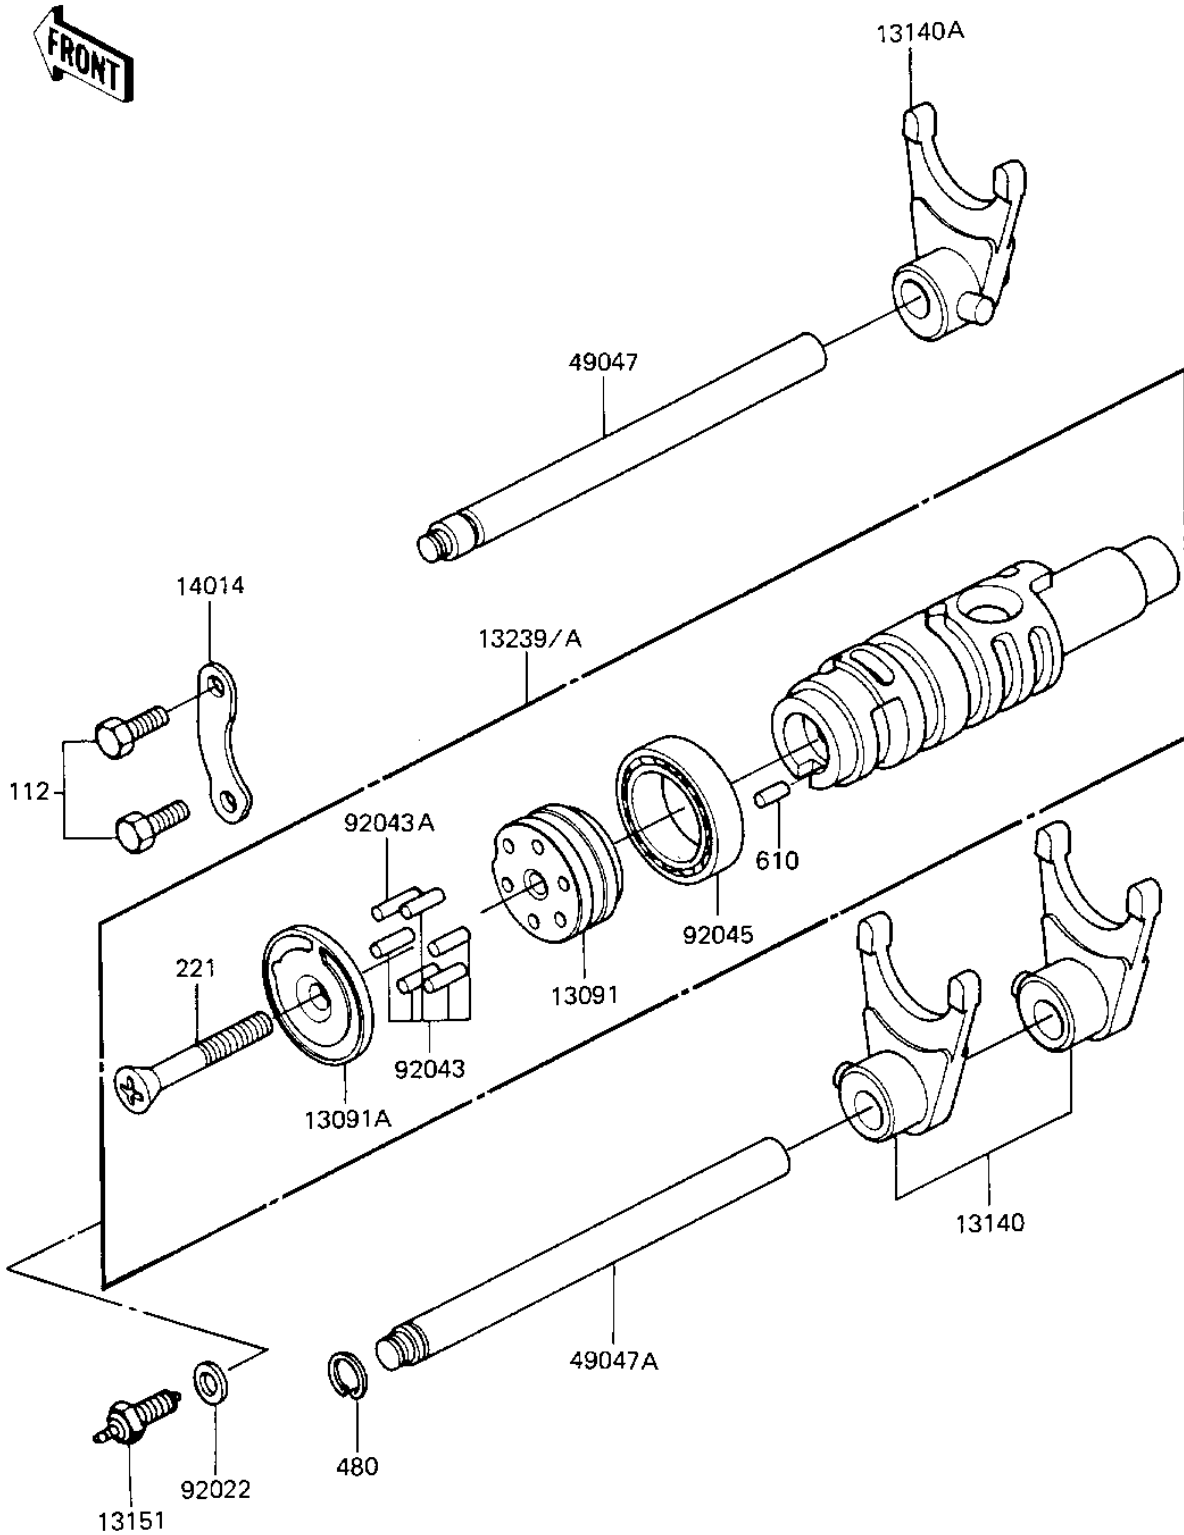

1983 GPz PARTS DIAGRAM

GEAR CHANGE DRUM & FORKS

E1362-0074

1983 GPz PARTS LIST

GEAR CHANGE DRUM & FORKS

ITEM NAME	PART NUMBER	QUANTITY
HOLDER,CHANGE DRUM PI (Ref # 13091)	13091-1087	1
HOLDER,CHANGE DRUM (Ref # 13091A)	13091-1088	1
FORK-SHIFT (Ref # 13140)	13140-1045	2
FORK-SHIFT (Ref # 13140A)	13140-1046	1
SWITCH,NEUTRAL (Ref # 13151)	13151-1010	1
DRUM-ASSY-CHANGE (Ref # 13239)	13239-1107	1
PLATE-POSITION (Ref # 14014)	14014-1015	1
ROD-SHIFT (Ref # 49047)	49047-1014	1
ROD-SHIFT (Ref # 49047A)	49047-1019	1
WASHER,12X18X1 (Ref # 92022)	92022-1211	1
PIN GEAR CHANGE DRUM (Ref # 92043)	92042-014	5
PIN-CHANGE DRUM (Ref # 92043A)	92042-020	1
BEARING-BALL,6806 (Ref # 92045)	92045-1035	1
BOLT-UPSET,6X16 (Ref # 112)	112G0616	2
SCREW-CSK-CROS,6X45 (Ref # 221)	221B0645	1
CIRCLIP 12MM (Ref # 480)	480J1200	1
PIN DOWEL 4X10 (Ref # 610)	610A0410	1